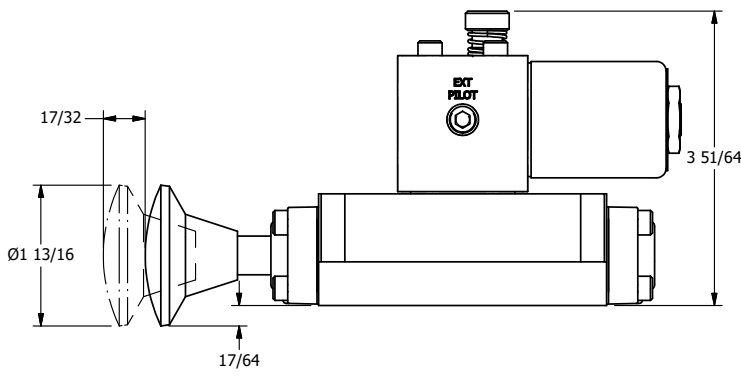

4

3

2

1

AAA
PRODUCTS
INTERNATIONAL

**AAA PRODUCTS
INTERNATIONAL**
7114 Harry Hines Blvd
Dallas, TX 75235

TITLE 5/8" SUBPLATE, SNGL SOL, 2 POS,
SPR RTRN, CLASSIC SOL,
LCKNG OVRD, PALM ASSIST

DRAWING NO.:
DIM_SAK3PO