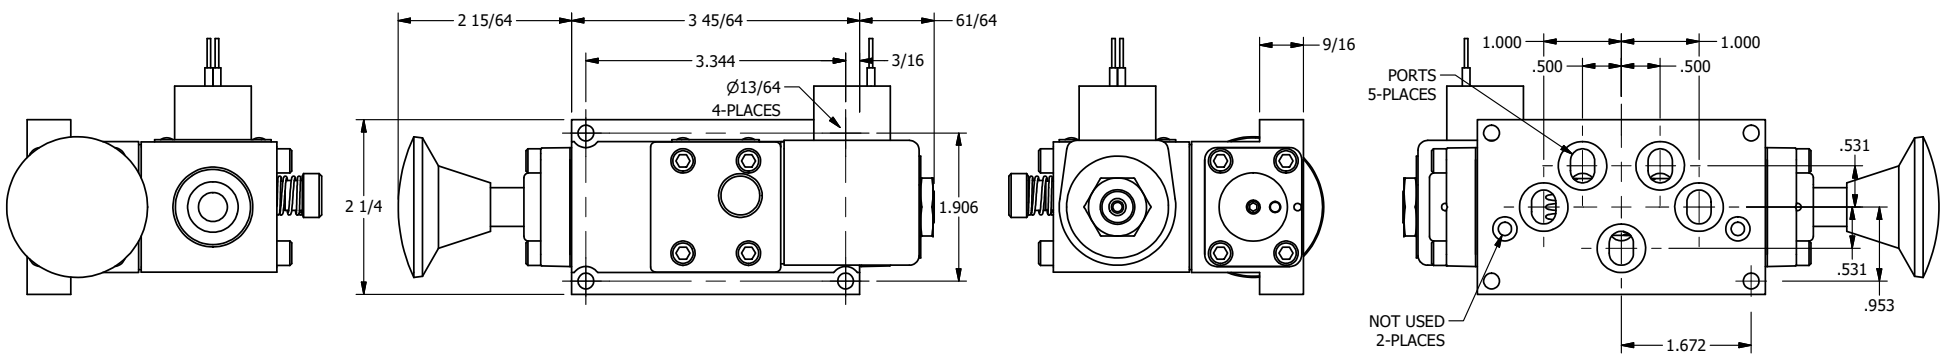

4

3

2

1

AAA
PRODUCTS
INTERNATIONAL

**AAA PRODUCTS
INTERNATIONAL**
7114 Harry Hines Blvd
Dallas, TX 75235

TITLE 5/8" SUBPLATE, SNGL SOL, 2 POS,
SPR RTRN, CLASSIC SOL,
LCKNG OVRD, PALM ASSIST

DRAWING NO.:
DIM_SAK3PO