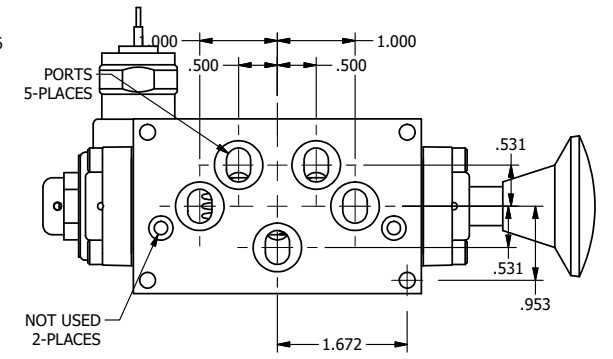

4

3

2

1

**AAA**  
PRODUCTS  
INTERNATIONAL

**AAA PRODUCTS  
INTERNATIONAL**  
7114 Harry Hines Blvd  
Dallas, TX 75235

TITLE 5/8" SUBPLATE, SNGL SOL, 2 POS,  
SPR RTRN, MOLD-OVER,  
PUSH OVRD, EXCLDR, PALM AST

DRAWING NO.:  
DIM\_SAK3PMOPL

THE INFORMATION CONTAINED WITHIN THIS DOCUMENT IS PROPRIETARY TO AAA PRODUCTS AND MAY NOT BE DISCLOSED WITHOUT PRIOR WRITTEN CONSENT

4

3

2

1

B

B