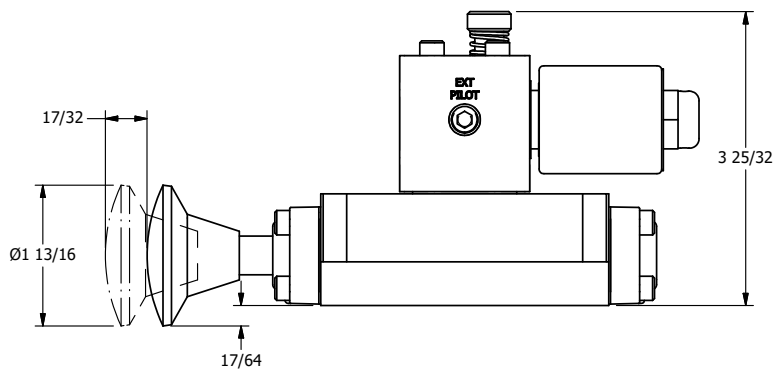

4

3

2

1

**AAA**  
PRODUCTS  
INTERNATIONAL

**AAA PRODUCTS  
INTERNATIONAL**  
7114 Harry Hines Blvd  
Dallas, TX 75235

TITLE 5/8" SUBPLATE, SNGL SOL, 2 POS,  
SPR RTRN, MOLD-OVER,  
PUSH OVRD, EXCLDR, PALM AST