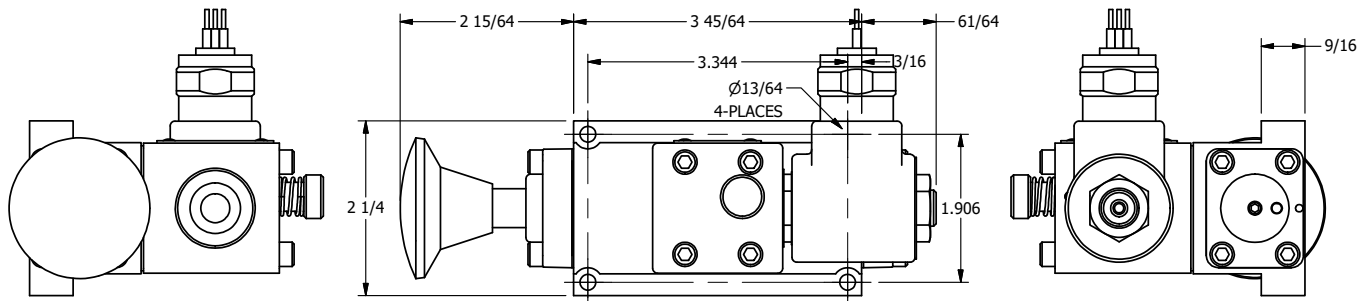

4

3

2

1

**AAA**  
 PRODUCTS  
 INTERNATIONAL

**AAA PRODUCTS  
 INTERNATIONAL**  
 7114 Harry Hines Blvd  
 Dallas, TX 75235

TITLE 5/8" SUBPLATE, SNGL SOL, 2 POS,  
 SPR RTRN, ISO4400 DIN,  
 PUSH OVRD, PALM ASSIST