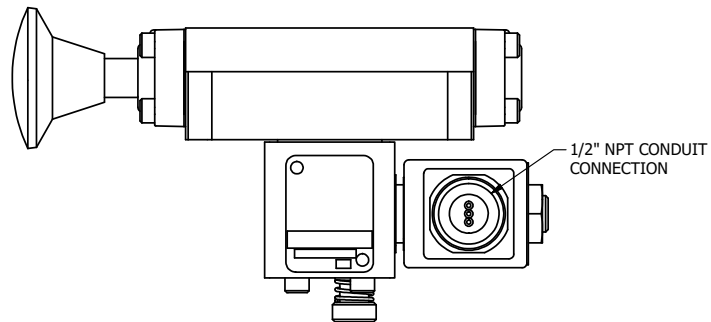

4

3

2

1

**AAA**  
 PRODUCTS  
 INTERNATIONAL

**AAA PRODUCTS  
 INTERNATIONAL**  
 7114 Harry Hines Blvd  
 Dallas, TX 75235

TITLE 5/8" SUBPLATE, SNGL SOL, 2 POS,  
 SPR RTRN, ISO4400 DIN,  
 PUSH OVRD, PALM ASSIST

DRAWING NO.:  
**DIM\_SAK3PMOP**

THE INFORMATION CONTAINED WITHIN THIS DOCUMENT IS PROPRIETARY TO AAA PRODUCTS AND MAY NOT BE DISCLOSED WITHOUT PRIOR WRITTEN CONSENT

4

3

2

1

B

B