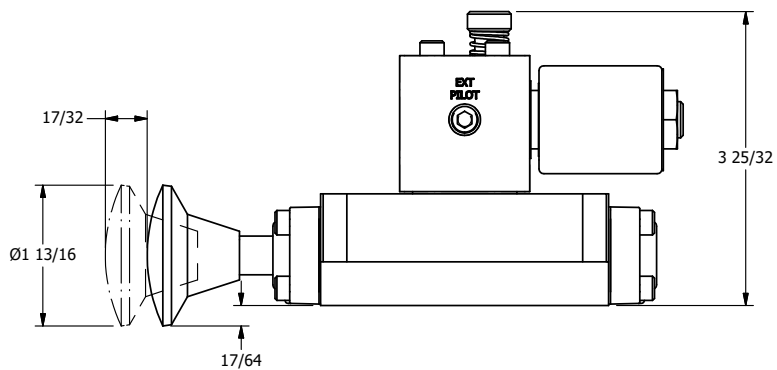

4

3

2

1

**AAA**  
 PRODUCTS  
 INTERNATIONAL

**AAA PRODUCTS  
 INTERNATIONAL**  
 7114 Harry Hines Blvd  
 Dallas, TX 75235

TITLE 5/8" SUBPLATE, SNGL SOL, 2 POS,  
 SPR RTRN, ISO4400 DIN,  
 PUSH OVRD, PALM ASSIST

DRAWING NO.:  
**DIM\_SAK3PMOP**

THE INFORMATION CONTAINED WITHIN THIS DOCUMENT IS PROPRIETARY TO AAA PRODUCTS AND MAY NOT BE DISCLOSED WITHOUT PRIOR WRITTEN CONSENT

4

3

2

1

B

B