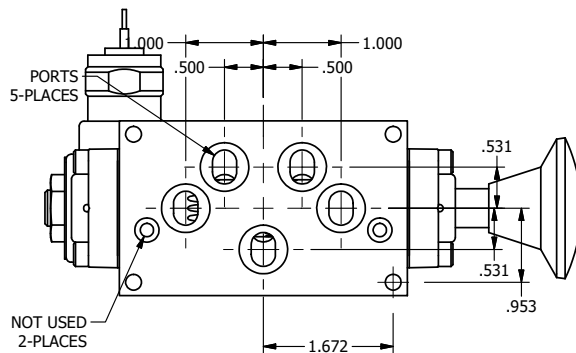

4

3

2

1

**AAA**  
 PRODUCTS  
 INTERNATIONAL

**AAA PRODUCTS  
 INTERNATIONAL**  
 7114 Harry Hines Blvd  
 Dallas, TX 75235

TITLE 5/8" SUBPLATE, SNGL SOL, 2 POS,  
 SPR RTRN, ISO4400 DIN,  
 PUSH OVRD, PALM ASSIST

DRAWING NO.:  
**DIM\_SAK3PMOP**

THE INFORMATION CONTAINED WITHIN THIS DOCUMENT IS PROPRIETARY TO AAA PRODUCTS AND MAY NOT BE DISCLOSED WITHOUT PRIOR WRITTEN CONSENT

4

3

2

1

B

B