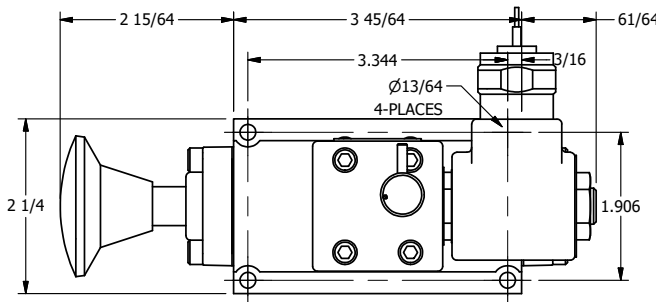

4

3

2

1

4

3

2

1

**AAA**  
PRODUCTS  
INTERNATIONAL

**AAA PRODUCTS INTERNATIONAL**  
7114 Harry Hines Blvd  
Dallas, TX 75235

TITLE 5/8" SUBPLATE, SNGL SOL, 2 POS,  
SPR RTRN, CLASSIC SOL,  
NON-LCK OVRD, TPD VENT, PALM AST