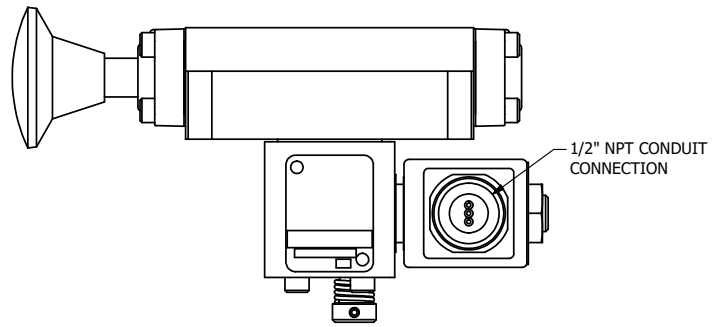

4

3

2

1

4

3

2

1

**AAA**  
PRODUCTS  
INTERNATIONAL

**AAA PRODUCTS INTERNATIONAL**  
7114 Harry Hines Blvd  
Dallas, TX 75235

TITLE 5/8" SUBPLATE, SNGL SOL, 2 POS,  
SPR RTRN, CLASSIC SOL,  
NON-LCK OVRD, TPD VENT, PALM AST