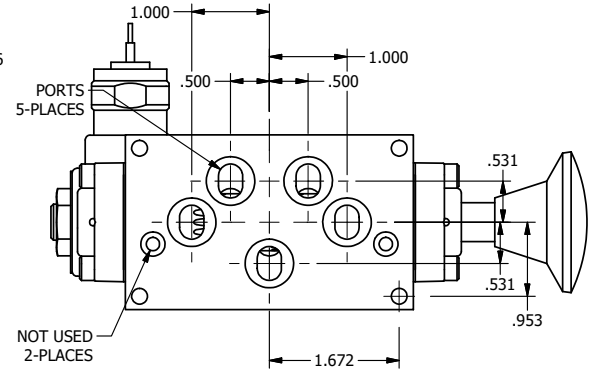

4

3

2

1

4

3

2

1

**AAA**  
PRODUCTS  
INTERNATIONAL

**AAA PRODUCTS INTERNATIONAL**  
7114 Harry Hines Blvd  
Dallas, TX 75235

TITLE 5/8" SUBPLATE, SNGL SOL, 2 POS,  
SPR RTRN, CLASSIC SOL,  
NON-LCK OVRD, TPD VENT, PALM AST