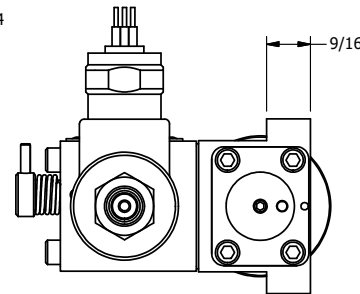

4

3

2

1

4

3

2

1

**AAA**  
PRODUCTS  
INTERNATIONAL

**AAA PRODUCTS INTERNATIONAL**  
7114 Harry Hines Blvd  
Dallas, TX 75235

TITLE 5/8" SUBPLATE, SNGL SOL, 2 POS,  
SPR RTRN, CLASSIC SOL,  
NON-LCK OVRD, TPD VENT, PALM AST