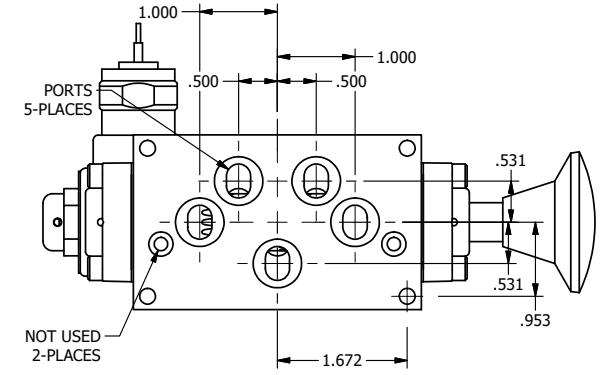

4

3

2

1

AAA
PRODUCTS
INTERNATIONAL

**AAA PRODUCTS
INTERNATIONAL**
7114 Harry Hines Blvd
Dallas, TX 75235

TITLE **5/8" SUBPLATE, SNGL SOL, 2 POS,
SPR RTRN, MOLD-OVER,
EXCLDR, PALM AST**

DRAWING NO.:
DIM_SAK3PML