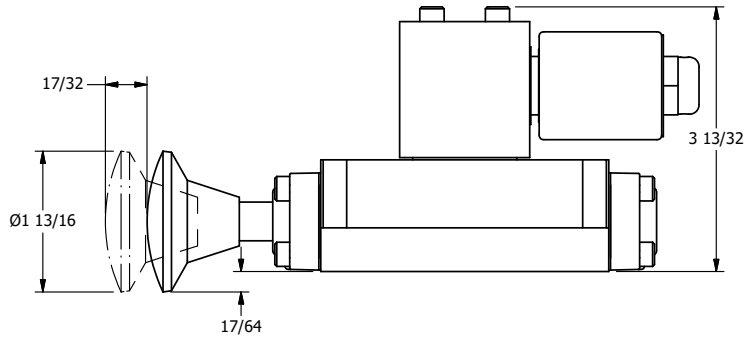

4

3

2

1

AAA
PRODUCTS
INTERNATIONAL

**AAA PRODUCTS
INTERNATIONAL**
7114 Harry Hines Blvd
Dallas, TX 75235

TITLE **5/8" SUBPLATE, SNGL SOL, 2 POS,
SPR RTRN, MOLD-OVER,
EXCLDR, PALM AST**

DRAWING NO.:
DIM_SAK3PML