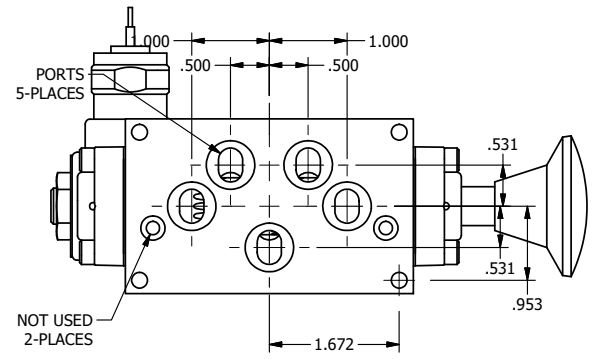

4

3

2

1

B

B

A

A

4

3

2

1

AAA
PRODUCTS
INTERNATIONAL

AAA PRODUCTS INTERNATIONAL
7114 Harry Hines Blvd
Dallas, TX 75235

TITLE 5/8" SUBPLATE, SNGL SOL, 2 POS,
SPR RTRN, MOLD-OVER,
PALM ASSIST

DRAWING NO.:
DIM_SAK3PM

THE INFORMATION CONTAINED WITHIN THIS DOCUMENT IS PROPRIETARY TO AAA PRODUCTS AND MAY NOT BE DISCLOSED WITHOUT PRIOR WRITTEN CONSENT