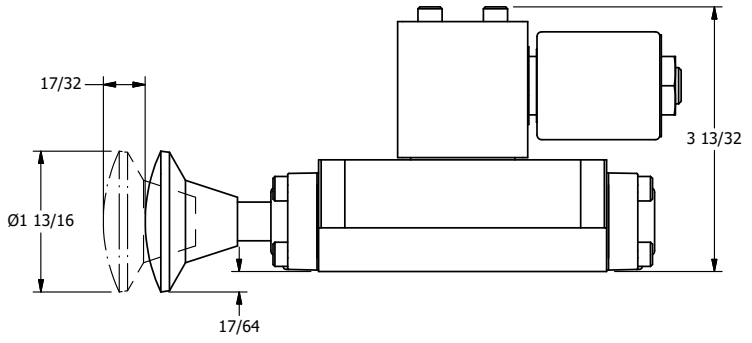

4

3

2

1

B

B

A

A

4

3

2

1

AAA
PRODUCTS
INTERNATIONAL

AAA PRODUCTS INTERNATIONAL
7114 Harry Hines Blvd
Dallas, TX 75235

TITLE 5/8" SUBPLATE, SNGL SOL, 2 POS,
SPR RTRN, MOLD-OVER,
PALM ASSIST

DRAWING NO.:
DIM_SAK3PM

THE INFORMATION CONTAINED WITHIN THIS DOCUMENT IS PROPRIETARY TO AAA PRODUCTS AND MAY NOT BE DISCLOSED WITHOUT PRIOR WRITTEN CONSENT