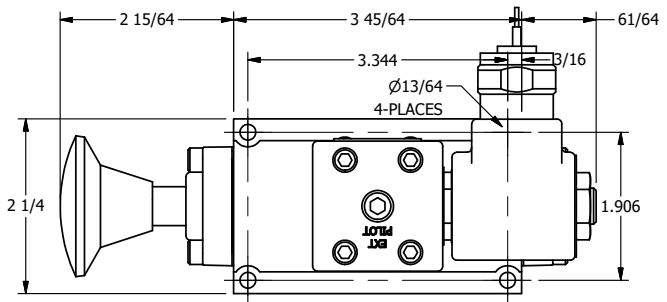

4

3

2

1

B

B

A

A

4

3

2

1

AAA
PRODUCTS
INTERNATIONAL

AAA PRODUCTS INTERNATIONAL
7114 Harry Hines Blvd
Dallas, TX 75235

TITLE 5/8" SUBPLATE, SNGL SOL, 2 POS,
SPR RTRN, MOLD-OVER,
PALM ASSIST

DRAWING NO.:
DIM_SAK3PM

THE INFORMATION CONTAINED WITHIN THIS DOCUMENT IS PROPRIETARY TO AAA PRODUCTS AND MAY NOT BE DISCLOSED WITHOUT PRIOR WRITTEN CONSENT