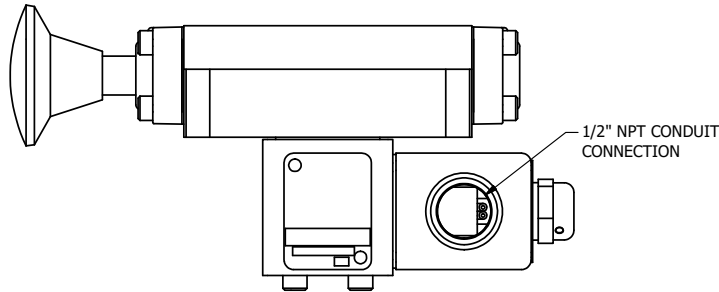

4

3

2

1

B

B

A

A

4

3

2

1

AAA
PRODUCTS
INTERNATIONAL

AAA PRODUCTS INTERNATIONAL
7114 Harry Hines Blvd
Dallas, TX 75235

TITLE $5/8"$ SUBPLATE, SNGL SOL, 2 POS,
SPR RTRN, CLASSIC SOL,
EXCLDR, PALM ASSIST

DRAWING NO.:
DIM_SAK3PL

THE INFORMATION CONTAINED WITHIN THIS DOCUMENT IS PROPRIETARY TO AAA PRODUCTS AND MAY NOT BE DISCLOSED WITHOUT PRIOR WRITTEN CONSENT