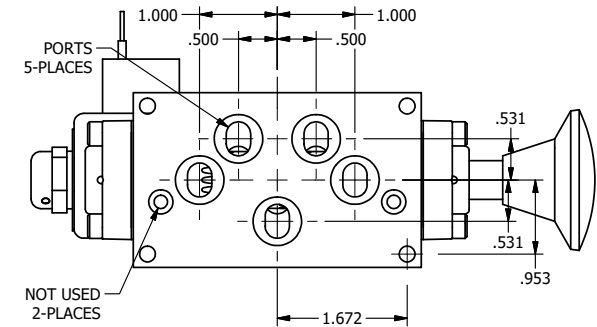

4

3

2

1

B

B

A

A

4

3

2

1

AAA
PRODUCTS
INTERNATIONAL

AAA PRODUCTS INTERNATIONAL
7114 Harry Hines Blvd
Dallas, TX 75235

TITLE $5/8"$ SUBPLATE, SNGL SOL, 2 POS,
SPR RTRN, CLASSIC SOL,
EXCLDR, PALM ASSIST

DRAWING NO.:
DIM_SAK3PL

THE INFORMATION CONTAINED WITHIN THIS DOCUMENT IS PROPRIETARY TO AAA PRODUCTS AND MAY NOT BE DISCLOSED WITHOUT PRIOR WRITTEN CONSENT