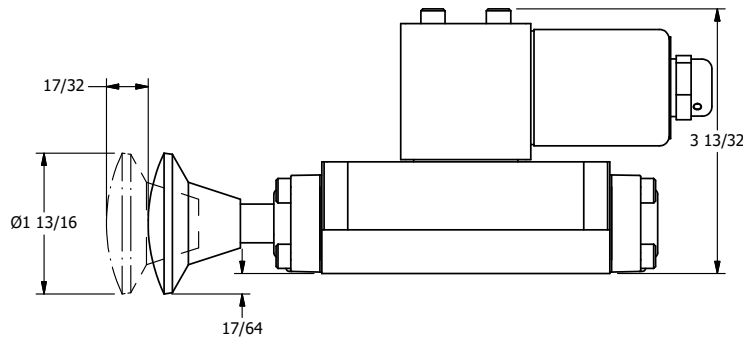

4

3

2

1

B

B

A

A

4

3

2

1

AAA
PRODUCTS
INTERNATIONAL

AAA PRODUCTS INTERNATIONAL
7114 Harry Hines Blvd
Dallas, TX 75235

TITLE $5/8"$ SUBPLATE, SNGL SOL, 2 POS,
SPR RTRN, CLASSIC SOL,
EXCLDR, PALM ASSIST

DRAWING NO.:
DIM_SAK3PL

THE INFORMATION CONTAINED WITHIN THIS DOCUMENT IS PROPRIETARY TO AAA PRODUCTS AND MAY NOT BE DISCLOSED WITHOUT PRIOR WRITTEN CONSENT