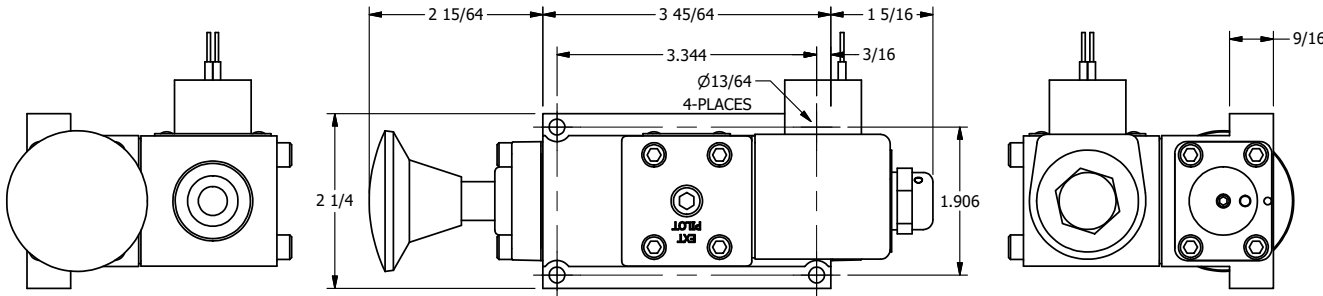

4

3

2

1

B

B

A

A

4

3

2

1

AAA
PRODUCTS
INTERNATIONAL

AAA PRODUCTS INTERNATIONAL
7114 Harry Hines Blvd
Dallas, TX 75235

TITLE $5/8"$ SUBPLATE, SNGL SOL, 2 POS,
SPR RTRN, CLASSIC SOL,
EXCLDR, PALM ASSIST

DRAWING NO.:
DIM_SAK3PL

THE INFORMATION CONTAINED WITHIN THIS DOCUMENT IS PROPRIETARY TO AAA PRODUCTS AND MAY NOT BE DISCLOSED WITHOUT PRIOR WRITTEN CONSENT