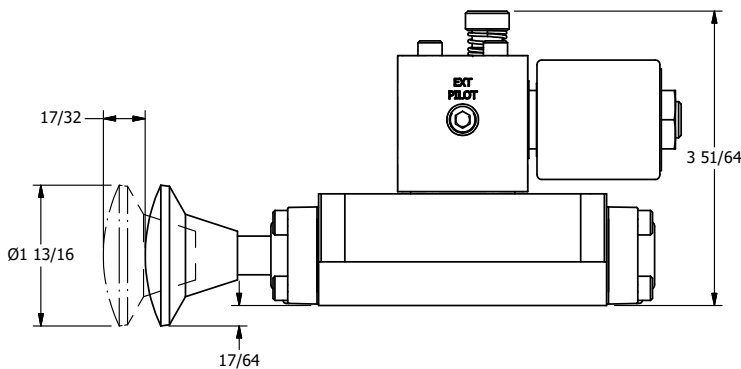

AAA
PRODUCTS
INTERNATIONAL

**AAA PRODUCTS
INTERNATIONAL**
7114 Harry Hines Blvd
Dallas, TX 75235

TITLE 5/8" SUBPLATE, SNGL SOL, 2 POS,
SPR RTRN, ISO4400 DIN,
LCKNG OVRD, PALM ASSIST

DRAWING NO.:
DIM_SAK3PEDO