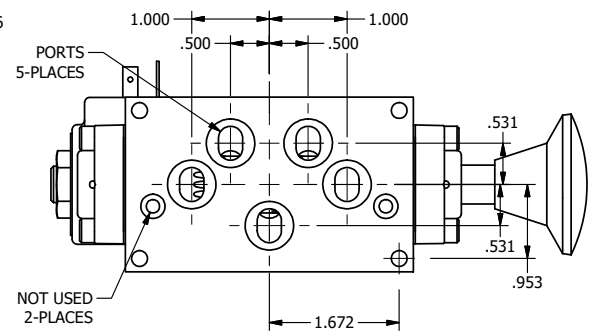

AAA
PRODUCTS
INTERNATIONAL

**AAA PRODUCTS
INTERNATIONAL**
7114 Harry Hines Blvd
Dallas, TX 75235

TITLE 5/8" SUBPLATE, SNGL SOL, 2 POS,
SPR RTRN, ISO4400 DIN,
LCKNG OVRD, PALM ASSIST

DRAWING NO.:
DIM_SAK3PEDO