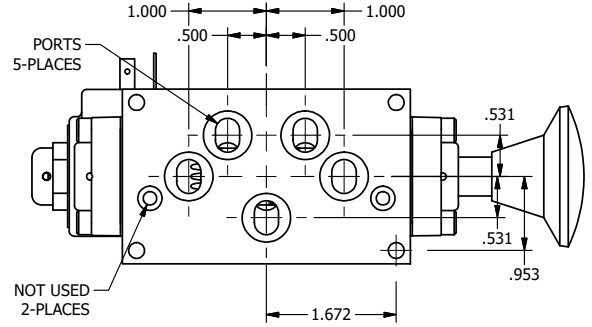

4

3

2

1

B

B

A

A

4

3

2

1

AAA
PRODUCTS
INTERNATIONAL

AAA PRODUCTS INTERNATIONAL
7114 Harry Hines Blvd
Dallas, TX 75235

TITLE 5/8" SUBPLATE, SNGL SOL, 2 POS,
SPR RTRN, ISO4400 DIN,
EXCLDR, PALM AST

DRAWING NO.:
DIM_SAK3PEDL

THE INFORMATION CONTAINED WITHIN THIS DOCUMENT IS PROPRIETARY TO AAA PRODUCTS AND MAY NOT BE DISCLOSED WITHOUT PRIOR WRITTEN CONSENT