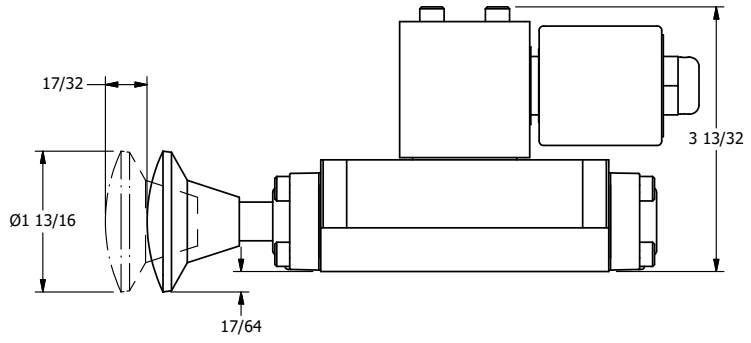

4

3

2

1

B

B

A

A

4

3

2

1

AAA
PRODUCTS
INTERNATIONAL

AAA PRODUCTS INTERNATIONAL
7114 Harry Hines Blvd
Dallas, TX 75235

TITLE 5/8" SUBPLATE, SNGL SOL, 2 POS,
SPR RTRN, ISO4400 DIN,
EXCLDR, PALM AST

DRAWING NO.:
DIM_SAK3PEDL

THE INFORMATION CONTAINED WITHIN THIS DOCUMENT IS PROPRIETARY TO AAA PRODUCTS AND MAY NOT BE DISCLOSED WITHOUT PRIOR WRITTEN CONSENT