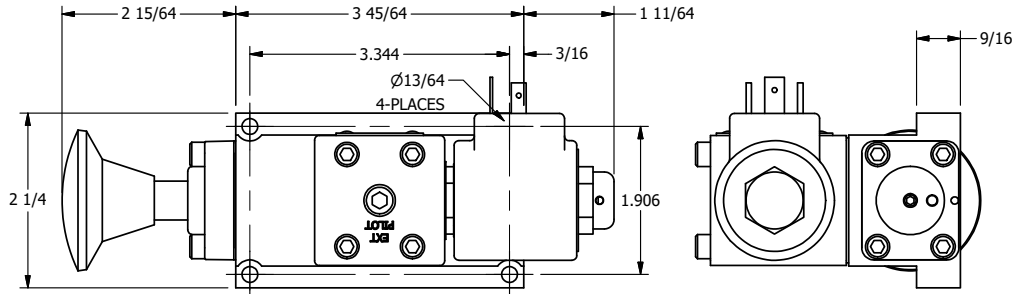

4

3

2

1

B

B

A

A

4

3

2

1

AAA
PRODUCTS
INTERNATIONAL

AAA PRODUCTS INTERNATIONAL
7114 Harry Hines Blvd
Dallas, TX 75235

TITLE 5/8" SUBPLATE, SNGL SOL, 2 POS,
SPR RTRN, ISO4400 DIN,
EXCLDR, PALM AST

DRAWING NO.:
DIM_SAK3PEDL

THE INFORMATION CONTAINED WITHIN THIS DOCUMENT IS PROPRIETARY TO AAA PRODUCTS AND MAY NOT BE DISCLOSED WITHOUT PRIOR WRITTEN CONSENT