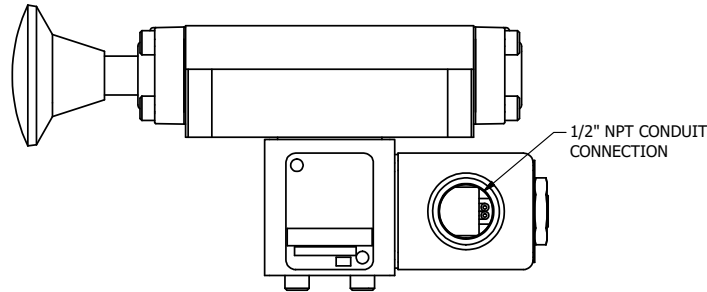

4

3

2

1

AAA
PRODUCTS
INTERNATIONAL

AAA PRODUCTS INTERNATIONAL
7114 Harry Hines Blvd
Dallas, TX 75235

TITLE 5/8" SUBPLATE, SNGL SOL, 2 POS,
SPR RTRN, CLASSIC SOL,
PALM ASSIST

DRAWING NO.:
DIM_SAK3P