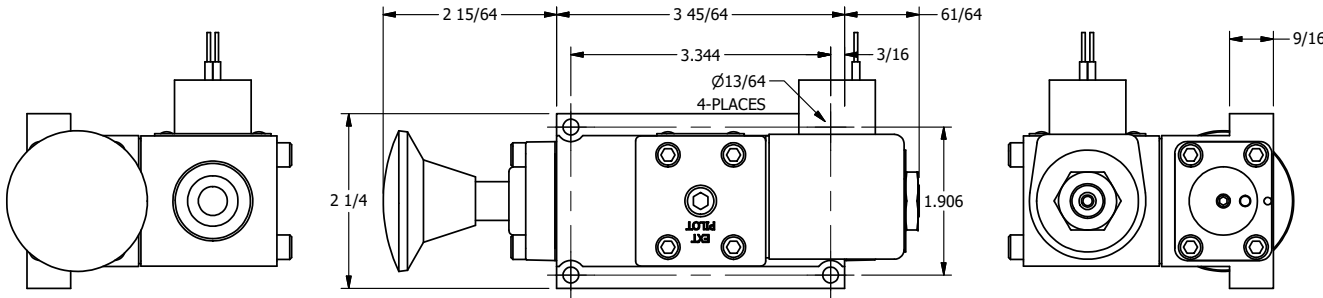

4

3

2

1

AAA
PRODUCTS
INTERNATIONAL

AAA PRODUCTS INTERNATIONAL
7114 Harry Hines Blvd
Dallas, TX 75235

TITLE 5/8" SUBPLATE, SNGL SOL, 2 POS,
SPR RTRN, CLASSIC SOL,
PALM ASSIST

DRAWING NO.:
DIM_SAK3P