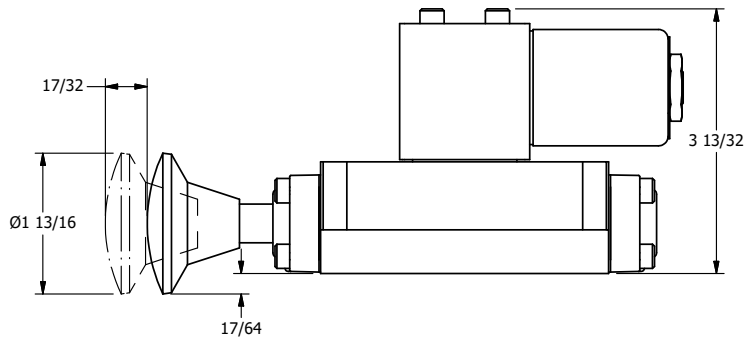

4

3

2

1

AAA
PRODUCTS
INTERNATIONAL

AAA PRODUCTS INTERNATIONAL
7114 Harry Hines Blvd
Dallas, TX 75235

TITLE 5/8" SUBPLATE, SNGL SOL, 2 POS,
SPR RTRN, CLASSIC SOL,
PALM ASSIST

DRAWING NO.:
DIM_SAK3P