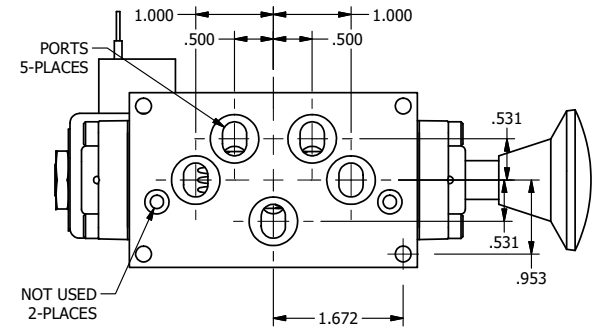

4

3

2

1

AAA
PRODUCTS
INTERNATIONAL

AAA PRODUCTS INTERNATIONAL
7114 Harry Hines Blvd
Dallas, TX 75235

TITLE 5/8" SUBPLATE, SNGL SOL, 2 POS,
SPR RTRN, CLASSIC SOL,
PALM ASSIST

DRAWING NO.:
DIM_SAK3P