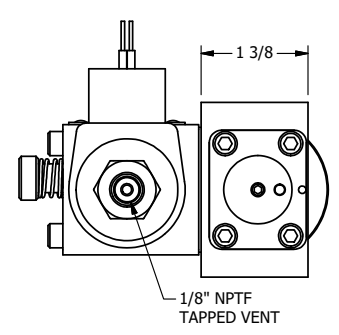

4

3

2

1

AAA
PRODUCTS
INTERNATIONAL

AAA PRODUCTS INTERNATIONAL
7114 Harry Hines Blvd
Dallas, TX 75235

TITLE: 5/8" SIDE PORT, SNGL SOL, 2 POS, SPR RTRN, CLASSIC SOL, PUSH OVRD, TPD VENT, PALM AST

PART NO.: DIM_SAK3OPT