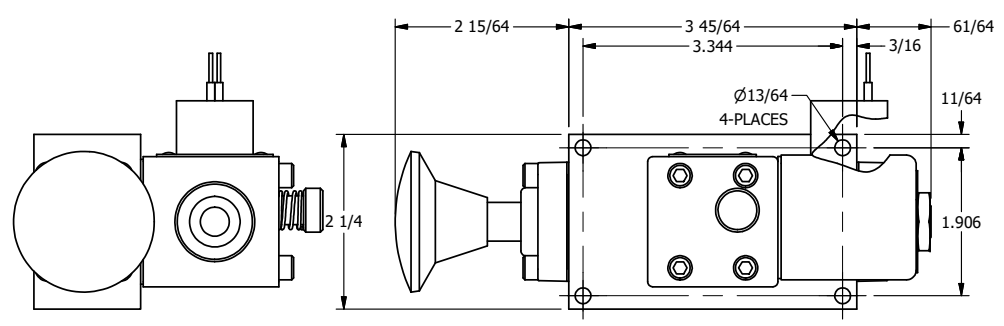

4

3

2

1

AAA
PRODUCTS
INTERNATIONAL

AAA PRODUCTS INTERNATIONAL
7114 Harry Hines Blvd
Dallas, TX 75235

TITLE: 5/8" SIDE PORT, SNGL SOL, 2 POS, SPR RTRN, CLASSIC SOL, PUSH OVRD, TPD VENT, PALM AST

PART NO.: DIM_SAK3OPT