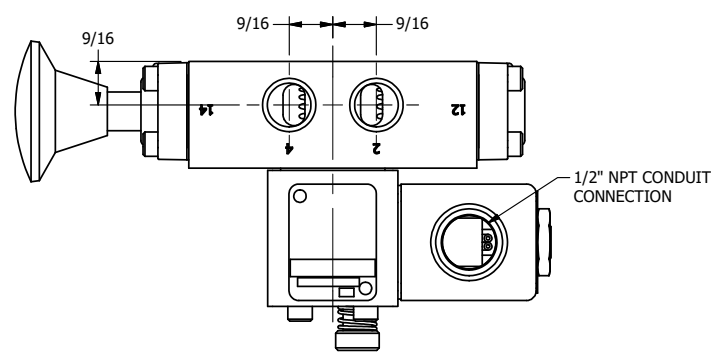

4

3

2

1

AAA
PRODUCTS
INTERNATIONAL

AAA PRODUCTS INTERNATIONAL
7114 Harry Hines Blvd
Dallas, TX 75235

TITLE: 5/8" SIDE PORT, SNGL SOL, 2 POS, SPR RTRN, CLASSIC SOL, PUSH OVRD, TPD VENT, PALM AST

PART NO.: DIM_SAK3OPT