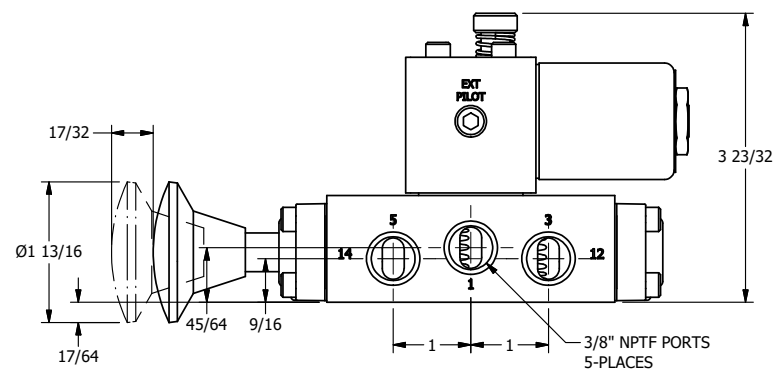

4

3

2

1

AAA
PRODUCTS
INTERNATIONAL

AAA PRODUCTS INTERNATIONAL
7114 Harry Hines Blvd
Dallas, TX 75235

TITLE: 5/8" SIDE PORT, SNGL SOL, 2 POS, SPR RTRN, CLASSIC SOL, PUSH OVRD, TPD VENT, PALM AST

PART NO.: DIM_SAK3OPT