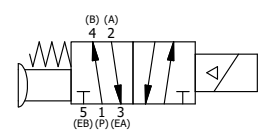

4

3

2

1

AAA
PRODUCTS
INTERNATIONAL

AAA PRODUCTS INTERNATIONAL
7114 Harry Hines Blvd
Dallas, TX 75235

TITLE: 5/8" SIDE PORT, SNGL SOL, 2 POS, SPR RTRN, CLASSIC SOL, PUSH OVRD, TPD VENT, PALM AST

PART NO.: DIM_SAK3OPT