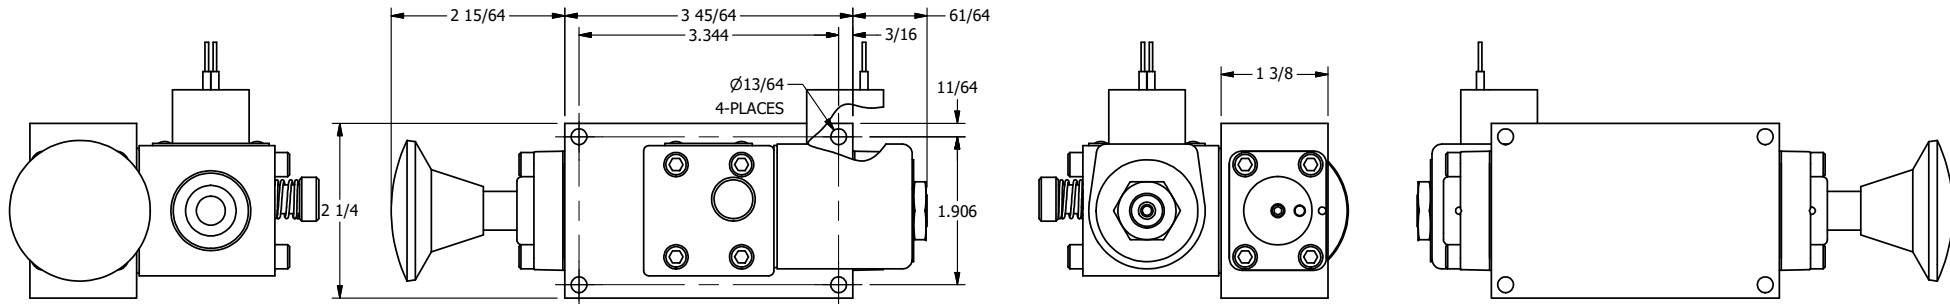

4

3

2

1

**AAA**  
PRODUCTS  
INTERNATIONAL

**AAA PRODUCTS INTERNATIONAL**  
7114 Harry Hines Blvd  
Dallas, TX 75235

TITLE: 5/8" SIDE PORT, SNGL SOL, 2 POS,  
SPR RTRN, CLASSIC SOL,  
PUSH OVRD, PALM ASSIST