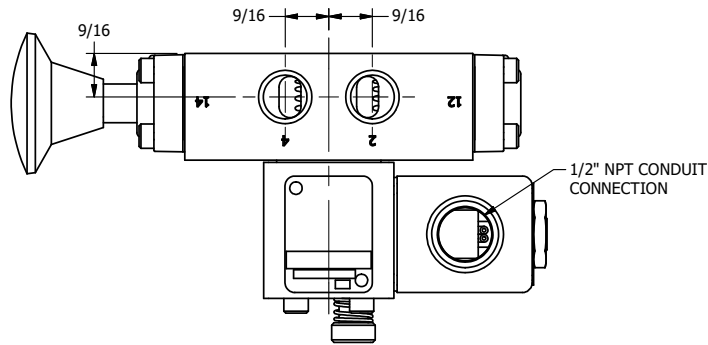

4

3

2

1

**AAA**  
PRODUCTS  
INTERNATIONAL

**AAA PRODUCTS INTERNATIONAL**  
7114 Harry Hines Blvd  
Dallas, TX 75235

TITLE: 5/8" SIDE PORT, SNGL SOL, 2 POS,  
SPR RTRN, CLASSIC SOL,  
PUSH OVRD, PALM ASSIST

PART NO.:  
DIM\_SAK3OP

THE INFORMATION CONTAINED WITHIN THIS DOCUMENT IS PROPRIETARY TO AAA PRODUCTS AND MAY NOT BE DISCLOSED WITHOUT PRIOR WRITTEN CONSENT