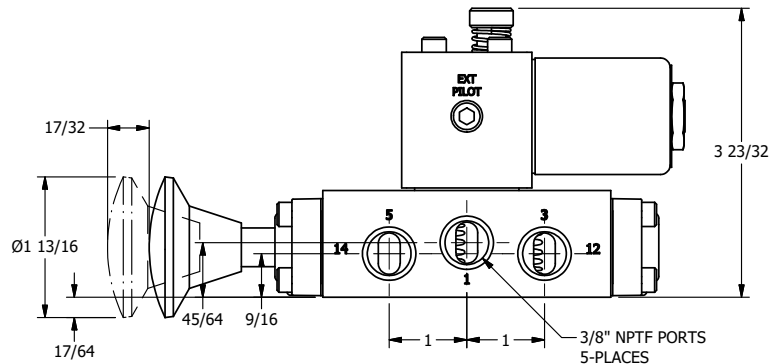

4

3

2

1

**AAA**  
PRODUCTS  
INTERNATIONAL

**AAA PRODUCTS INTERNATIONAL**  
7114 Harry Hines Blvd  
Dallas, TX 75235

TITLE: 5/8" SIDE PORT, SNGL SOL, 2 POS,  
SPR RTRN, CLASSIC SOL,  
PUSH OVRD, PALM ASSIST