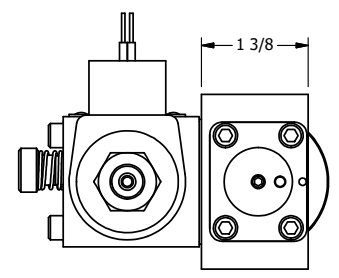

4

3

2

1

**AAA**  
PRODUCTS  
INTERNATIONAL

**AAA PRODUCTS  
INTERNATIONAL**  
7114 Harry Hines Blvd  
Dallas, TX 75235

TITLE: **5/8" SIDE PORT, SNGL SOL, 2 POS,  
SPR RTRN, CLASSIC SOL,  
LCKNG OVRD, PALM ASSIST**

PART NO.:  
**DIM\_SAK30**

THE INFORMATION CONTAINED WITHIN THIS DOCUMENT IS PROPRIETARY TO AAA PRODUCTS AND MAY NOT BE DISCLOSED WITHOUT PRIOR WRITTEN CONSENT

4

3

2

1