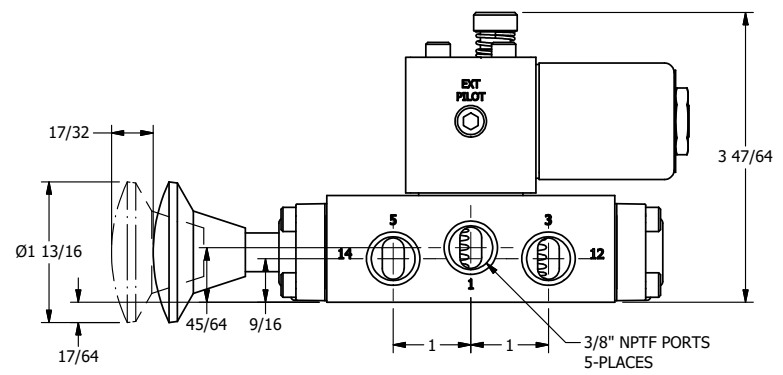

4

3

2

1

**AAA**  
PRODUCTS  
INTERNATIONAL

**AAA PRODUCTS  
INTERNATIONAL**  
7114 Harry Hines Blvd  
Dallas, TX 75235

TITLE: **5/8" SIDE PORT, SNGL SOL, 2 POS,  
SPR RTRN, CLASSIC SOL,  
LCKNG OVRD, PALM ASSIST**

PART NO.:  
**DIM\_SAK30**

THE INFORMATION CONTAINED WITHIN THIS DOCUMENT IS PROPRIETARY TO AAA PRODUCTS AND MAY NOT BE DISCLOSED WITHOUT PRIOR WRITTEN CONSENT

4

3

2

1