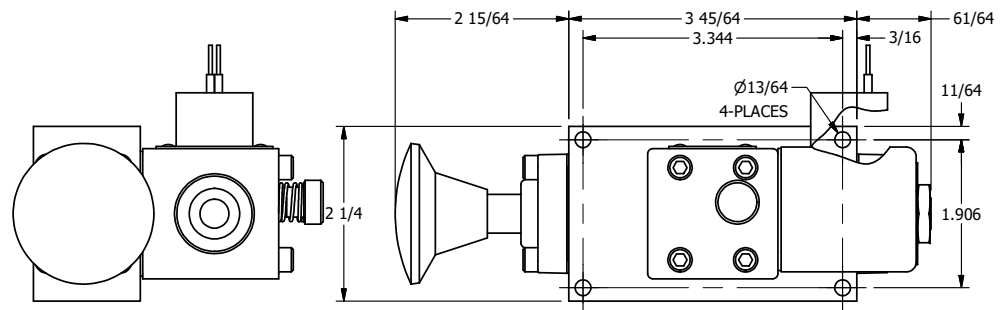

4

3

2

1

**AAA**  
PRODUCTS  
INTERNATIONAL

**AAA PRODUCTS  
INTERNATIONAL**  
7114 Harry Hines Blvd  
Dallas, TX 75235

TITLE: **5/8" SIDE PORT, SNGL SOL, 2 POS,  
SPR RTRN, CLASSIC SOL,  
LCKNG OVRD, PALM ASSIST**

PART NO.:  
**DIM\_SAK30**

THE INFORMATION CONTAINED WITHIN THIS DOCUMENT IS PROPRIETARY TO AAA PRODUCTS AND MAY NOT BE DISCLOSED WITHOUT PRIOR WRITTEN CONSENT

4

3

2

1