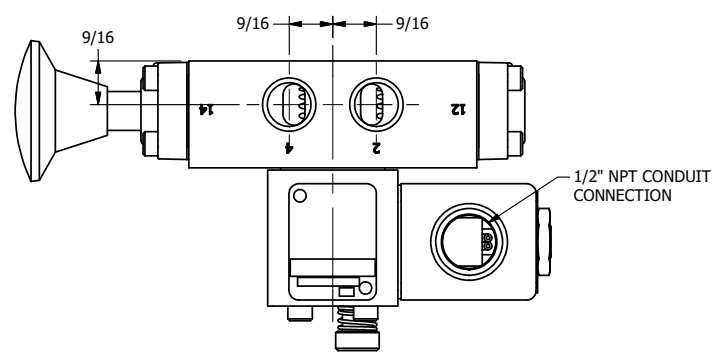

4

3

2

1

**AAA**  
PRODUCTS  
INTERNATIONAL

**AAA PRODUCTS  
INTERNATIONAL**  
7114 Harry Hines Blvd  
Dallas, TX 75235

TITLE: **5/8" SIDE PORT, SNGL SOL, 2 POS,  
SPR RTRN, CLASSIC SOL,  
LCKNG OVRD, PALM ASSIST**

PART NO.:  
**DIM\_SAK30**

THE INFORMATION CONTAINED WITHIN THIS DOCUMENT IS PROPRIETARY TO AAA PRODUCTS AND MAY NOT BE DISCLOSED WITHOUT PRIOR WRITTEN CONSENT

4

3

2

1