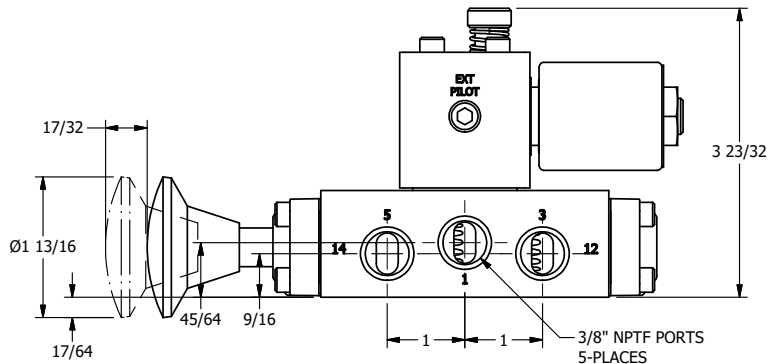

4

3

2

1

**AAA**  
PRODUCTS  
INTERNATIONAL

**AAA PRODUCTS INTERNATIONAL**  
7114 Harry Hines Blvd  
Dallas, TX 75235

TITLE: 5/8" SIDE PORT, SNGL SOL, 2 POS,  
SPR RTRN, ISO4400 DIN,  
PUSH OVRD, PALM ASSIST