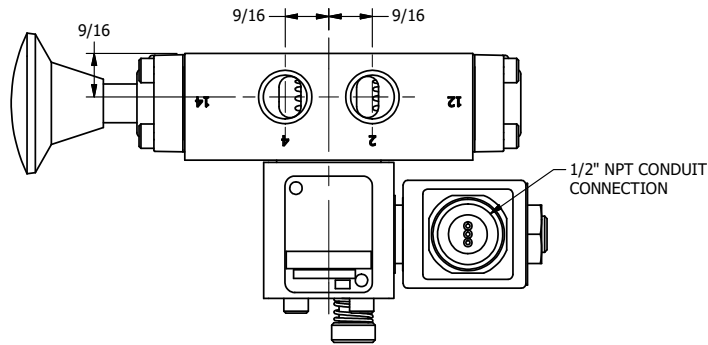

4

3

2

1

**AAA**  
PRODUCTS  
INTERNATIONAL

**AAA PRODUCTS INTERNATIONAL**  
7114 Harry Hines Blvd  
Dallas, TX 75235

TITLE: 5/8" SIDE PORT, SNGL SOL, 2 POS,  
SPR RTRN, ISO4400 DIN,  
PUSH OVRD, PALM ASSIST

PART NO.:  
**DIM\_SAK3MOP**

THE INFORMATION CONTAINED WITHIN THIS DOCUMENT IS PROPRIETARY TO AAA PRODUCTS AND MAY NOT BE DISCLOSED WITHOUT PRIOR WRITTEN CONSENT

4

3

2

1

B

B