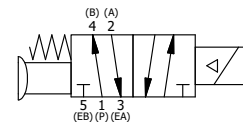

4

3

2

1

**AAA**  
PRODUCTS  
INTERNATIONAL

**AAA PRODUCTS INTERNATIONAL**  
7114 Harry Hines Blvd  
Dallas, TX 75235

TITLE: 5/8" SIDE PORT, SNGL SOL, 2 POS,  
SPR RTRN, ISO4400 DIN,  
PUSH OVRD, PALM ASSIST