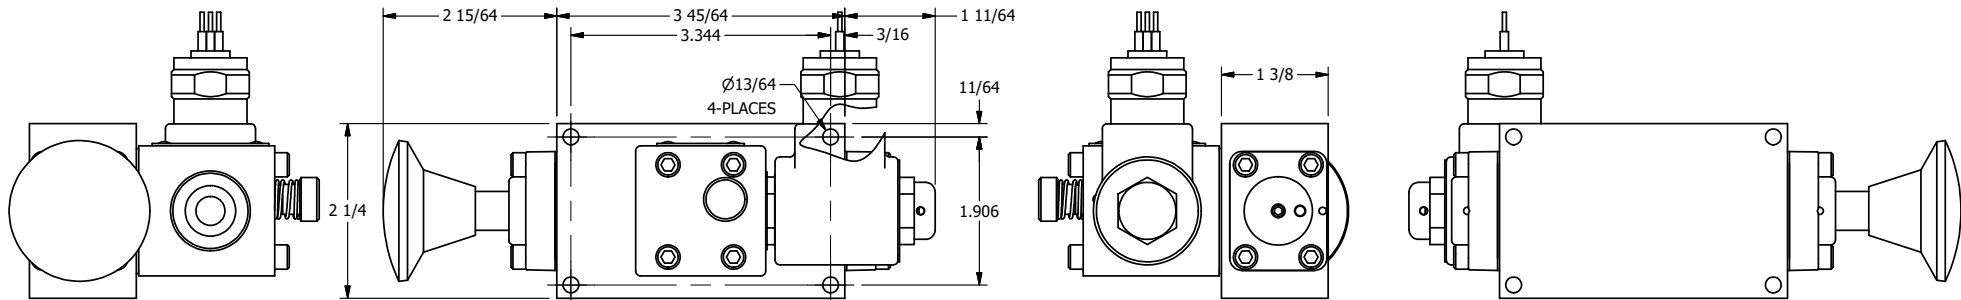

4

3

2

1

1/2" NPT CONDUIT CONNECTION

AAA
PRODUCTS
INTERNATIONAL

AAA PRODUCTS INTERNATIONAL
7114 Harry Hines Blvd
Dallas, TX 75235

TITLE: 5/8" SIDE PORT, SNGL SOL, 2 POS,
SPR RTRN, MOLD-OVER,
LCKNG OVRD, EXCLDR, PALM ASSIST