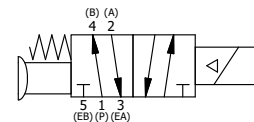

4

3

2

1

1/2" NPT CONDUIT CONNECTION

AAA
PRODUCTS
INTERNATIONAL

AAA PRODUCTS INTERNATIONAL
7114 Harry Hines Blvd
Dallas, TX 75235

TITLE: 5/8" SIDE PORT, SNGL SOL, 2 POS,
SPR RTRN, MOLD-OVER,
LCKNG OVRD, EXCLDR, PALM ASSIST