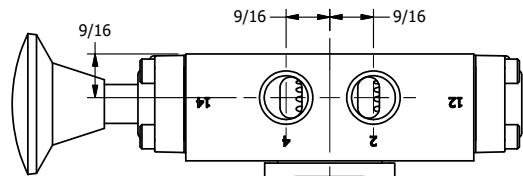

4

3

2

1

1/2" NPT CONDUIT CONNECTION

AAA
PRODUCTS
INTERNATIONAL

AAA PRODUCTS INTERNATIONAL
7114 Harry Hines Blvd
Dallas, TX 75235

TITLE: 5/8" SIDE PORT, SNGL SOL, 2 POS,
SPR RTRN, MOLD-OVER,
LCKNG OVRD, EXCLDR, PALM ASSIST