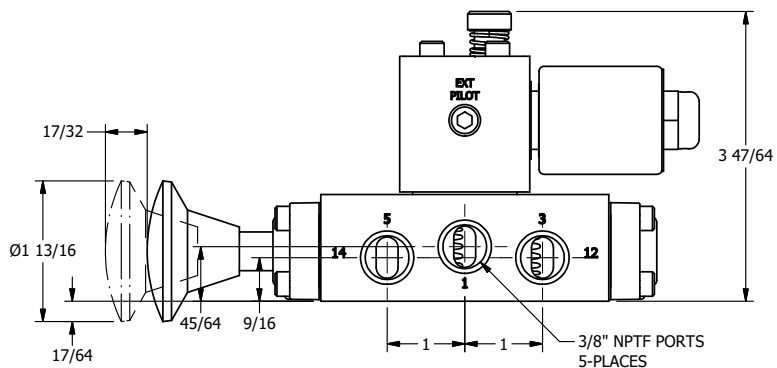

4

3

2

1

1/2" NPT CONDUIT CONNECTION

AAA
PRODUCTS
INTERNATIONAL

AAA PRODUCTS INTERNATIONAL
7114 Harry Hines Blvd
Dallas, TX 75235

TITLE: 5/8" SIDE PORT, SNGL SOL, 2 POS,
SPR RTRN, MOLD-OVER,
LCKNG OVRD, EXCLDR, PALM ASSIST

PART NO.:
DIM_SAK3MOL

THE INFORMATION CONTAINED WITHIN THIS DOCUMENT IS PROPRIETARY TO AAA PRODUCTS AND MAY NOT BE DISCLOSED WITHOUT PRIOR WRITTEN CONSENT

4

3

2

1