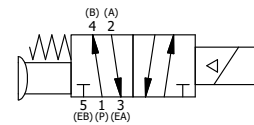

4

3

2

1

AAA
PRODUCTS
INTERNATIONAL

AAA PRODUCTS INTERNATIONAL
7114 Harry Hines Blvd
Dallas, TX 75235

TITLE: 3/8" SIDE PORT, SNGL SOL, 2 POS,
SPR RTRN, CLASSIC SOL,
PALM ASSIST

PART NO.: DIM_SAK3