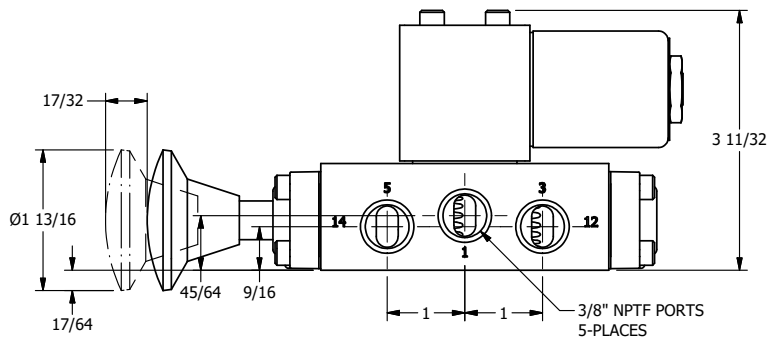

4

3

2

1

AAA
PRODUCTS
INTERNATIONAL

AAA PRODUCTS INTERNATIONAL
7114 Harry Hines Blvd
Dallas, TX 75235

TITLE: 3/8" SIDE PORT, SNGL SOL, 2 POS,
SPR RTRN, CLASSIC SOL,
PALM ASSIST

PART NO.: DIM_SAK3