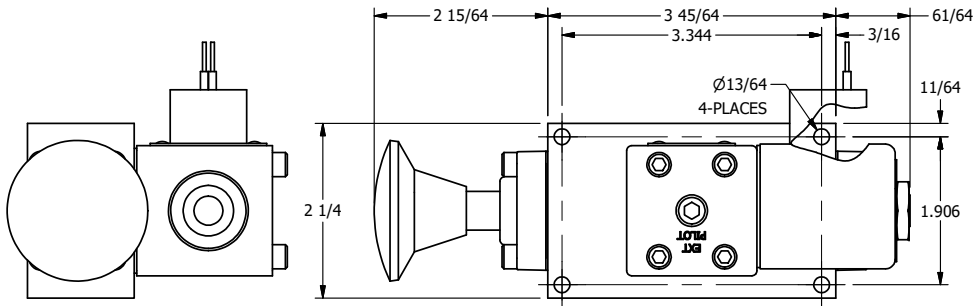

4

3

2

1

AAA
PRODUCTS
INTERNATIONAL

AAA PRODUCTS INTERNATIONAL
7114 Harry Hines Blvd
Dallas, TX 75235

TITLE: 3/8" SIDE PORT, SNGL SOL, 2 POS,
SPR RTRN, CLASSIC SOL,
PALM ASSIST

PART NO.: DIM_SAK3