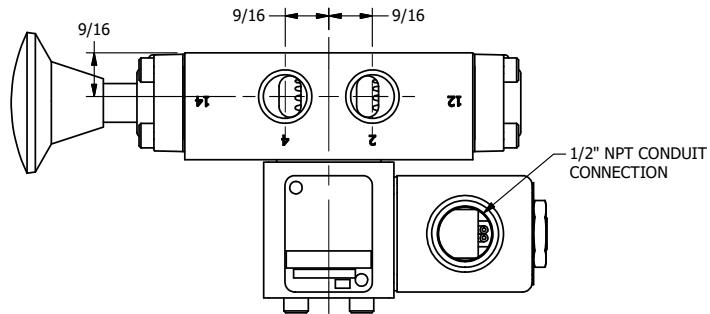

4

3

2

1

AAA
PRODUCTS
INTERNATIONAL

AAA PRODUCTS INTERNATIONAL
7114 Harry Hines Blvd
Dallas, TX 75235

TITLE: 3/8" SIDE PORT, SNGL SOL, 2 POS,
SPR RTRN, CLASSIC SOL,
PALM ASSIST

PART NO.: DIM_SAK3