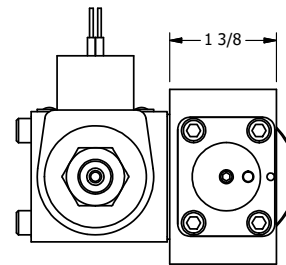

4

3

2

1

AAA
PRODUCTS
INTERNATIONAL

AAA PRODUCTS INTERNATIONAL
7114 Harry Hines Blvd
Dallas, TX 75235

TITLE: 3/8" SIDE PORT, SNGL SOL, 2 POS,
SPR RTRN, CLASSIC SOL,
PALM ASSIST

PART NO.: DIM_SAK3