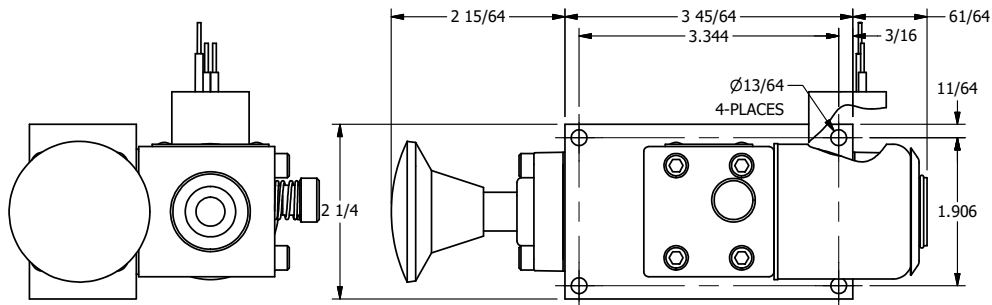

4

3

2

1

1/2" NPT CONDUIT CONNECTION

1/4" NPTF PORTS 5-PLACES

AAA
PRODUCTS
INTERNATIONAL

AAA PRODUCTS INTERNATIONAL
7114 Harry Hines Blvd
Dallas, TX 75235

TITLE: 1/4" SIDE PORT, SNGL SOL, 2 POS,
SPR RTRN, EXPL PROOF,
LCKNG OVRD, PALM ASSIST

PART NO.:
DIM_SAK2XO

THE INFORMATION CONTAINED WITHIN THIS DOCUMENT IS PROPRIETARY TO AAA PRODUCTS AND MAY NOT BE DISCLOSED WITHOUT PRIOR WRITTEN CONSENT