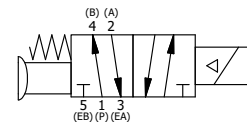

4

3

2

1

1/2" NPT CONDUIT CONNECTION

1/4" NPTF PORTS 5-PLACES

AAA
PRODUCTS
INTERNATIONAL

AAA PRODUCTS INTERNATIONAL
7114 Harry Hines Blvd
Dallas, TX 75235

TITLE: 1/4" SIDE PORT, SNGL SOL, 2 POS,
SPR RTRN, EXPL PROOF,
LCKNG OVRD, PALM ASSIST

PART NO.:
DIM_SAK2XO

THE INFORMATION CONTAINED WITHIN THIS DOCUMENT IS PROPRIETARY TO AAA PRODUCTS AND MAY NOT BE DISCLOSED WITHOUT PRIOR WRITTEN CONSENT