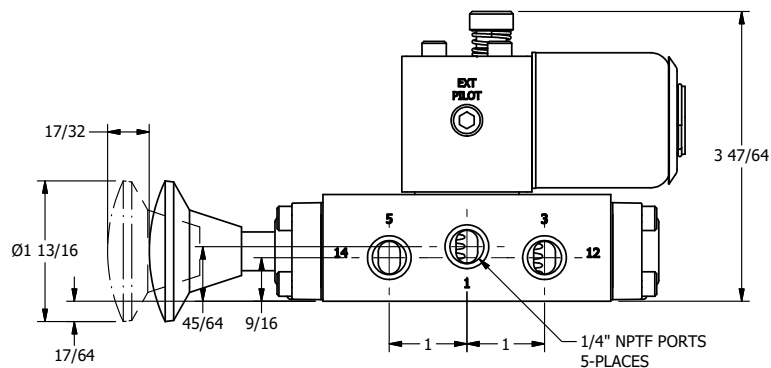

4

3

2

1

1/2" NPT CONDUIT CONNECTION

1/4" NPTF PORTS 5-PLACES

AAA
PRODUCTS
INTERNATIONAL

AAA PRODUCTS INTERNATIONAL
7114 Harry Hines Blvd
Dallas, TX 75235

TITLE: 1/4" SIDE PORT, SNGL SOL, 2 POS,
SPR RTRN, EXPL PROOF,
LCKNG OVRD, PALM ASSIST

PART NO.:
DIM_SAK2XO

THE INFORMATION CONTAINED WITHIN THIS DOCUMENT IS PROPRIETARY TO AAA PRODUCTS AND MAY NOT BE DISCLOSED WITHOUT PRIOR WRITTEN CONSENT