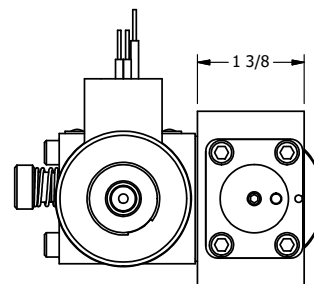

4

3

2

1

1/2" NPT CONDUIT CONNECTION

1/4" NPTF PORTS 5-PLACES

AAA
PRODUCTS
INTERNATIONAL

AAA PRODUCTS INTERNATIONAL
7114 Harry Hines Blvd
Dallas, TX 75235

TITLE: 1/4" SIDE PORT, SNGL SOL, 2 POS,
SPR RTRN, EXPL PROOF,
LCKNG OVRD, PALM ASSIST

PART NO.:
DIM_SAK2XO

THE INFORMATION CONTAINED WITHIN THIS DOCUMENT IS PROPRIETARY TO AAA PRODUCTS AND MAY NOT BE DISCLOSED WITHOUT PRIOR WRITTEN CONSENT