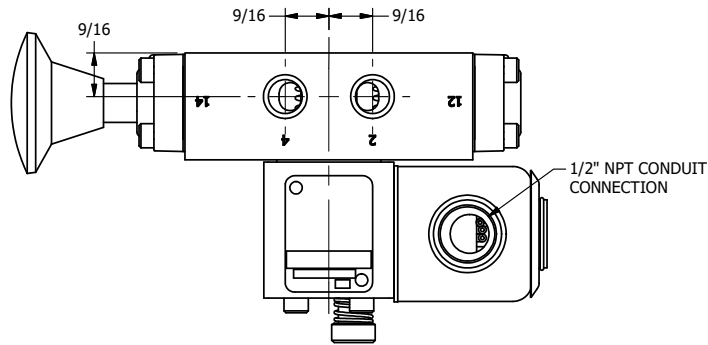

4

3

2

1

1/2" NPT CONDUIT CONNECTION

1/4" NPTF PORTS 5-PLACES

AAA
PRODUCTS
INTERNATIONAL

AAA PRODUCTS INTERNATIONAL
7114 Harry Hines Blvd
Dallas, TX 75235

TITLE: 1/4" SIDE PORT, SNGL SOL, 2 POS,
SPR RTRN, EXPL PROOF,
LCKNG OVRD, PALM ASSIST

PART NO.:
DIM_SAK2XO

THE INFORMATION CONTAINED WITHIN THIS DOCUMENT IS PROPRIETARY TO AAA PRODUCTS AND MAY NOT BE DISCLOSED WITHOUT PRIOR WRITTEN CONSENT