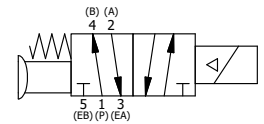

4

3

2

1

1/2" NPT CONDUIT CONNECTION

1/4" NPTF PORTS 5-PLACES

AAA
PRODUCTS
INTERNATIONAL

AAA PRODUCTS INTERNATIONAL
7114 Harry Hines Blvd
Dallas, TX 75235

TITLE: 1/4" SIDE PORT, SNGL SOL, 2 POS,
SPR RTRN, EXPL PROOF,
PALM ASSIST

PART NO.:
DIM_SAK2X

THE INFORMATION CONTAINED WITHIN THIS DOCUMENT IS PROPRIETARY TO AAA PRODUCTS AND MAY NOT BE DISCLOSED WITHOUT PRIOR WRITTEN CONSENT