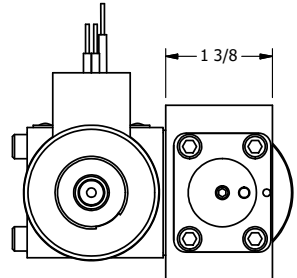

4

3

2

1

1/2" NPT CONDUIT CONNECTION

1/4" NPTF PORTS 5-PLACES

AAA
PRODUCTS
INTERNATIONAL

AAA PRODUCTS INTERNATIONAL
7114 Harry Hines Blvd
Dallas, TX 75235

TITLE: 1/4" SIDE PORT, SNGL SOL, 2 POS,
SPR RTRN, EXPL PROOF,
PALM ASSIST

PART NO.:
DIM_SAK2X

THE INFORMATION CONTAINED WITHIN THIS DOCUMENT IS PROPRIETARY TO AAA PRODUCTS AND MAY NOT BE DISCLOSED WITHOUT PRIOR WRITTEN CONSENT