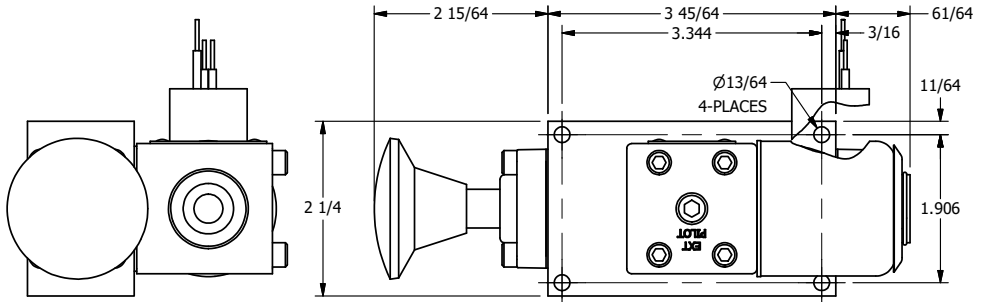

4

3

2

1

1/2" NPT CONDUIT CONNECTION

1/4" NPTF PORTS 5-PLACES

AAA
PRODUCTS
INTERNATIONAL

AAA PRODUCTS INTERNATIONAL
7114 Harry Hines Blvd
Dallas, TX 75235

TITLE: 1/4" SIDE PORT, SNGL SOL, 2 POS,
SPR RTRN, EXPL PROOF,
PALM ASSIST

PART NO.:
DIM_SAK2X

THE INFORMATION CONTAINED WITHIN THIS DOCUMENT IS PROPRIETARY TO AAA PRODUCTS AND MAY NOT BE DISCLOSED WITHOUT PRIOR WRITTEN CONSENT