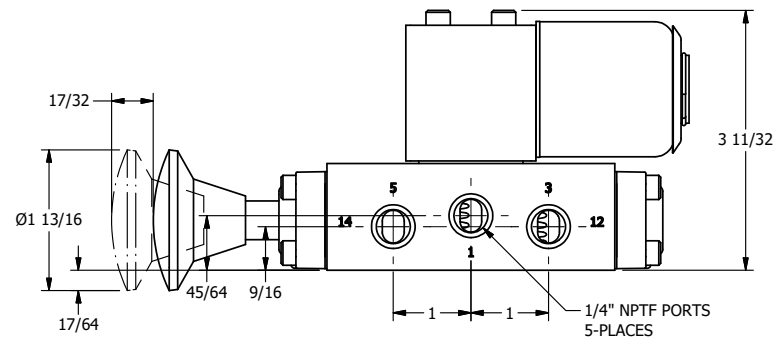

4

3

2

1

1/2" NPT CONDUIT CONNECTION

1/4" NPTF PORTS 5-PLACES

AAA
PRODUCTS
INTERNATIONAL

AAA PRODUCTS INTERNATIONAL
7114 Harry Hines Blvd
Dallas, TX 75235

TITLE: 1/4" SIDE PORT, SNGL SOL, 2 POS,
SPR RTRN, EXPL PROOF,
PALM ASSIST

PART NO.:
DIM_SAK2X

THE INFORMATION CONTAINED WITHIN THIS DOCUMENT IS PROPRIETARY TO AAA PRODUCTS AND MAY NOT BE DISCLOSED WITHOUT PRIOR WRITTEN CONSENT