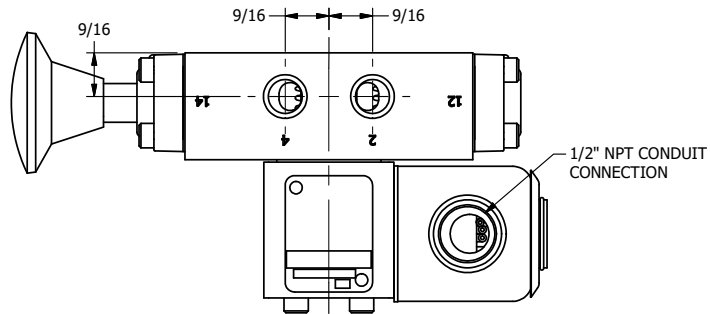

4

3

2

1

1/2" NPT CONDUIT CONNECTION

1/4" NPTF PORTS 5-PLACES

AAA
PRODUCTS
INTERNATIONAL

AAA PRODUCTS INTERNATIONAL
7114 Harry Hines Blvd
Dallas, TX 75235

TITLE: 1/4" SIDE PORT, SNGL SOL, 2 POS,
SPR RTRN, EXPL PROOF,
PALM ASSIST

PART NO.:
DIM_SAK2X

THE INFORMATION CONTAINED WITHIN THIS DOCUMENT IS PROPRIETARY TO AAA PRODUCTS AND MAY NOT BE DISCLOSED WITHOUT PRIOR WRITTEN CONSENT