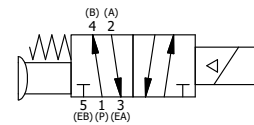

4

3

2

1

AAA
PRODUCTS
INTERNATIONAL

AAA PRODUCTS INTERNATIONAL
7114 Harry Hines Blvd
Dallas, TX 75235

TITLE: 1/4" SIDE PORT, SNGL SOL, 2 POS, SPR RTRN, CLASSIC SOL, TPD VENT, PALM ASSIST

PART NO.: DIM_SAK2T