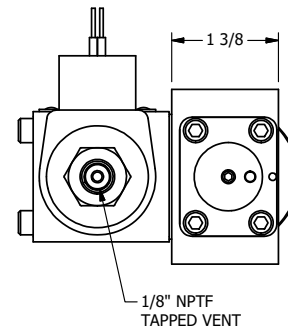

4

3

2

1

AAA
PRODUCTS
INTERNATIONAL

AAA PRODUCTS INTERNATIONAL
7114 Harry Hines Blvd
Dallas, TX 75235

TITLE: 1/4" SIDE PORT, SNGL SOL, 2 POS, SPR RTRN, CLASSIC SOL, TPD VENT, PALM ASSIST

PART NO.: DIM_SAK2T