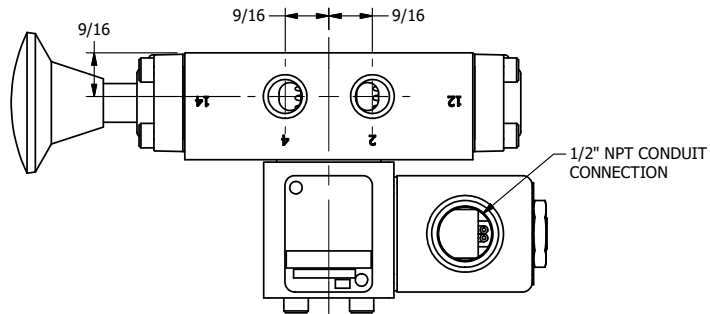

4

3

2

1

AAA
PRODUCTS
INTERNATIONAL

AAA PRODUCTS INTERNATIONAL
7114 Harry Hines Blvd
Dallas, TX 75235

TITLE: 1/4" SIDE PORT, SNGL SOL, 2 POS, SPR RTRN, CLASSIC SOL, TPD VENT, PALM ASSIST

PART NO.: DIM_SAK2T