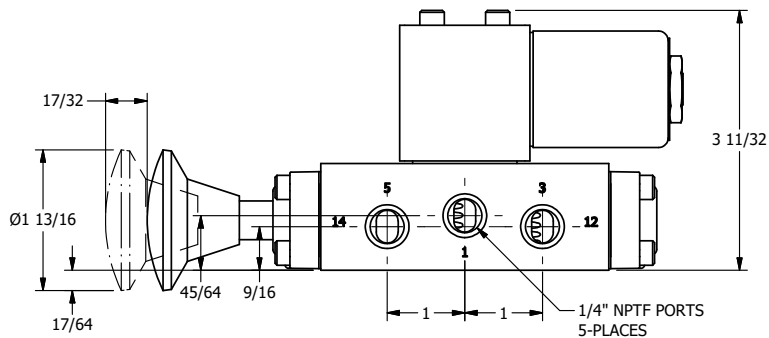

4

3

2

1

AAA
PRODUCTS
INTERNATIONAL

AAA PRODUCTS INTERNATIONAL
7114 Harry Hines Blvd
Dallas, TX 75235

TITLE: 1/4" SIDE PORT, SNGL SOL, 2 POS, SPR RTRN, CLASSIC SOL, TPD VENT, PALM ASSIST

PART NO.: DIM_SAK2T