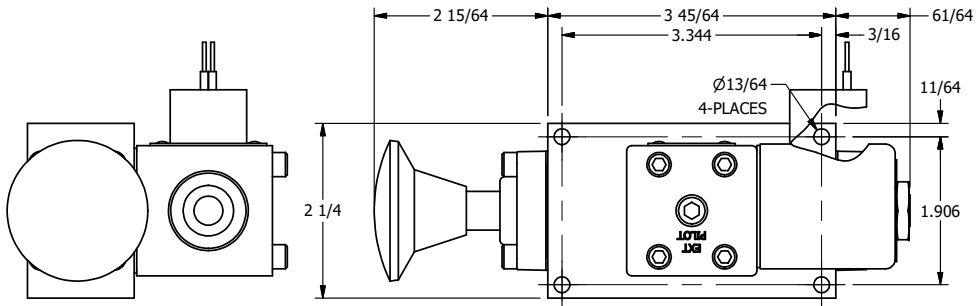

4

3

2

1

AAA
PRODUCTS
INTERNATIONAL

AAA PRODUCTS INTERNATIONAL
7114 Harry Hines Blvd
Dallas, TX 75235

TITLE: 1/4" SIDE PORT, SNGL SOL, 2 POS, SPR RTRN, CLASSIC SOL, TPD VENT, PALM ASSIST

PART NO.: DIM_SAK2T