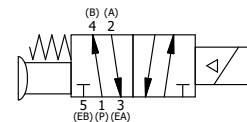

4

3

2

1

AAA
PRODUCTS
INTERNATIONAL

AAA PRODUCTS INTERNATIONAL
7114 Harry Hines Blvd
Dallas, TX 75235

TITLE: 1/4" SIDE PORT, SNGL SOL, 2 POS,
SPR RTRN, CLASSIC SOL,
LCKNG OVRD, TPD VENT, PALM ASSIST

PART NO.:
DIM_SAK20T