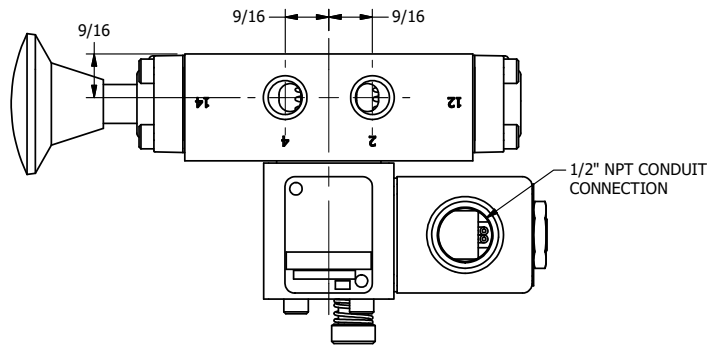

4

3

2

1

AAA
PRODUCTS
INTERNATIONAL

AAA PRODUCTS INTERNATIONAL
7114 Harry Hines Blvd
Dallas, TX 75235

TITLE: 1/4" SIDE PORT, SNGL SOL, 2 POS,
SPR RTRN, CLASSIC SOL,
LCKNG OVRD, TPD VENT, PALM ASSIST

PART NO.:
DIM_SAK20T