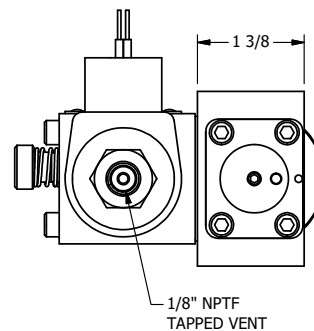

4

3

2

1

AAA
PRODUCTS
INTERNATIONAL

AAA PRODUCTS INTERNATIONAL
7114 Harry Hines Blvd
Dallas, TX 75235

TITLE: 1/4" SIDE PORT, SNGL SOL, 2 POS,
SPR RTRN, CLASSIC SOL,
LCKNG OVRD, TPD VENT, PALM ASSIST

PART NO.:
DIM_SAK20T