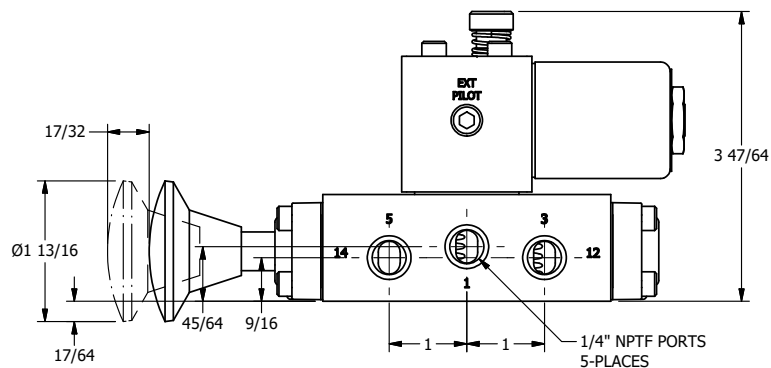

4

3

2

1

AAA
PRODUCTS
INTERNATIONAL

AAA PRODUCTS INTERNATIONAL
7114 Harry Hines Blvd
Dallas, TX 75235

TITLE: 1/4" SIDE PORT, SNGL SOL, 2 POS,
SPR RTRN, CLASSIC SOL,
LCKNG OVRD, TPD VENT, PALM ASSIST

PART NO.:
DIM_SAK20T