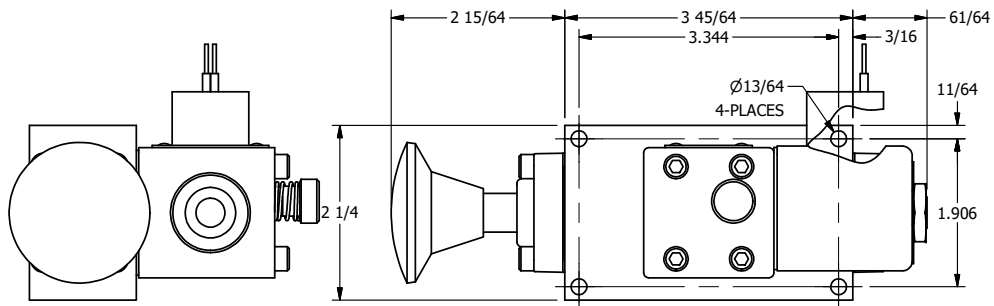

4

3

2

1

AAA
PRODUCTS
INTERNATIONAL

AAA PRODUCTS INTERNATIONAL
7114 Harry Hines Blvd
Dallas, TX 75235

TITLE: 1/4" SIDE PORT, SNGL SOL, 2 POS,
SPR RTRN, CLASSIC SOL,
LCKNG OVRD, TPD VENT, PALM ASSIST

PART NO.:
DIM_SAK20T