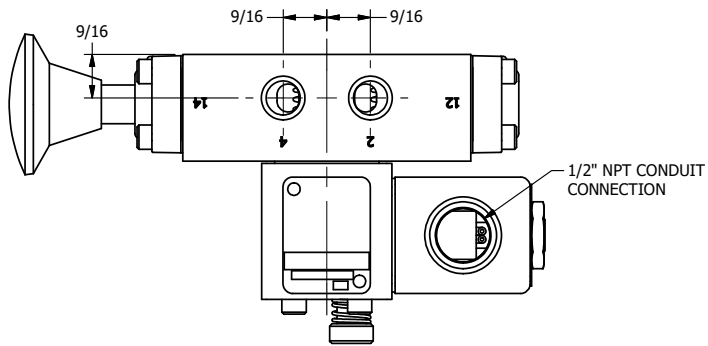

4

3

2

1

1/2" NPT CONDUIT CONNECTION

1/8" NPTF TAPPED VENT

1/4" NPTF PORTS 5-PLACES

AAA
PRODUCTS
INTERNATIONAL

AAA PRODUCTS INTERNATIONAL
7114 Harry Hines Blvd
Dallas, TX 75235

TITLE: 1/4" SIDE PORT, SNGL SOL, 2 POS,
SPR RTRN, CLASSIC SOL,
PUSH OVRD, TPD VENT, PALM AST

PART NO.:
DIM_SAK2OPT

THE INFORMATION CONTAINED WITHIN THIS DOCUMENT IS PROPRIETARY TO AAA PRODUCTS AND MAY NOT BE DISCLOSED WITHOUT PRIOR WRITTEN CONSENT