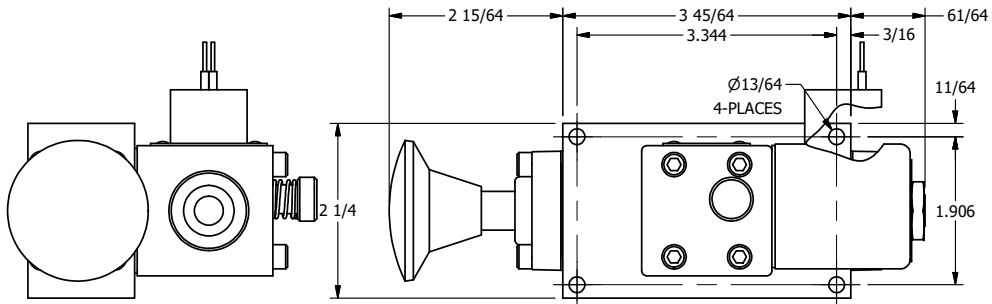

4

3

2

1

1/2" NPT CONDUIT CONNECTION

1/8" NPTF TAPPED VENT

1/4" NPTF PORTS 5-PLACES

AAA
PRODUCTS
INTERNATIONAL

AAA PRODUCTS INTERNATIONAL
7114 Harry Hines Blvd
Dallas, TX 75235

TITLE: 1/4" SIDE PORT, SNGL SOL, 2 POS,
SPR RTRN, CLASSIC SOL,
PUSH OVRD, TPD VENT, PALM AST

PART NO.:
DIM_SAK2OPT

THE INFORMATION CONTAINED WITHIN THIS DOCUMENT IS PROPRIETARY TO AAA PRODUCTS AND MAY NOT BE DISCLOSED WITHOUT PRIOR WRITTEN CONSENT