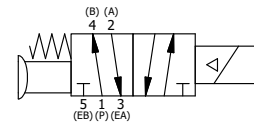

4

3

2

1

1/2" NPT CONDUIT CONNECTION

1/8" NPTF TAPPED VENT

1/4" NPTF PORTS 5-PLACES

AAA
PRODUCTS
INTERNATIONAL

AAA PRODUCTS INTERNATIONAL
7114 Harry Hines Blvd
Dallas, TX 75235

TITLE: 1/4" SIDE PORT, SNGL SOL, 2 POS,
SPR RTRN, CLASSIC SOL,
PUSH OVRD, TPD VENT, PALM AST

PART NO.:
DIM_SAK2OPT

THE INFORMATION CONTAINED WITHIN THIS DOCUMENT IS PROPRIETARY TO AAA PRODUCTS AND MAY NOT BE DISCLOSED WITHOUT PRIOR WRITTEN CONSENT