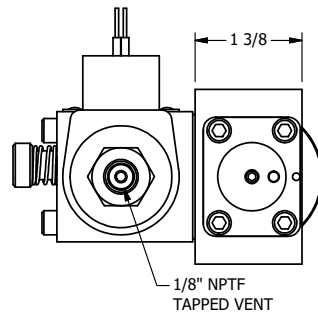

4

3

2

1

1/2" NPT CONDUIT CONNECTION

1/8" NPTF TAPPED VENT

1/4" NPTF PORTS 5-PLACES

AAA
PRODUCTS
INTERNATIONAL

AAA PRODUCTS INTERNATIONAL
7114 Harry Hines Blvd
Dallas, TX 75235

TITLE: 1/4" SIDE PORT, SNGL SOL, 2 POS,
SPR RTRN, CLASSIC SOL,
PUSH OVRD, TPD VENT, PALM AST

PART NO.:
DIM_SAK2OPT

THE INFORMATION CONTAINED WITHIN THIS DOCUMENT IS PROPRIETARY TO AAA PRODUCTS AND MAY NOT BE DISCLOSED WITHOUT PRIOR WRITTEN CONSENT