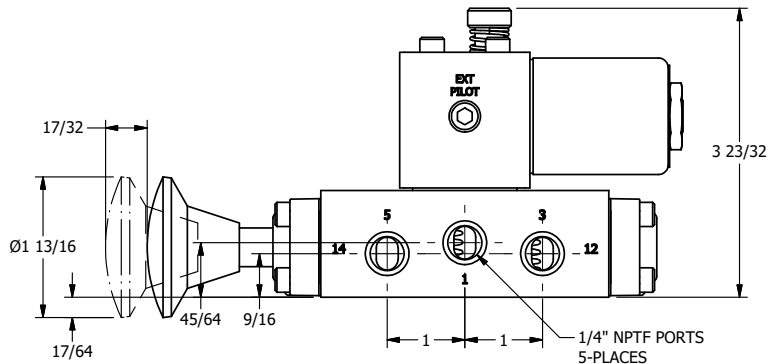

4

3

2

1

1/2" NPT CONDUIT CONNECTION

1/8" NPTF TAPPED VENT

1/4" NPTF PORTS 5-PLACES

AAA
PRODUCTS
INTERNATIONAL

AAA PRODUCTS INTERNATIONAL
7114 Harry Hines Blvd
Dallas, TX 75235

TITLE: 1/4" SIDE PORT, SNGL SOL, 2 POS,
SPR RTRN, CLASSIC SOL,
PUSH OVRD, TPD VENT, PALM AST

PART NO.:
DIM_SAK2OPT

THE INFORMATION CONTAINED WITHIN THIS DOCUMENT IS PROPRIETARY TO AAA PRODUCTS AND MAY NOT BE DISCLOSED WITHOUT PRIOR WRITTEN CONSENT