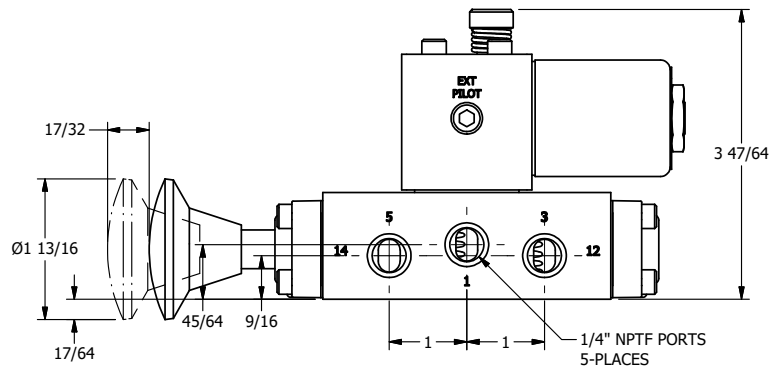

4

3

2

1

1/2" NPT CONDUIT CONNECTION

1/4" NPTF PORTS 5-PLACES

AAA
PRODUCTS
INTERNATIONAL

AAA PRODUCTS INTERNATIONAL
7114 Harry Hines Blvd
Dallas, TX 75235

TITLE: 1/4" SIDE PORT, SNGL SOL, 2 POS,
SPR RTRN, CLASSIC SOL,
NON-LCKNG OVRD, PALM ASSIST

PART NO.:
DIM_SAK20N

THE INFORMATION CONTAINED WITHIN THIS DOCUMENT IS PROPRIETARY TO AAA PRODUCTS AND MAY NOT BE DISCLOSED WITHOUT PRIOR WRITTEN CONSENT