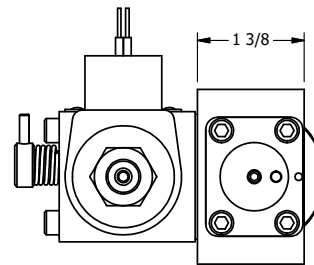

4

3

2

1

1/2" NPT CONDUIT CONNECTION

1/4" NPTF PORTS 5-PLACES

AAA
PRODUCTS
INTERNATIONAL

AAA PRODUCTS INTERNATIONAL
7114 Harry Hines Blvd
Dallas, TX 75235

TITLE: 1/4" SIDE PORT, SNGL SOL, 2 POS,
SPR RTRN, CLASSIC SOL,
NON-LCKNG OVRD, PALM ASSIST

PART NO.:
DIM_SAK20N

THE INFORMATION CONTAINED WITHIN THIS DOCUMENT IS PROPRIETARY TO AAA PRODUCTS AND MAY NOT BE DISCLOSED WITHOUT PRIOR WRITTEN CONSENT