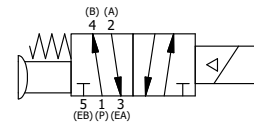

4

3

2

1

1/2" NPT CONDUIT CONNECTION

1/4" NPTF PORTS 5-PLACES

AAA
PRODUCTS
INTERNATIONAL

AAA PRODUCTS INTERNATIONAL
7114 Harry Hines Blvd
Dallas, TX 75235

TITLE: 1/4" SIDE PORT, SNGL SOL, 2 POS,
SPR RTRN, CLASSIC SOL,
NON-LCKNG OVRD, PALM ASSIST

PART NO.:
DIM_SAK20N

THE INFORMATION CONTAINED WITHIN THIS DOCUMENT IS PROPRIETARY TO AAA PRODUCTS AND MAY NOT BE DISCLOSED WITHOUT PRIOR WRITTEN CONSENT