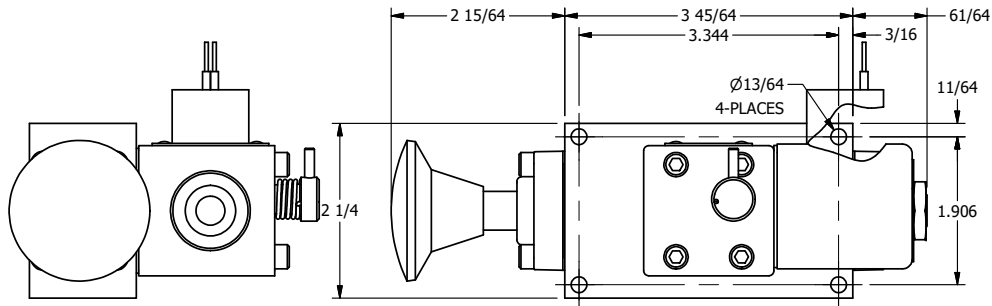

4

3

2

1

1/2" NPT CONDUIT CONNECTION

1/4" NPTF PORTS 5-PLACES

AAA
PRODUCTS
INTERNATIONAL

AAA PRODUCTS INTERNATIONAL
7114 Harry Hines Blvd
Dallas, TX 75235

TITLE: 1/4" SIDE PORT, SNGL SOL, 2 POS,
SPR RTRN, CLASSIC SOL,
NON-LCKNG OVRD, PALM ASSIST

PART NO.:
DIM_SAK20N

THE INFORMATION CONTAINED WITHIN THIS DOCUMENT IS PROPRIETARY TO AAA PRODUCTS AND MAY NOT BE DISCLOSED WITHOUT PRIOR WRITTEN CONSENT