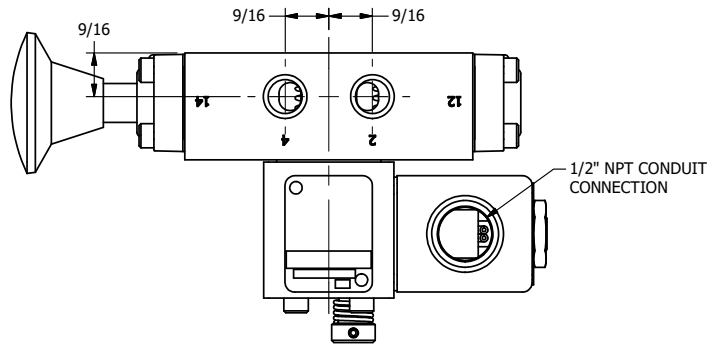

4

3

2

1

1/2" NPT CONDUIT CONNECTION

1/4" NPTF PORTS 5-PLACES

AAA
PRODUCTS
INTERNATIONAL

AAA PRODUCTS INTERNATIONAL
7114 Harry Hines Blvd
Dallas, TX 75235

TITLE: 1/4" SIDE PORT, SNGL SOL, 2 POS,
SPR RTRN, CLASSIC SOL,
NON-LCKNG OVRD, PALM ASSIST

PART NO.:
DIM_SAK20N

THE INFORMATION CONTAINED WITHIN THIS DOCUMENT IS PROPRIETARY TO AAA PRODUCTS AND MAY NOT BE DISCLOSED WITHOUT PRIOR WRITTEN CONSENT