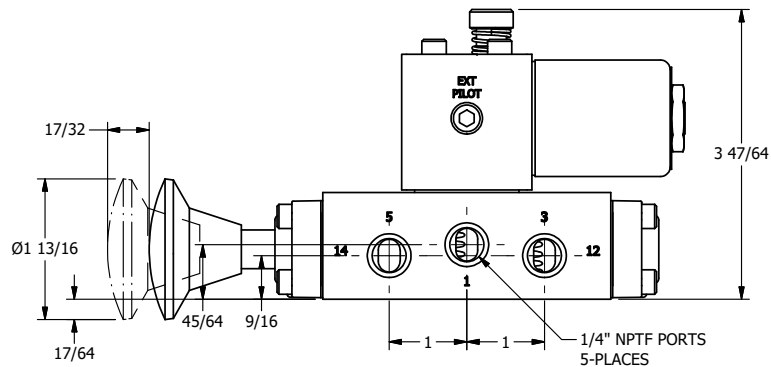

4

3

2

1

1/2" NPT CONDUIT CONNECTION

1/4" NPTF PORTS 5-PLACES

AAA
PRODUCTS
INTERNATIONAL

AAA PRODUCTS INTERNATIONAL
7114 Harry Hines Blvd
Dallas, TX 75235

TITLE: 1/4" SIDE PORT, SNGL SOL, 2 POS,
SPR RTRN, CLASSIC SOL,
LCKNG OVRD, PALM ASSIST

PART NO.:
DIM_SAK20

THE INFORMATION CONTAINED WITHIN THIS DOCUMENT IS PROPRIETARY TO AAA PRODUCTS AND MAY NOT BE DISCLOSED WITHOUT PRIOR WRITTEN CONSENT