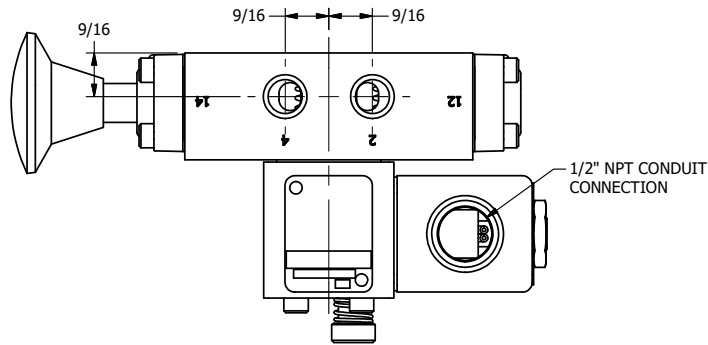

4

3

2

1

1/2" NPT CONDUIT CONNECTION

1/4" NPTF PORTS 5-PLACES

AAA
PRODUCTS
INTERNATIONAL

AAA PRODUCTS INTERNATIONAL
7114 Harry Hines Blvd
Dallas, TX 75235

TITLE: 1/4" SIDE PORT, SNGL SOL, 2 POS,
SPR RTRN, CLASSIC SOL,
LCKNG OVRD, PALM ASSIST

PART NO.:
DIM_SAK20

THE INFORMATION CONTAINED WITHIN THIS DOCUMENT IS PROPRIETARY TO AAA PRODUCTS AND MAY NOT BE DISCLOSED WITHOUT PRIOR WRITTEN CONSENT