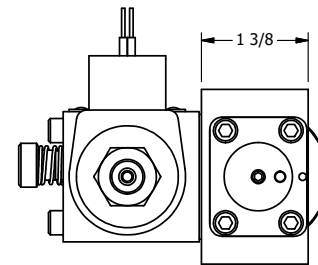

4

3

2

1

1/2" NPT CONDUIT CONNECTION

1/4" NPTF PORTS 5-PLACES

AAA
PRODUCTS
INTERNATIONAL

AAA PRODUCTS INTERNATIONAL
7114 Harry Hines Blvd
Dallas, TX 75235

TITLE: 1/4" SIDE PORT, SNGL SOL, 2 POS,
SPR RTRN, CLASSIC SOL,
LCKNG OVRD, PALM ASSIST

PART NO.:
DIM_SAK20

THE INFORMATION CONTAINED WITHIN THIS DOCUMENT IS PROPRIETARY TO AAA PRODUCTS AND MAY NOT BE DISCLOSED WITHOUT PRIOR WRITTEN CONSENT