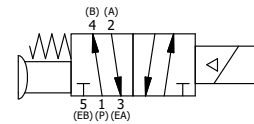

4

3

2

1

1/2" NPT CONDUIT CONNECTION

1/4" NPTF PORTS 5-PLACES

AAA
PRODUCTS
INTERNATIONAL

AAA PRODUCTS INTERNATIONAL
7114 Harry Hines Blvd
Dallas, TX 75235

TITLE: 1/4" SIDE PORT, SNGL SOL, 2 POS,
SPR RTRN, CLASSIC SOL,
LCKNG OVRD, PALM ASSIST

PART NO.:
DIM_SAK20

THE INFORMATION CONTAINED WITHIN THIS DOCUMENT IS PROPRIETARY TO AAA PRODUCTS AND MAY NOT BE DISCLOSED WITHOUT PRIOR WRITTEN CONSENT