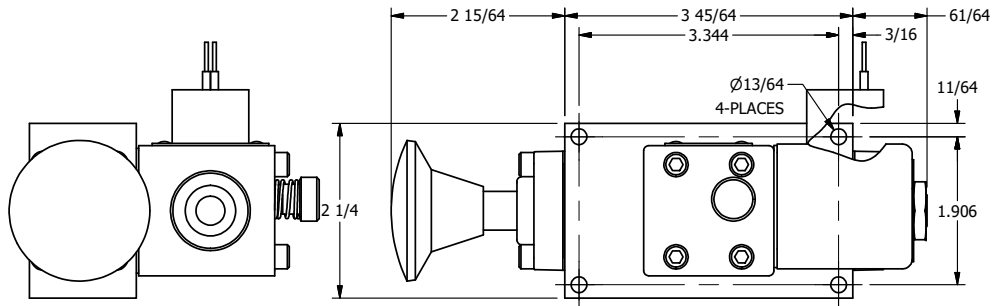

4

3

2

1

1/2" NPT CONDUIT CONNECTION

1/4" NPTF PORTS 5-PLACES

AAA
PRODUCTS
INTERNATIONAL

AAA PRODUCTS INTERNATIONAL
7114 Harry Hines Blvd
Dallas, TX 75235

TITLE: 1/4" SIDE PORT, SNGL SOL, 2 POS,
SPR RTRN, CLASSIC SOL,
LCKNG OVRD, PALM ASSIST

PART NO.:
DIM_SAK20

THE INFORMATION CONTAINED WITHIN THIS DOCUMENT IS PROPRIETARY TO AAA PRODUCTS AND MAY NOT BE DISCLOSED WITHOUT PRIOR WRITTEN CONSENT