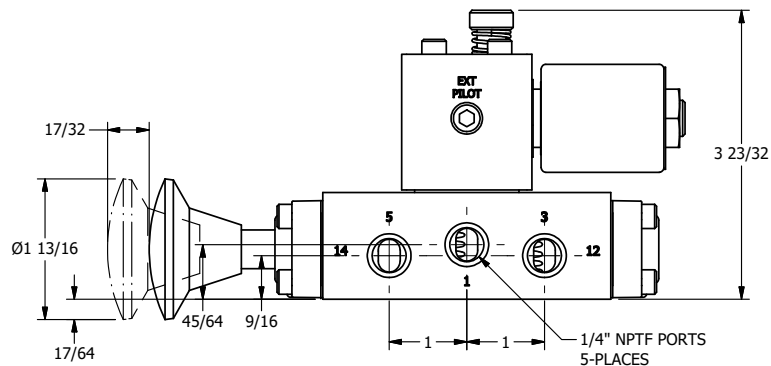

4

3

2

1

**AAA**  
PRODUCTS  
INTERNATIONAL

**AAA PRODUCTS INTERNATIONAL**  
7114 Harry Hines Blvd  
Dallas, TX 75235

TITLE: 1/4" SIDE PORT, SNGL SOL, 2 POS, SPR RTRN, MOLD-OVER, PUSH OVRD, TPD VENT, PALM AST