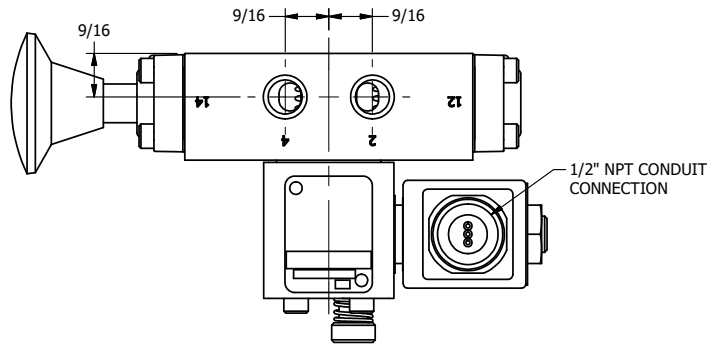

4

3

2

1

**AAA**  
PRODUCTS  
INTERNATIONAL

**AAA PRODUCTS INTERNATIONAL**  
7114 Harry Hines Blvd  
Dallas, TX 75235

TITLE: 1/4" SIDE PORT, SNGL SOL, 2 POS, SPR RTRN, MOLD-OVER, PUSH OVRD, TPD VENT, PALM AST

PART NO.: DIM\_SAK2MOPT

THE INFORMATION CONTAINED WITHIN THIS DOCUMENT IS PROPRIETARY TO AAA PRODUCTS AND MAY NOT BE DISCLOSED WITHOUT PRIOR WRITTEN CONSENT

4

3

2

1