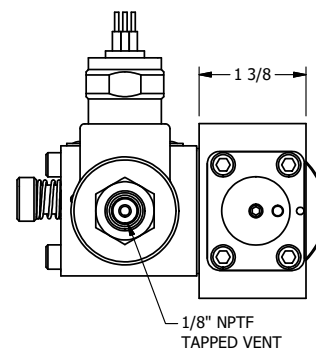

4

3

2

1

**AAA**  
PRODUCTS  
INTERNATIONAL

**AAA PRODUCTS INTERNATIONAL**  
7114 Harry Hines Blvd  
Dallas, TX 75235

TITLE: 1/4" SIDE PORT, SNGL SOL, 2 POS, SPR RTRN, MOLD-OVER, PUSH OVRD, TPD VENT, PALM AST

PART NO.: DIM\_SAK2MOPT

THE INFORMATION CONTAINED WITHIN THIS DOCUMENT IS PROPRIETARY TO AAA PRODUCTS AND MAY NOT BE DISCLOSED WITHOUT PRIOR WRITTEN CONSENT

4

3

2

1