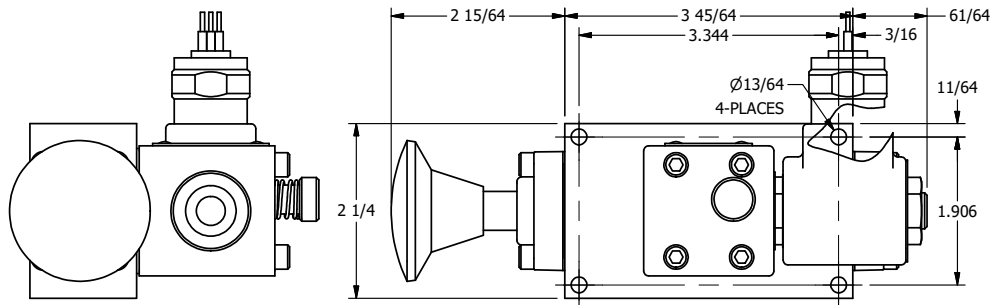

4

3

2

1

**AAA**  
PRODUCTS  
INTERNATIONAL

**AAA PRODUCTS INTERNATIONAL**  
7114 Harry Hines Blvd  
Dallas, TX 75235

TITLE: 1/4" SIDE PORT, SNGL SOL, 2 POS, SPR RTRN, MOLD-OVER, PUSH OVRD, TPD VENT, PALM AST

PART NO.: DIM\_SAK2MOPT

THE INFORMATION CONTAINED WITHIN THIS DOCUMENT IS PROPRIETARY TO AAA PRODUCTS AND MAY NOT BE DISCLOSED WITHOUT PRIOR WRITTEN CONSENT

4

3

2

1