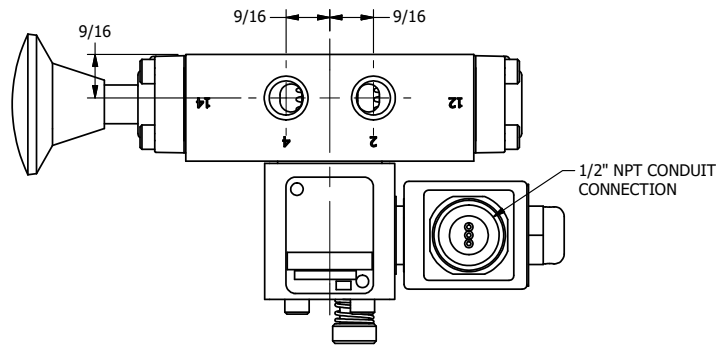

4

3

2

1

AAA
PRODUCTS
INTERNATIONAL

AAA PRODUCTS INTERNATIONAL
7114 Harry Hines Blvd
Dallas, TX 75235

TITLE: 1/4" SIDE PORT, SNGL SOL, 2 POS,
SPR RTRN, MOLD-OVER,
PUSH OVRD, EXCLDR, PALM AST

PART NO.:
DIM_SAK2MOPL