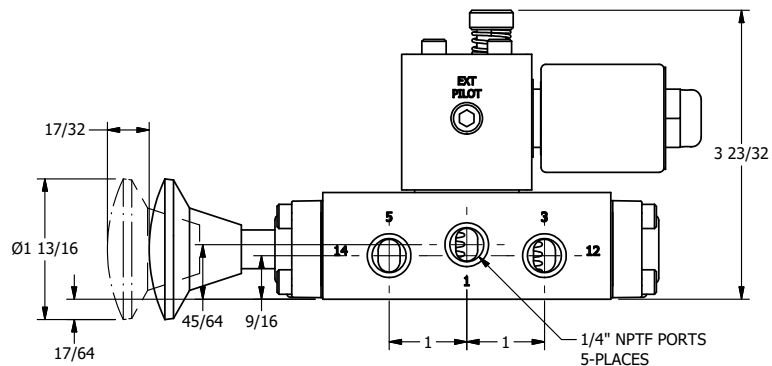

4

3

2

1

AAA
PRODUCTS
INTERNATIONAL

AAA PRODUCTS INTERNATIONAL
7114 Harry Hines Blvd
Dallas, TX 75235

TITLE: 1/4" SIDE PORT, SNGL SOL, 2 POS,
SPR RTRN, MOLD-OVER,
PUSH OVRD, EXCLDR, PALM AST

PART NO.:
DIM_SAK2MOPL