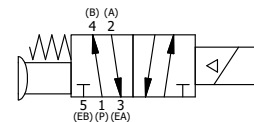

4

3

2

1

AAA
PRODUCTS
INTERNATIONAL

AAA PRODUCTS INTERNATIONAL
7114 Harry Hines Blvd
Dallas, TX 75235

TITLE: 1/4" SIDE PORT, SNGL SOL, 2 POS,
SPR RTRN, MOLD-OVER,
PUSH OVRD, EXCLDR, PALM AST

PART NO.:
DIM_SAK2MOPL