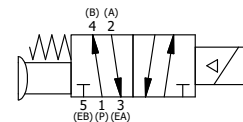

4

3

2

1

**AAA**  
PRODUCTS  
INTERNATIONAL  
**AAA PRODUCTS  
INTERNATIONAL**  
7114 Harry Hines Blvd  
Dallas, TX 75235

TITLE: 1/4" SIDE PORT, SNGL SOL, 2 POS,  
SPR RTRN, CLASSIC SOL,  
PALM ASSIST

PART NO.:  
DIM\_SAK2