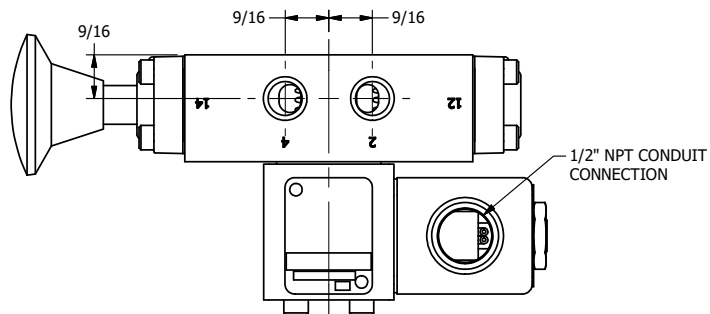

4

3

2

1

**AAA**  
PRODUCTS  
INTERNATIONAL  
**AAA PRODUCTS  
INTERNATIONAL**  
7114 Harry Hines Blvd  
Dallas, TX 75235

TITLE: 1/4" SIDE PORT, SNGL SOL, 2 POS,  
SPR RTRN, CLASSIC SOL,  
PALM ASSIST

PART NO.:  
DIM\_SAK2