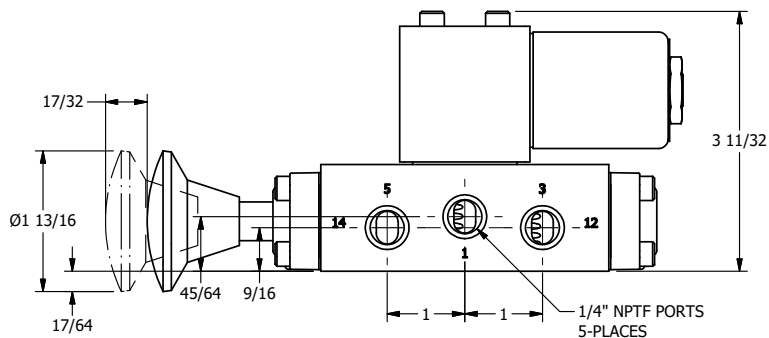

4

3

2

1

**AAA**  
PRODUCTS  
INTERNATIONAL  
**AAA PRODUCTS  
INTERNATIONAL**  
7114 Harry Hines Blvd  
Dallas, TX 75235

TITLE: 1/4" SIDE PORT, SNGL SOL, 2 POS,  
SPR RTRN, CLASSIC SOL,  
PALM ASSIST

PART NO.:  
DIM\_SAK2