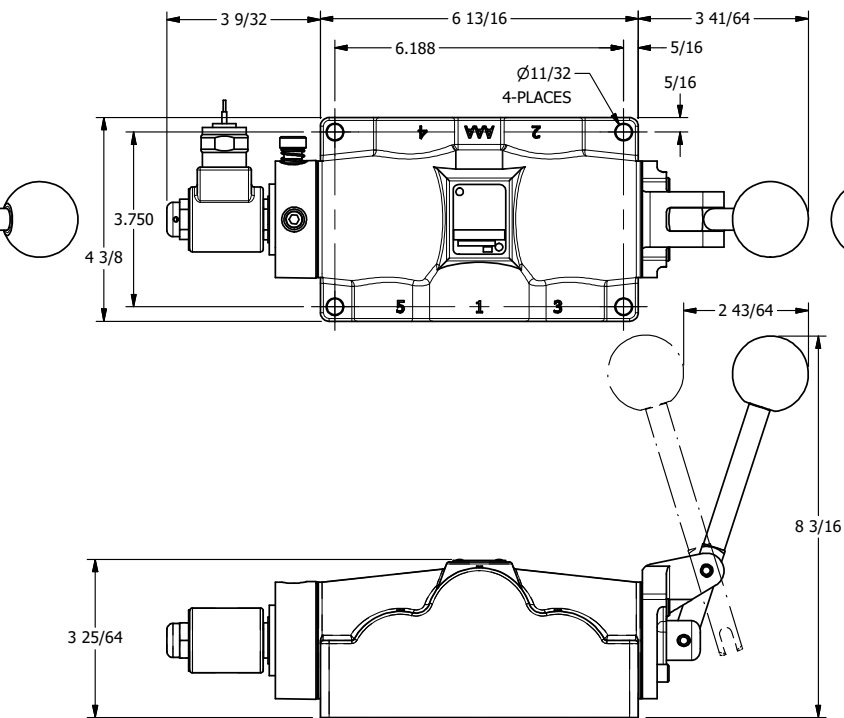

1/2" NPT CONDUIT CONNECTION

**AAA**  
PRODUCTS  
INTERNATIONAL

**AAA PRODUCTS  
INTERNATIONAL**  
7114 Harry Hines Blvd  
Dallas, TX 75235

TITLE: 1" SIDE PORT, SNGL SOL, 2 POS,  
SPR RTN, LVR AST, MOLD-OVER,  
LCKNG OVRD, DUST EXCLDR

DRAWING NO.:  
DIM\_SAH8PMOL

THE INFORMATION CONTAINED WITHIN THIS DOCUMENT IS PROPRIETARY TO AAA PRODUCTS AND MAY NOT BE DISCLOSED WITHOUT PRIOR WRITTEN CONSENT