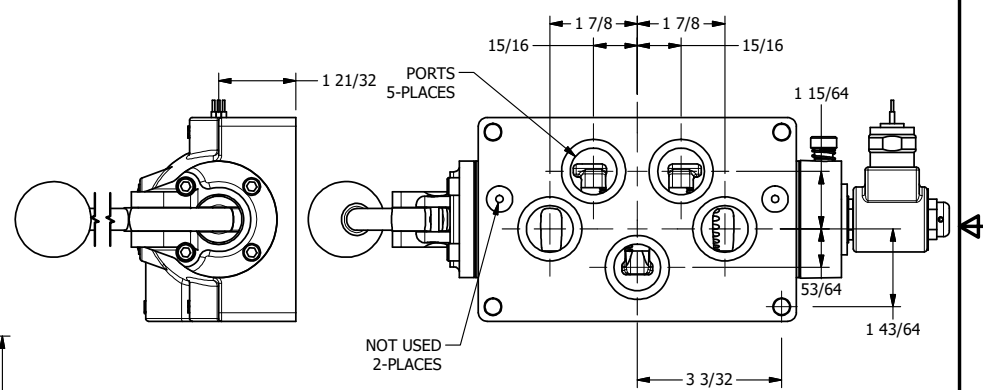

1/2" NPT CONDUIT CONNECTION

**AAA**  
PRODUCTS  
INTERNATIONAL

**AAA PRODUCTS  
INTERNATIONAL**  
7114 Harry Hines Blvd  
Dallas, TX 75235

TITLE: 1" SIDE PORT, SNGL SOL, 2 POS,  
SPR RTN, LVR AST, MOLD-OVER,  
LCKNG OVRD, DUST EXCLDR

DRAWING NO.:  
DIM\_SAH8PMOL

THE INFORMATION CONTAINED WITHIN THIS DOCUMENT IS PROPRIETARY TO AAA PRODUCTS AND MAY NOT BE DISCLOSED WITHOUT PRIOR WRITTEN CONSENT