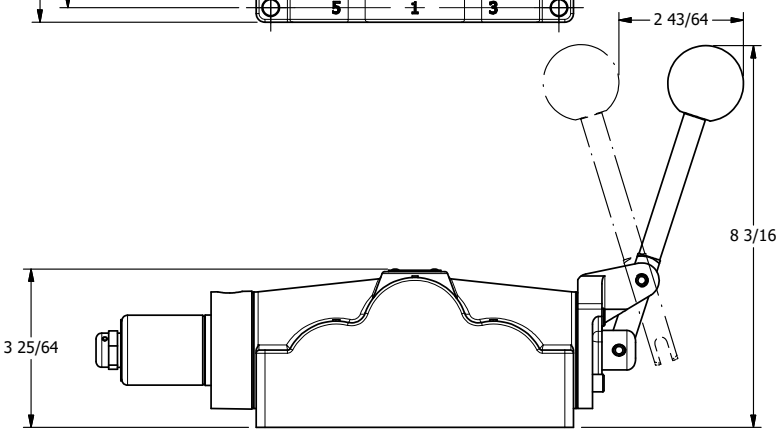

1/2" NPT CONDUIT CONNECTION

AAA
PRODUCTS
INTERNATIONAL

AAA PRODUCTS INTERNATIONAL
7114 Harry Hines Blvd
Dallas, TX 75235

TITLE: 1" SIDE PORT, SNGL SOL, 2 POS,
SPR RTRN, SOL SHFT, LEVER ASSIST,
CLASSIC SOL, DUST EXCLDR

DRAWING NO.:
DIM_SAH8PL

THE INFORMATION CONTAINED WITHIN THIS DOCUMENT IS PROPRIETARY TO AAA PRODUCTS AND MAY NOT BE DISCLOSED WITHOUT PRIOR WRITTEN CONSENT