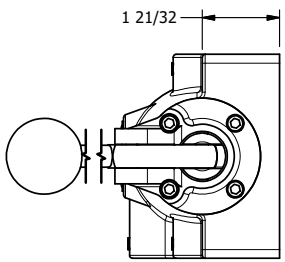

1/2" NPT CONDUIT CONNECTION

AAA
PRODUCTS
INTERNATIONAL

AAA PRODUCTS INTERNATIONAL
7114 Harry Hines Blvd
Dallas, TX 75235

TITLE: 1" SIDE PORT, SNGL SOL, 2 POS,
SPR RTRN, SOL SHFT, LEVER ASSIST,
CLASSIC SOL, DUST EXCLDR

DRAWING NO.:
DIM_SAH8PL

THE INFORMATION CONTAINED WITHIN THIS DOCUMENT IS PROPRIETARY TO AAA PRODUCTS AND MAY NOT BE DISCLOSED WITHOUT PRIOR WRITTEN CONSENT