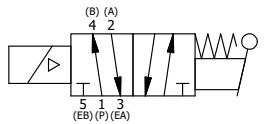

1/2" NPT CONDUIT CONNECTION

AAA
PRODUCTS
INTERNATIONAL

AAA PRODUCTS INTERNATIONAL
7114 Harry Hines Blvd
Dallas, TX 75235

TITLE: 1" SIDE PORT, SNGL SOL, 2 POS,
SPR RTRN, SOL SHFT, LEVER ASSIST,
CLASSIC SOL, DUST EXCLDR

DRAWING NO.:
DIM_SAH8PL

THE INFORMATION CONTAINED WITHIN THIS DOCUMENT IS PROPRIETARY TO AAA PRODUCTS AND MAY NOT BE DISCLOSED WITHOUT PRIOR WRITTEN CONSENT