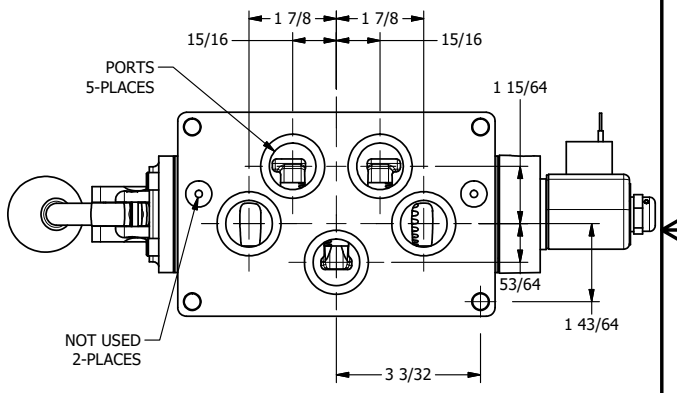

1/2" NPT CONDUIT CONNECTION

AAA
PRODUCTS
INTERNATIONAL

AAA PRODUCTS INTERNATIONAL
7114 Harry Hines Blvd
Dallas, TX 75235

TITLE: 1" SIDE PORT, SNGL SOL, 2 POS,
SPR RTRN, SOL SHFT, LEVER ASSIST,
CLASSIC SOL, DUST EXCLDR

DRAWING NO.:
DIM_SAH8PL

THE INFORMATION CONTAINED WITHIN THIS DOCUMENT IS PROPRIETARY TO AAA PRODUCTS AND MAY NOT BE DISCLOSED WITHOUT PRIOR WRITTEN CONSENT