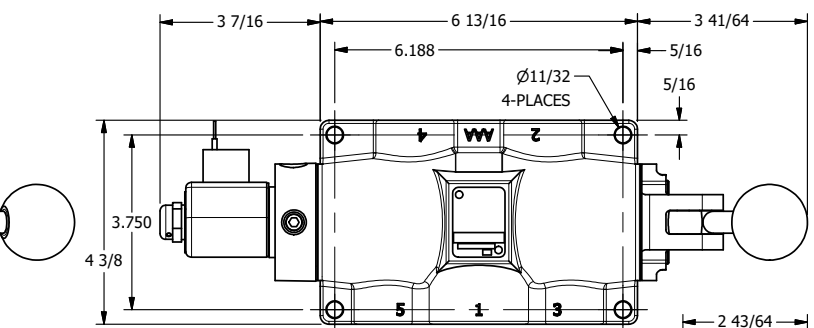

1/2" NPT CONDUIT CONNECTION

AAA
PRODUCTS
INTERNATIONAL

AAA PRODUCTS INTERNATIONAL
7114 Harry Hines Blvd
Dallas, TX 75235

TITLE: 1" SIDE PORT, SNGL SOL, 2 POS,
SPR RTRN, SOL SHFT, LEVER ASSIST,
CLASSIC SOL, DUST EXCLDR

DRAWING NO.:
DIM_SAH8PL

THE INFORMATION CONTAINED WITHIN THIS DOCUMENT IS PROPRIETARY TO AAA PRODUCTS AND MAY NOT BE DISCLOSED WITHOUT PRIOR WRITTEN CONSENT