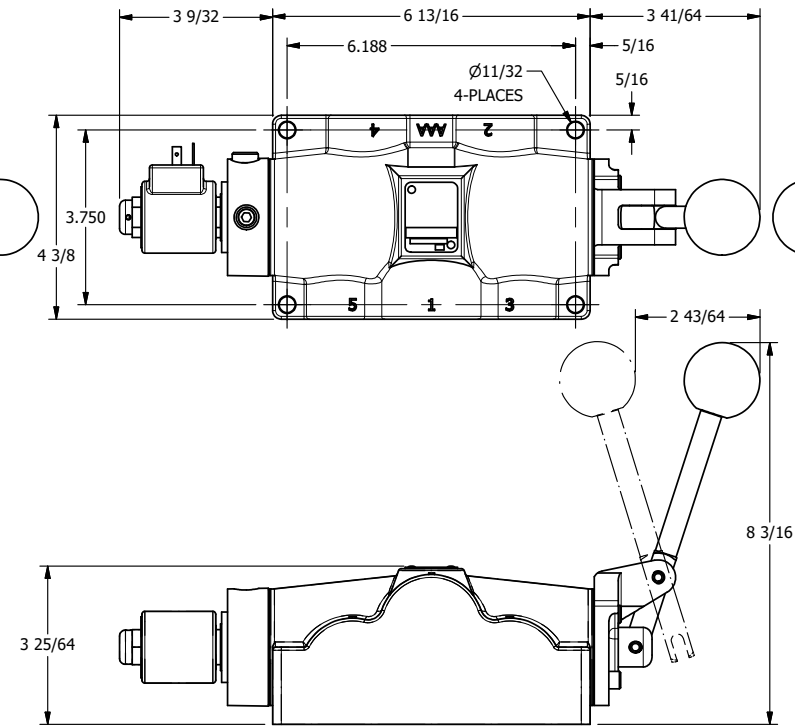

ISO4400 DIN  
CONNECTION

**AAA**  
PRODUCTS  
INTERNATIONAL

**AAA PRODUCTS  
INTERNATIONAL**  
7114 Harry Hines Blvd  
Dallas, TX 75235

TITLE: 1" SIDE PORT, SNGL SOL, 2 POS,  
SPR RTRN, ISO4400 DIN,  
PUSH OVRD, EXCLDR, LVR AST

DRAWING NO.:  
DIM\_SAH8PEDOPL

THE INFORMATION CONTAINED WITHIN THIS DOCUMENT IS PROPRIETARY TO AAA PRODUCTS AND MAY NOT BE DISCLOSED WITHOUT PRIOR WRITTEN CONSENT