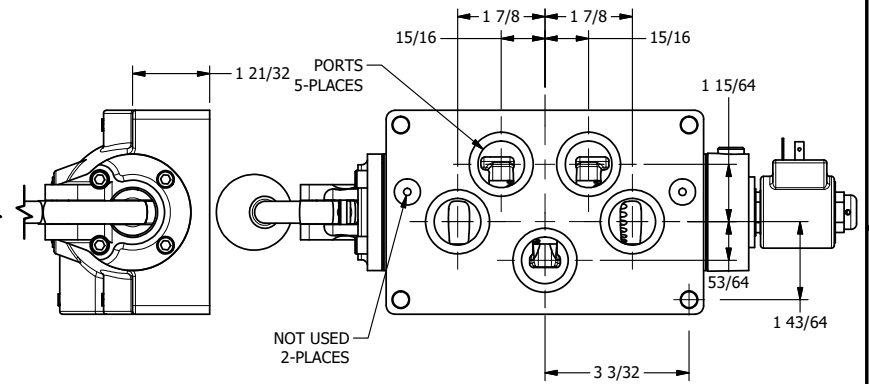

ISO4400 DIN  
CONNECTION

**AAA**  
PRODUCTS  
INTERNATIONAL

**AAA PRODUCTS  
INTERNATIONAL**  
7114 Harry Hines Blvd  
Dallas, TX 75235

TITLE: 1" SIDE PORT, SNGL SOL, 2 POS,  
SPR RTRN, ISO4400 DIN,  
PUSH OVRD, EXCLDR, LVR AST

DRAWING NO.:  
DIM\_SAH8PEDOPL

THE INFORMATION CONTAINED WITHIN THIS DOCUMENT IS PROPRIETARY TO AAA PRODUCTS AND MAY NOT BE DISCLOSED WITHOUT PRIOR WRITTEN CONSENT