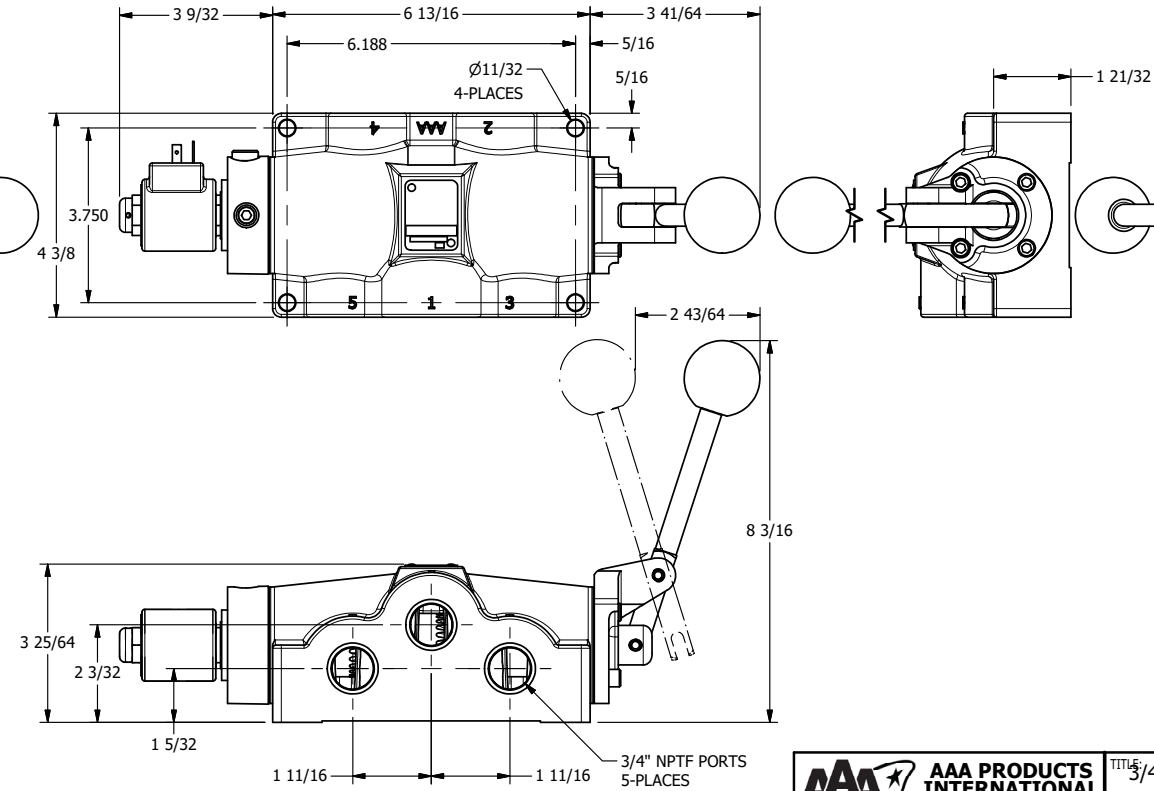

ISO4400 DIN
CONNECTION

AAA
PRODUCTS
INTERNATIONAL

**AAA PRODUCTS
INTERNATIONAL**
7114 Harry Hines Blvd
Dallas, TX 75235

TITLE: $5/4"$ SIDE PORT, SNGL SOL, 2 POS,
SPR RTRN, ISO4400 DIN,
PUSH OVRD, EXCLDR, LVR AST

DRAWING NO.:
DIM_SAH6EDOPL

THE INFORMATION CONTAINED WITHIN THIS DOCUMENT IS PROPRIETARY TO AAA PRODUCTS AND MAY NOT BE DISCLOSED WITHOUT PRIOR WRITTEN CONSENT