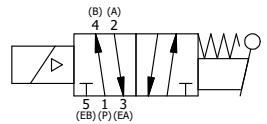

ISO4400 DIN
CONNECTION

AAA
PRODUCTS
INTERNATIONAL

**AAA PRODUCTS
INTERNATIONAL**
7114 Harry Hines Blvd
Dallas, TX 75235

TITLE: $5/4"$ SIDE PORT, SNGL SOL, 2 POS,
SPR RTRN, ISO4400 DIN,
PUSH OVRD, EXCLDR, LVR AST

DRAWING NO.:
DIM_SAH6EDOPL

THE INFORMATION CONTAINED WITHIN THIS DOCUMENT IS PROPRIETARY TO AAA PRODUCTS AND MAY NOT BE DISCLOSED WITHOUT PRIOR WRITTEN CONSENT