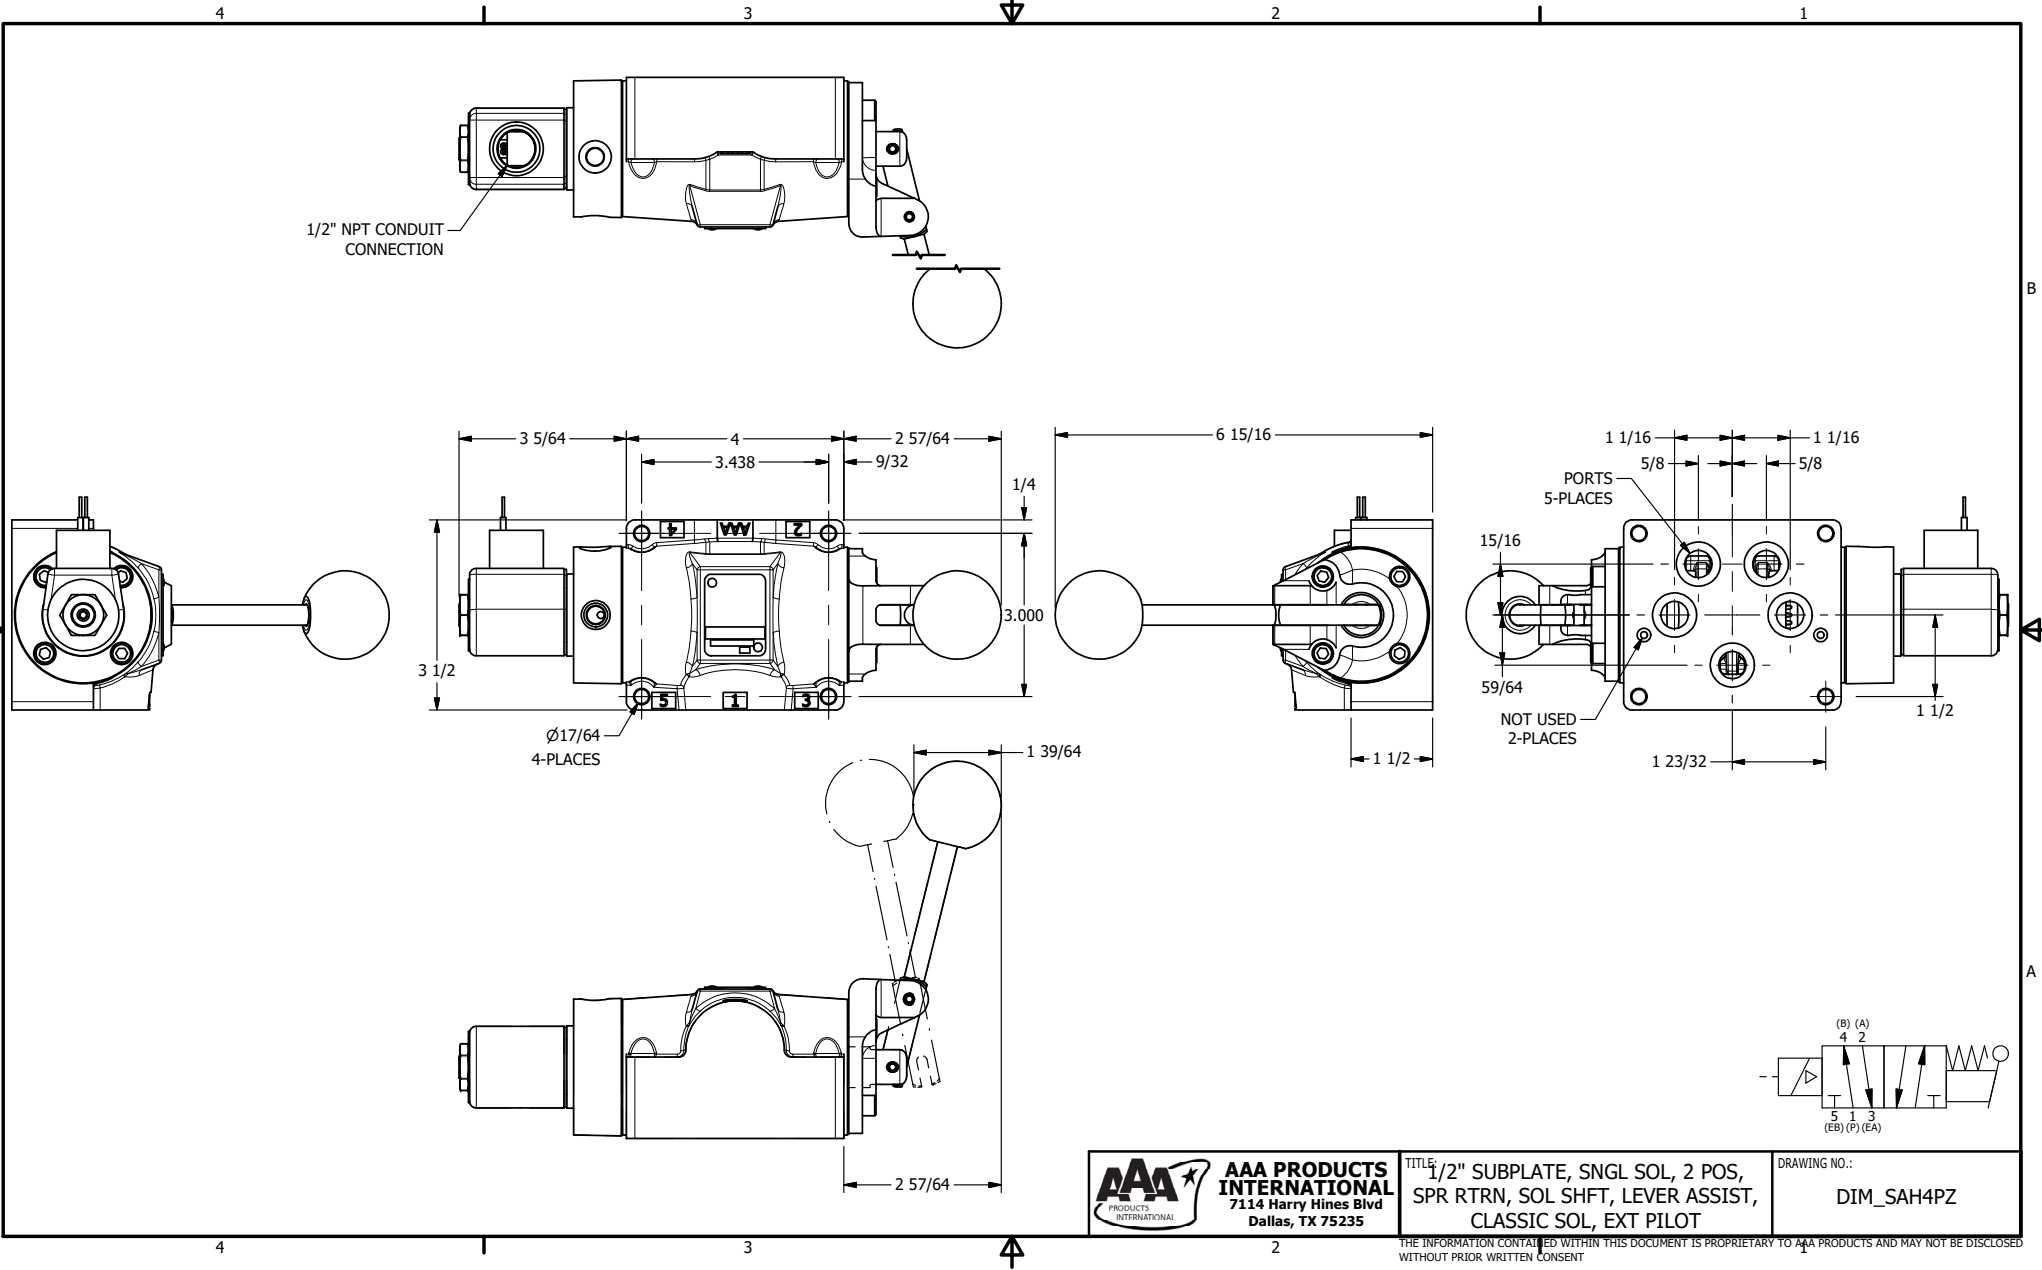

1/2" NPT CONDUIT CONNECTION

AAA
PRODUCTS
INTERNATIONAL

**AAA PRODUCTS
INTERNATIONAL**
7114 Harry Hines Blvd
Dallas, TX 75235

TITLE: 1/2" SUBPLATE, SNGL SOL, 2 POS,
SPR RTRN, SOL SHFT, LEVER ASSIST,
CLASSIC SOL, EXT PILOT

DRAWING NO.:
DIM_SAH4PZ

THE INFORMATION CONTAINED WITHIN THIS DOCUMENT IS PROPRIETARY TO AAA PRODUCTS AND MAY NOT BE DISCLOSED WITHOUT PRIOR WRITTEN CONSENT