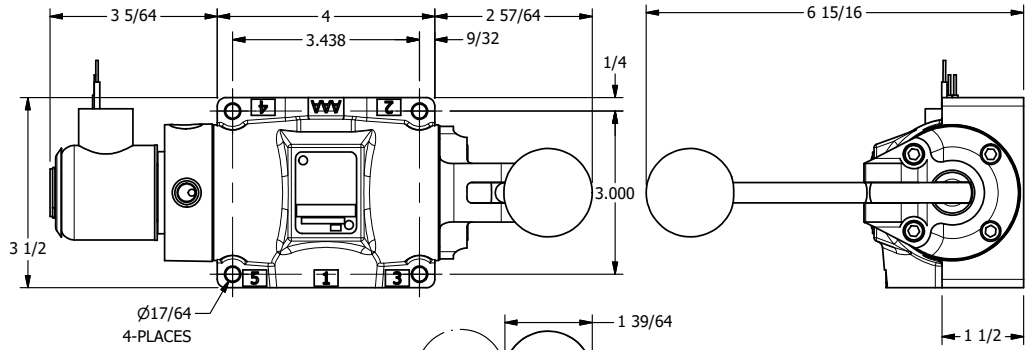

1/2" NPT CONDUIT CONNECTION

AAA
PRODUCTS
INTERNATIONAL
7114 Harry Hines Blvd
Dallas, TX 75235

TITLE: 1/2" SUBPLATE, SNGL SOL, 2 POS,
SPR RTRN, SOL SHFT, LEVER ASSIST,
EXPL PROOF, EXT PILOT

DRAWING NO.:
DIM_SAH4PXZ