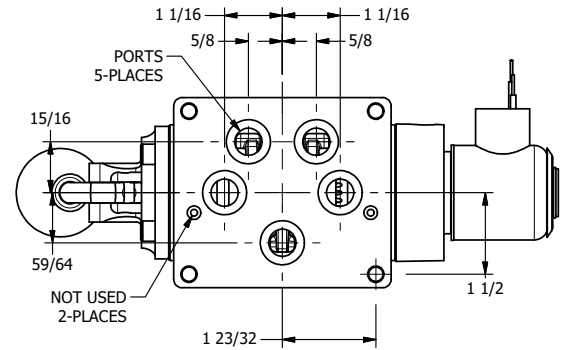

1/2" NPT CONDUIT CONNECTION

AAA
PRODUCTS
INTERNATIONAL
7114 Harry Hines Blvd
Dallas, TX 75235

TITLE: 1/2" SUBPLATE, SNGL SOL, 2 POS,
SPR RTRN, SOL SHFT, LEVER ASSIST,
EXPL PROOF, EXT PILOT

DRAWING NO.:
DIM_SAH4PXZ