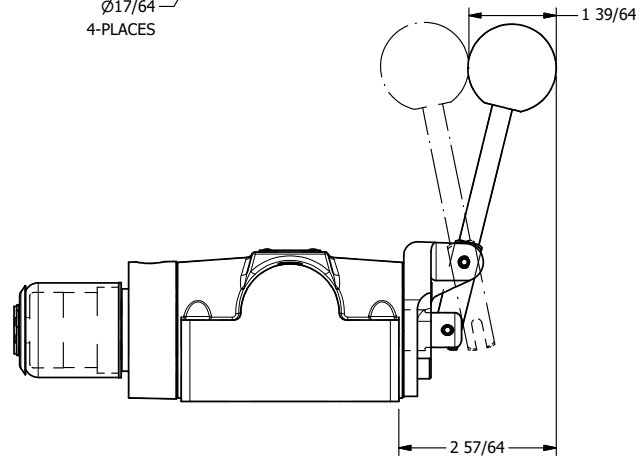

1/2" NPT CONDUIT CONNECTION

AAA
PRODUCTS
INTERNATIONAL
7114 Harry Hines Blvd
Dallas, TX 75235

TITLE: 1/2" SUBPLATE, SNGL SOL, 2 POS,
SPR RTRN, SOL SHFT, LEVER ASSIST,
EXPL PROOF, EXT PILOT

DRAWING NO.:
DIM_SAH4PXZ