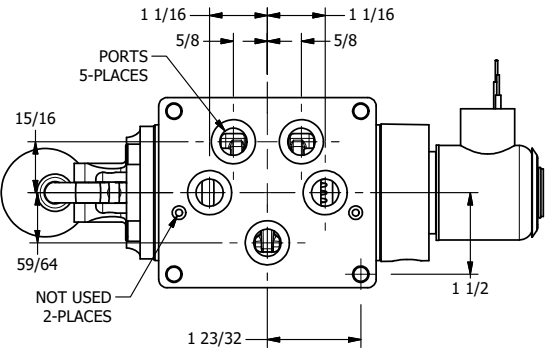

1/2" NPT CONDUIT CONNECTION

AAA
PRODUCTS
INTERNATIONAL

AAA PRODUCTS INTERNATIONAL
7114 Harry Hines Blvd
Dallas, TX 75235

TITLE: 1/2" SUBPLATE, SNGL SOL, 2 POS,
SPR RTRN, SOL SHFT, LEVER ASSIST,
EXPL PROOF, PUSH OVRD

DRAWING NO.:
DIM_SAH4PXOP

THE INFORMATION CONTAINED WITHIN THIS DOCUMENT IS PROPRIETARY TO AAA PRODUCTS AND MAY NOT BE DISCLOSED WITHOUT PRIOR WRITTEN CONSENT