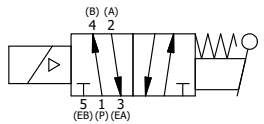

1/2" NPT CONDUIT CONNECTION

AAA
PRODUCTS
INTERNATIONAL

AAA PRODUCTS INTERNATIONAL
7114 Harry Hines Blvd
Dallas, TX 75235

TITLE: 1/2" SUBPLATE, SNGL SOL, 2 POS,
SPR RTRN, SOL SHFT, LEVER ASSIST,
EXPL PROOF, PUSH OVRD