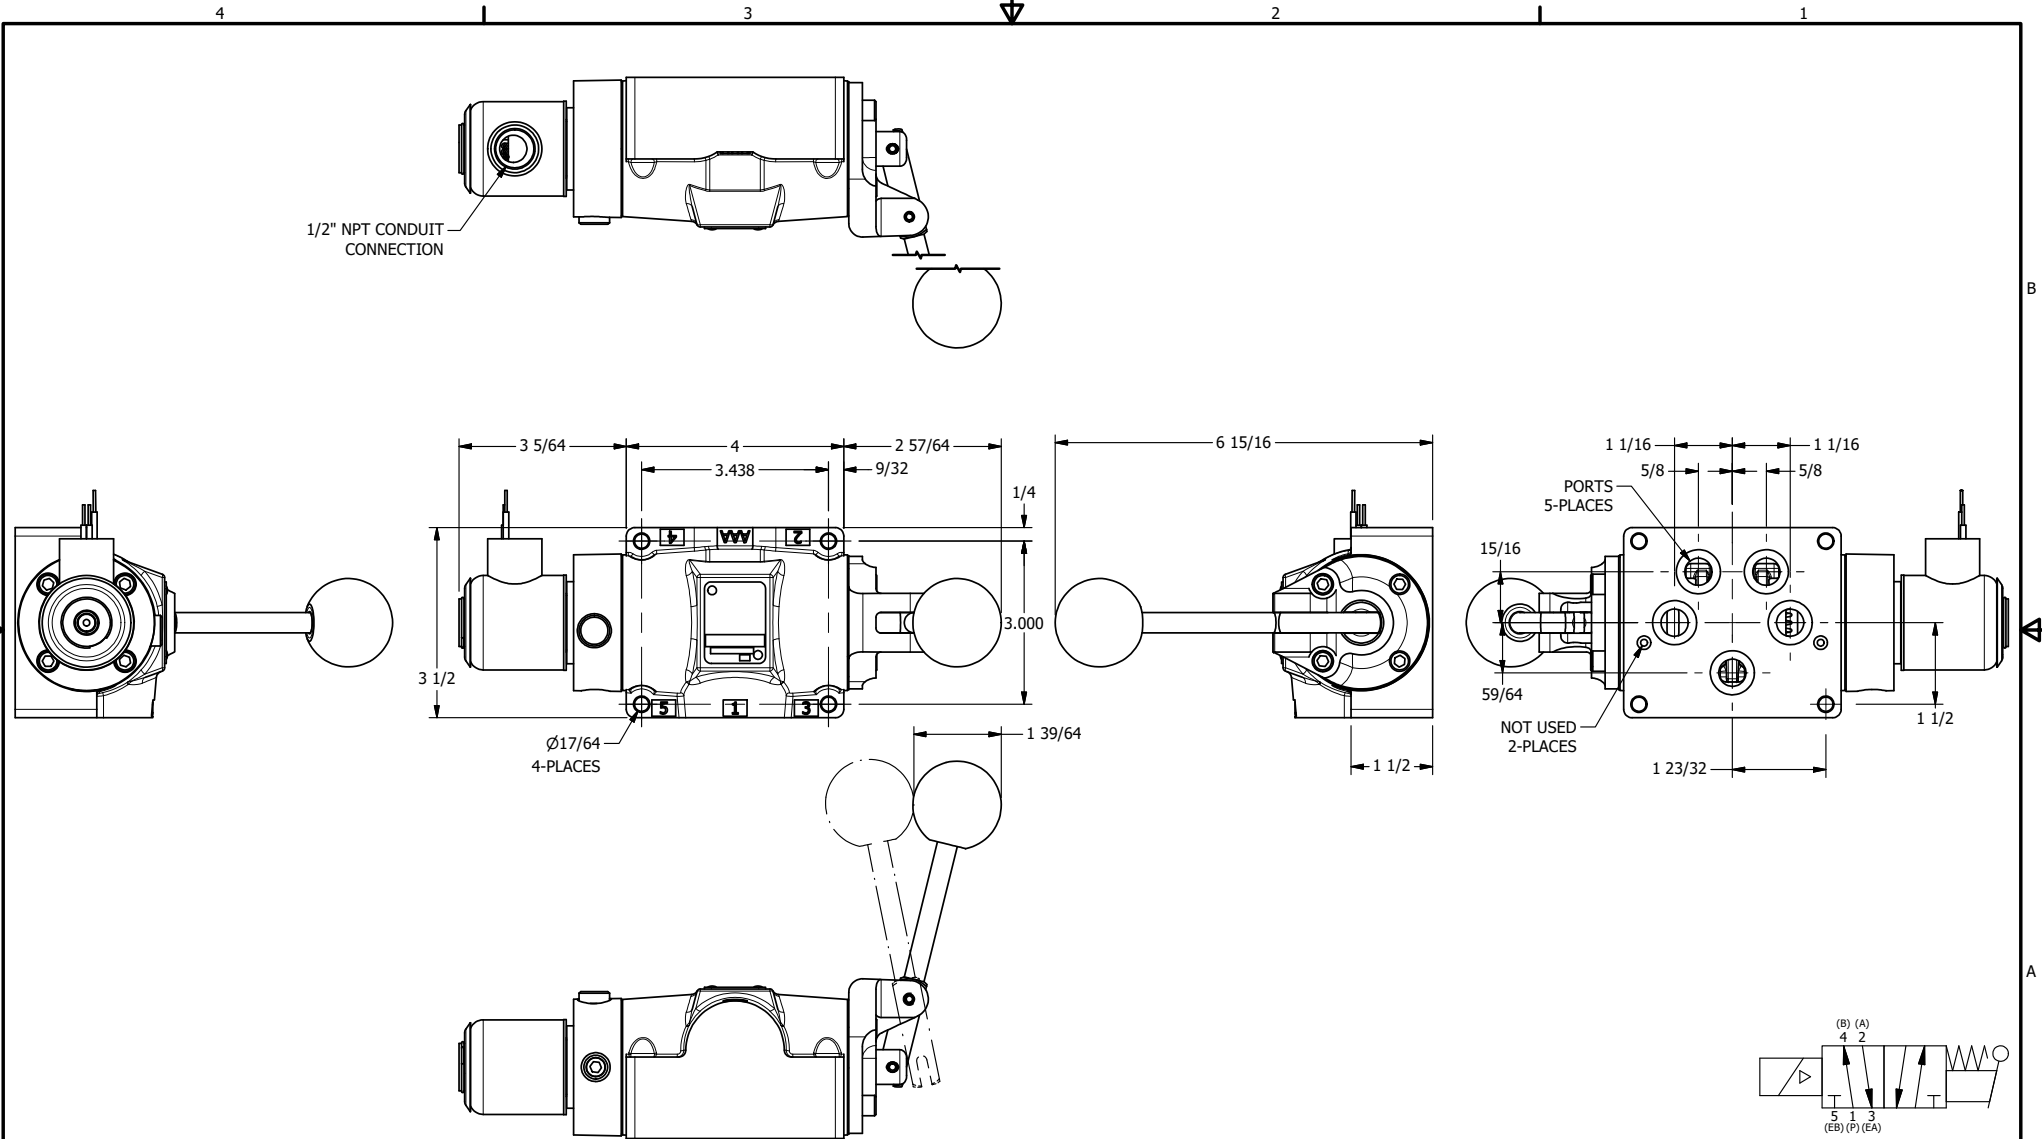

1/2" NPT CONDUIT CONNECTION

AAA
PRODUCTS
INTERNATIONAL

AAA PRODUCTS INTERNATIONAL
7114 Harry Hines Blvd
Dallas, TX 75235

TITLE: 1/2" SUBPLATE, SNGL SOL, 2 POS,
SPR RTRN, SOL SHFT, LEVER ASSIST,
EXPL PROOF, PUSH OVRD

DRAWING NO.:
DIM_SAH4PXOP

THE INFORMATION CONTAINED WITHIN THIS DOCUMENT IS PROPRIETARY TO AAA PRODUCTS AND MAY NOT BE DISCLOSED WITHOUT PRIOR WRITTEN CONSENT