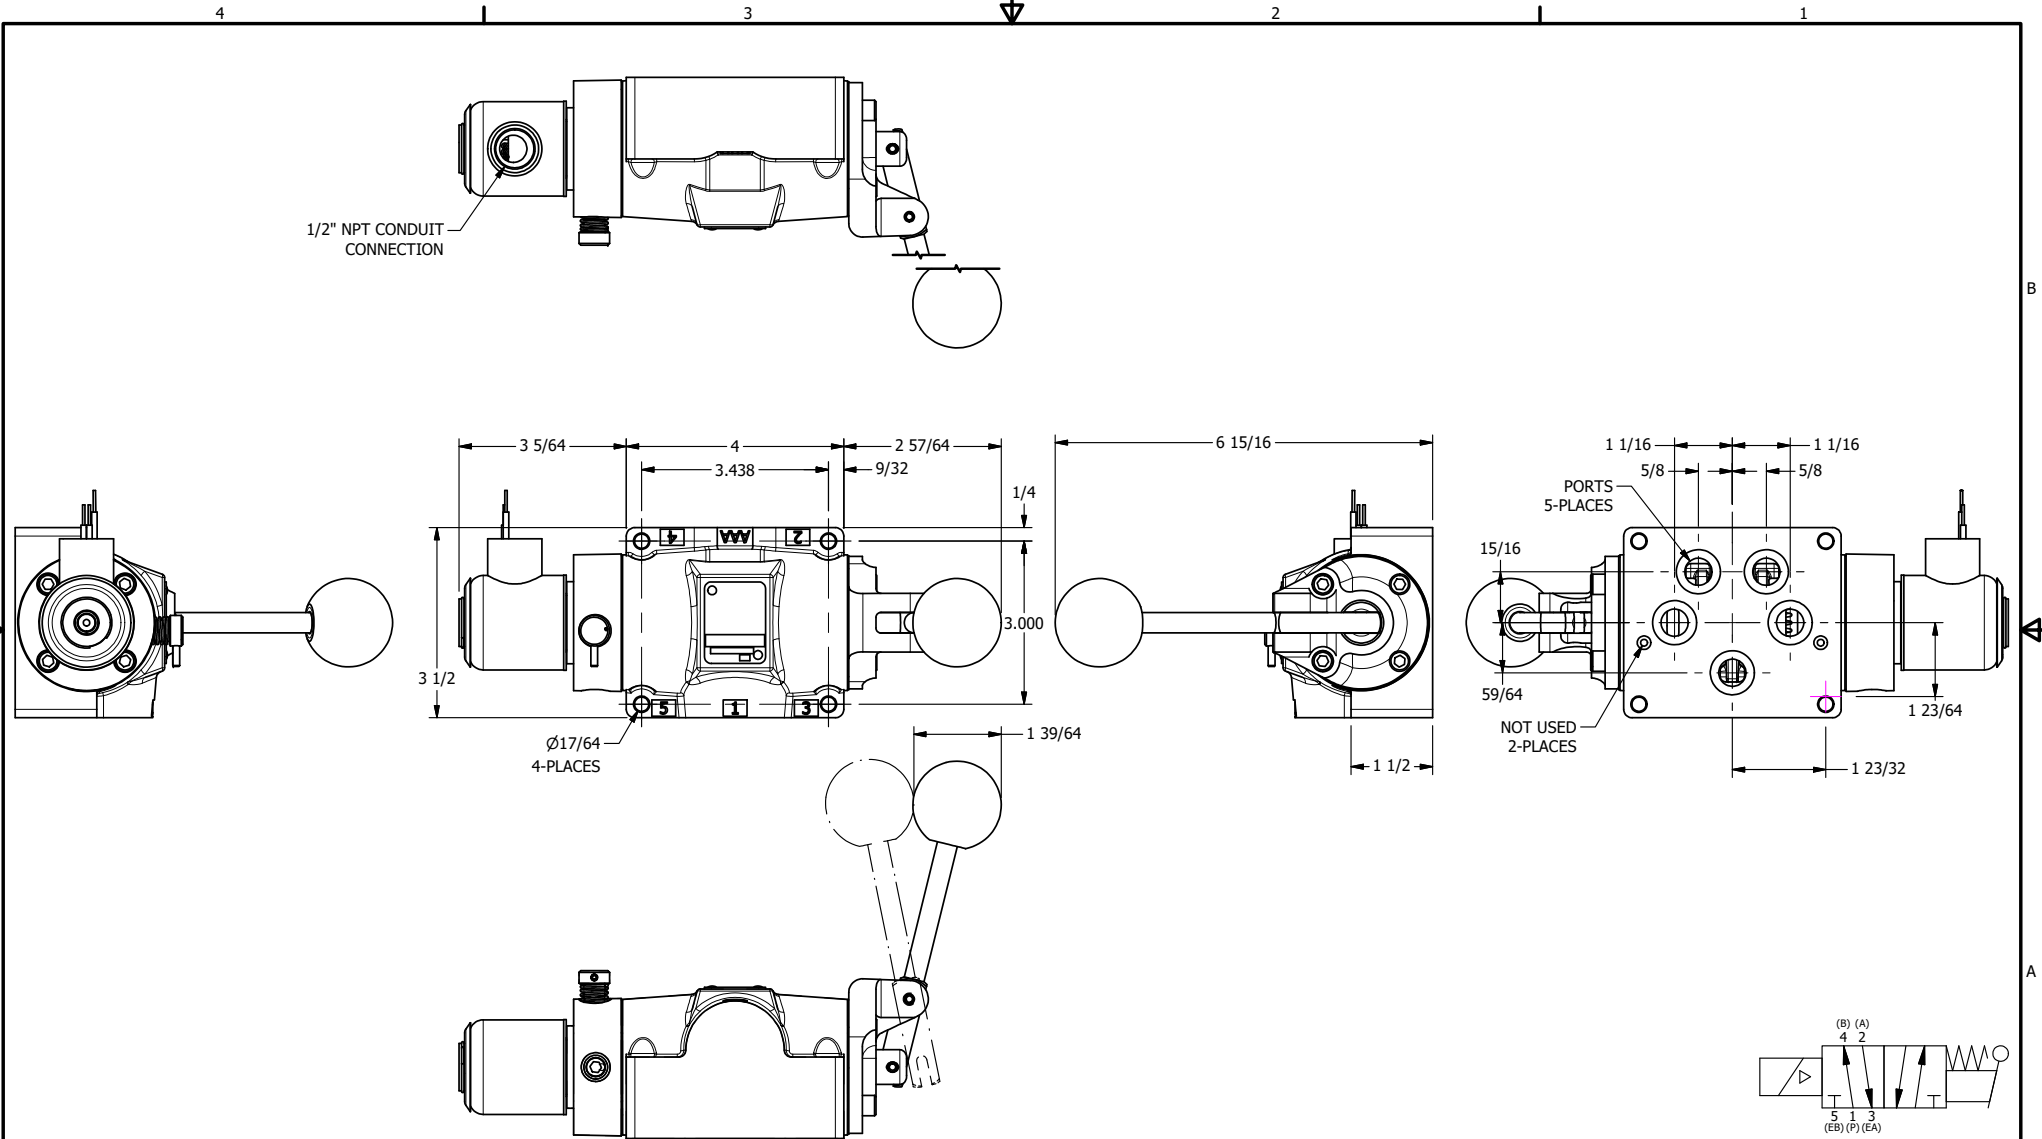

1/2" NPT CONDUIT CONNECTION

AAA
PRODUCTS
INTERNATIONAL

AAA PRODUCTS INTERNATIONAL
7114 Harry Hines Blvd
Dallas, TX 75235

TITLE: 1/2" SUBPLATE, SNGL SOL, 2 POS,
SPR RTRN, SOL SHFT, LEVER ASSIST,
EXPL PROOF, N-LCKNG OVRD

DRAWING NO.:
DIM_SAH4PXON

THE INFORMATION CONTAINED WITHIN THIS DOCUMENT IS PROPRIETARY TO AAA PRODUCTS AND MAY NOT BE DISCLOSED WITHOUT PRIOR WRITTEN CONSENT