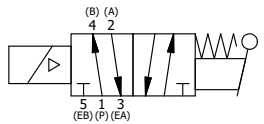

1/2" NPT CONDUIT CONNECTION

AAA
PRODUCTS
INTERNATIONAL

AAA PRODUCTS INTERNATIONAL
7114 Harry Hines Blvd
Dallas, TX 75235

TITLE: 1/2" SUBPLATE, SNGL SOL, 2 POS,
SPR RTRN, SOL SHFT, LEVER ASSIST,
EXPL PROOF, N-LCKNG OVRD