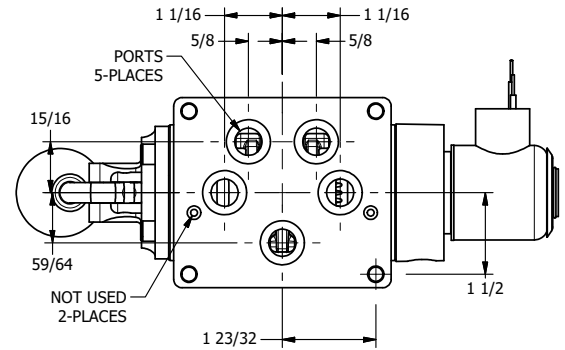

1/2" NPT CONDUIT CONNECTION

**AAA**  
PRODUCTS  
INTERNATIONAL

**AAA PRODUCTS INTERNATIONAL**  
7114 Harry Hines Blvd  
Dallas, TX 75235

TITLE: 1/2" SUBPLATE, SNGL SOL, 2 POS,  
SPR RTRN, SOL SHFT, LEVER ASSIST,  
EXPL PROOF

DRAWING NO.:  
DIM\_SAH4PX

THE INFORMATION CONTAINED WITHIN THIS DOCUMENT IS PROPRIETARY TO AAA PRODUCTS AND MAY NOT BE DISCLOSED WITHOUT PRIOR WRITTEN CONSENT