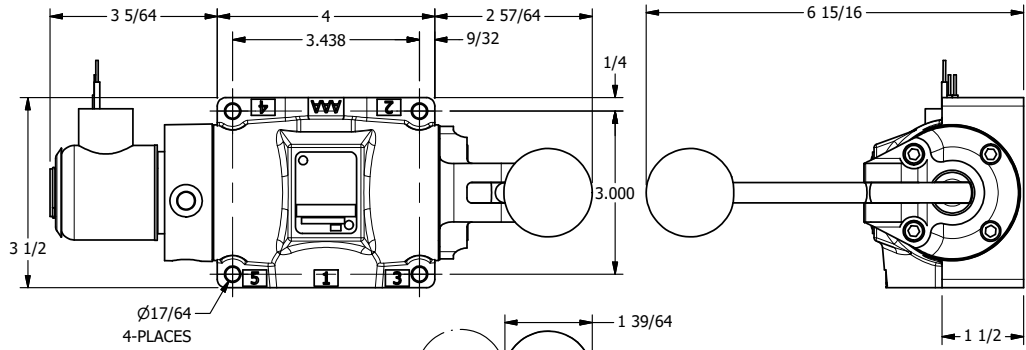

1/2" NPT CONDUIT CONNECTION

**AAA**  
PRODUCTS  
INTERNATIONAL

**AAA PRODUCTS INTERNATIONAL**  
7114 Harry Hines Blvd  
Dallas, TX 75235

TITLE: 1/2" SUBPLATE, SNGL SOL, 2 POS,  
SPR RTRN, SOL SHFT, LEVER ASSIST,  
EXPL PROOF

DRAWING NO.:  
DIM\_SAH4PX

THE INFORMATION CONTAINED WITHIN THIS DOCUMENT IS PROPRIETARY TO AAA PRODUCTS AND MAY NOT BE DISCLOSED WITHOUT PRIOR WRITTEN CONSENT