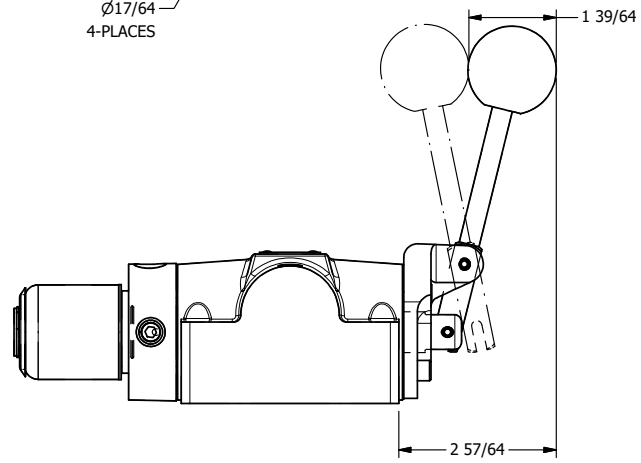

1/2" NPT CONDUIT CONNECTION

**AAA**  
PRODUCTS  
INTERNATIONAL

**AAA PRODUCTS INTERNATIONAL**  
7114 Harry Hines Blvd  
Dallas, TX 75235

TITLE: 1/2" SUBPLATE, SNGL SOL, 2 POS,  
SPR RTRN, SOL SHFT, LEVER ASSIST,  
EXPL PROOF

DRAWING NO.:  
DIM\_SAH4PX

THE INFORMATION CONTAINED WITHIN THIS DOCUMENT IS PROPRIETARY TO AAA PRODUCTS AND MAY NOT BE DISCLOSED WITHOUT PRIOR WRITTEN CONSENT