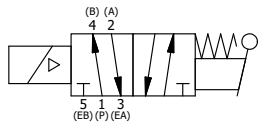

1/2" NPT CONDUIT CONNECTION

AAA PRODUCTS INTERNATIONAL
 7114 Harry Hines Blvd
 Dallas, TX 75235

TITLE: 1/2" SUBPLATE, SNGL SOL, 2 POS, SPR RTRN, SOL SHFT, LEVER ASSIST, CLASSIC SOL, TAPPED VENT

DRAWING NO.: DIM_SAH4PT