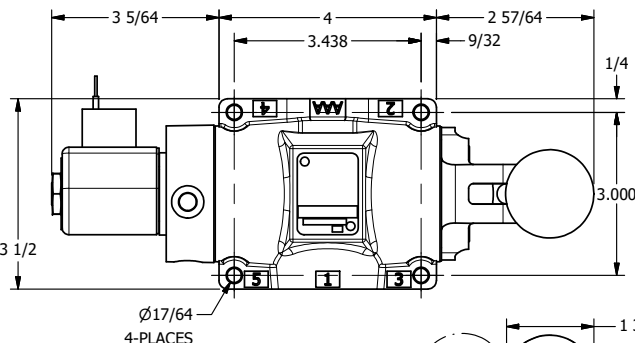

1/2" NPT CONDUIT CONNECTION

AAA PRODUCTS INTERNATIONAL
 7114 Harry Hines Blvd
 Dallas, TX 75235

TITLE: 1/2" SUBPLATE, SNGL SOL, 2 POS, SPR RTRN, SOL SHFT, LEVER ASSIST, CLASSIC SOL, TAPPED VENT

DRAWING NO.: DIM_SAH4PT