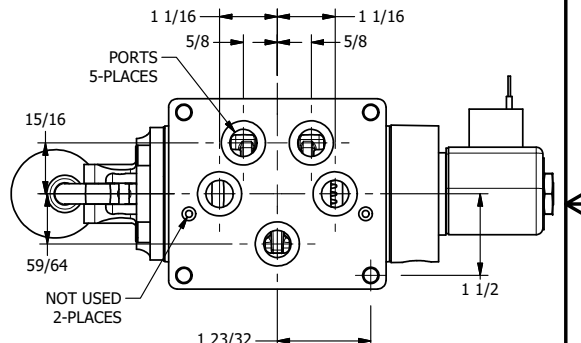

1/2" NPT CONDUIT CONNECTION

AAA PRODUCTS INTERNATIONAL
 7114 Harry Hines Blvd
 Dallas, TX 75235

TITLE: 1/2" SUBPLATE, SNGL SOL, 2 POS, SPR RTRN, SOL SHFT, LEVER ASSIST, CLASSIC SOL, TAPPED VENT

DRAWING NO.: DIM_SAH4PT