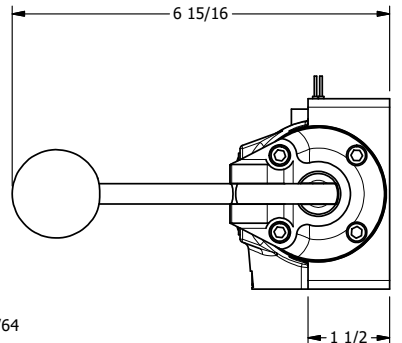

1/2" NPT CONDUIT CONNECTION

AAA PRODUCTS INTERNATIONAL
 7114 Harry Hines Blvd
 Dallas, TX 75235

TITLE: 1/2" SUBPLATE, SNGL SOL, 2 POS, SPR RTRN, SOL SHFT, LEVER ASSIST, CLASSIC SOL, TAPPED VENT

DRAWING NO.: DIM_SAH4PT