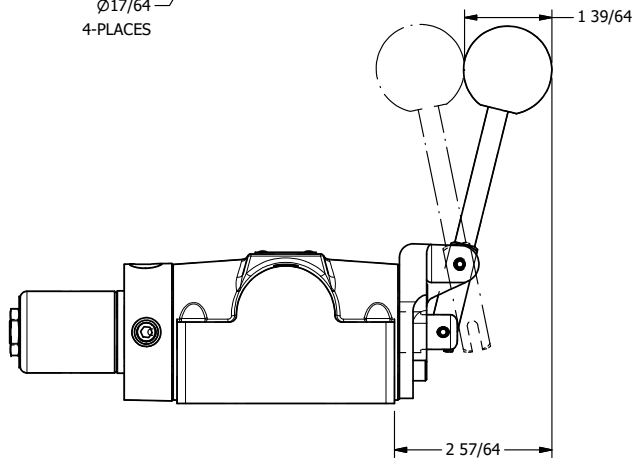

1/2" NPT CONDUIT CONNECTION

AAA PRODUCTS INTERNATIONAL
 7114 Harry Hines Blvd
 Dallas, TX 75235

TITLE: 1/2" SUBPLATE, SNGL SOL, 2 POS, SPR RTRN, SOL SHFT, LEVER ASSIST, CLASSIC SOL, TAPPED VENT

DRAWING NO.: DIM_SAH4PT