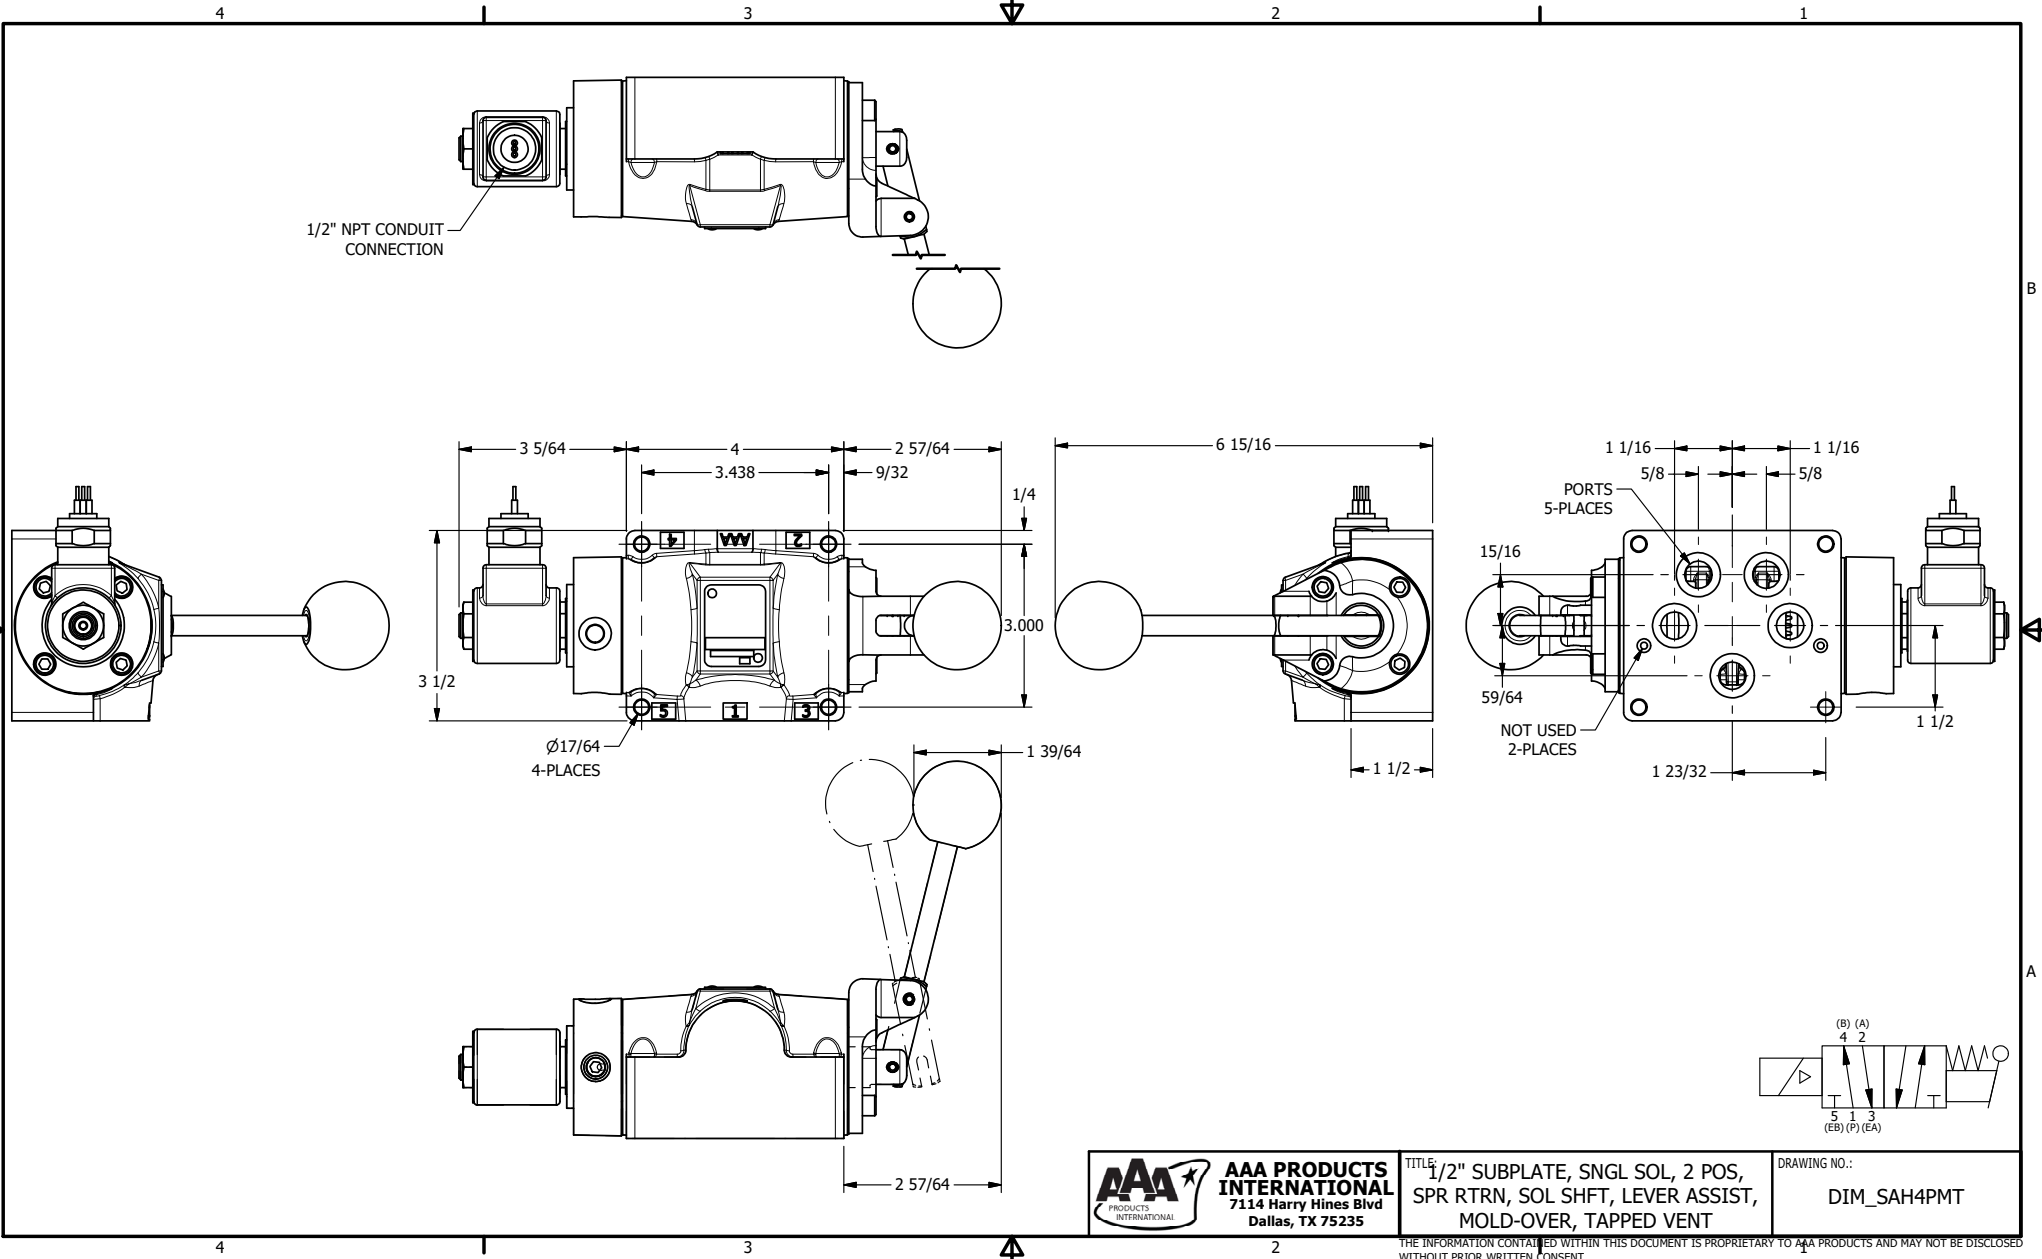

1/2" NPT CONDUIT CONNECTION

AAA
PRODUCTS
INTERNATIONAL

AAA PRODUCTS INTERNATIONAL
7114 Harry Hines Blvd
Dallas, TX 75235

TITLE: 1/2" SUBPLATE, SNGL SOL, 2 POS,
SPR RTRN, SOL SHFT, LEVER ASSIST,
MOLD-OVER, TAPPED VENT

DRAWING NO.:
DIM_SAH4PMT

THE INFORMATION CONTAINED WITHIN THIS DOCUMENT IS PROPRIETARY TO AAA PRODUCTS AND MAY NOT BE DISCLOSED WITHOUT PRIOR WRITTEN CONSENT