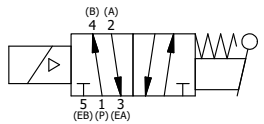

THE INFORMATION CONTAINED WITHIN THIS DOCUMENT IS PROPRIETARY TO AAA PRODUCTS AND MAY NOT BE DISCLOSED WITHOUT PRIOR WRITTEN CONSENT