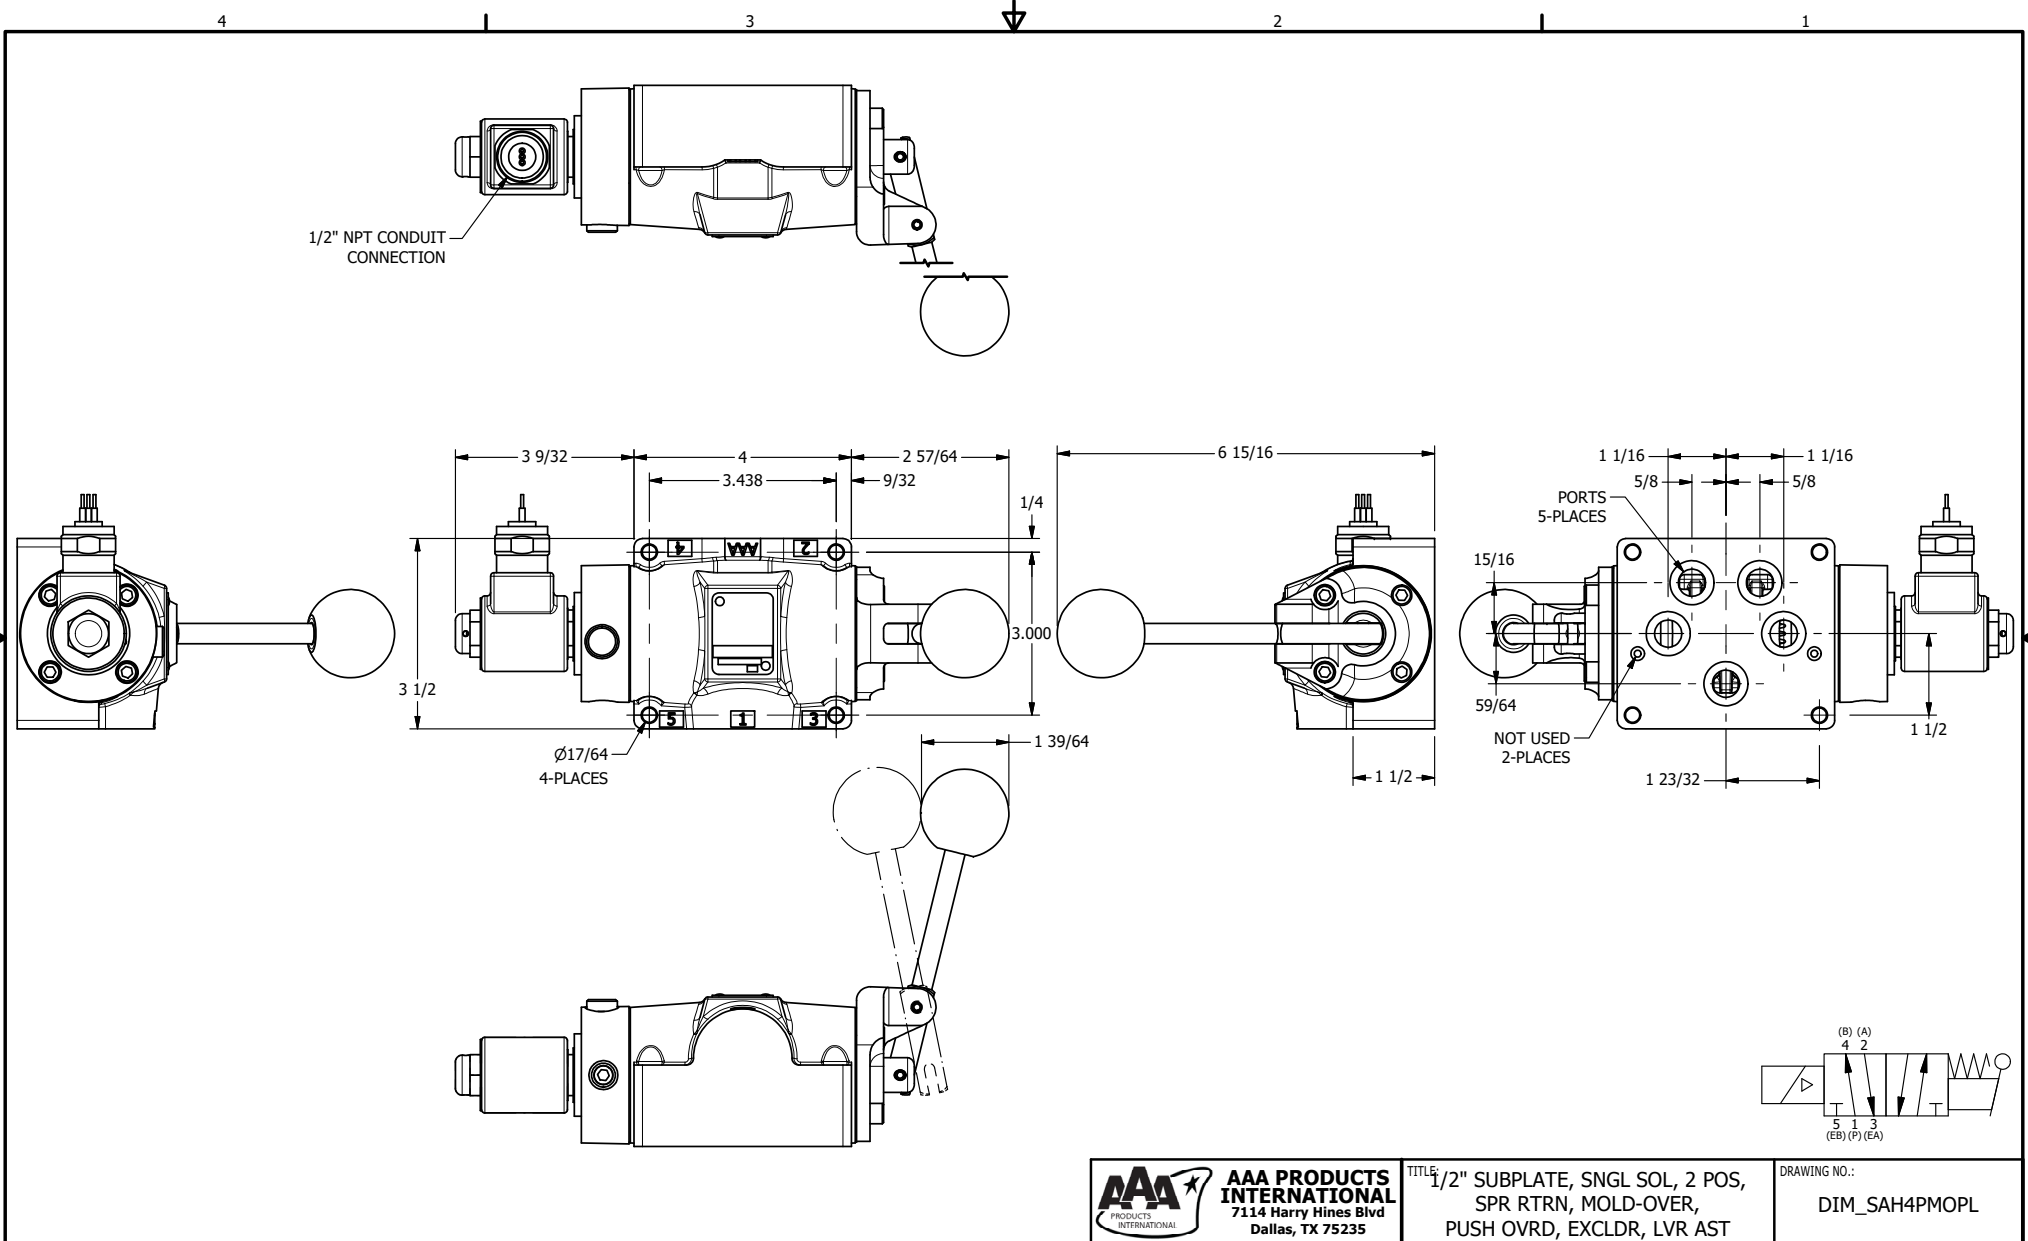

1/2" NPT CONDUIT CONNECTION

AAA
PRODUCTS
INTERNATIONAL

AAA PRODUCTS INTERNATIONAL
7114 Harry Hines Blvd
Dallas, TX 75235

TITLE: 1/2" SUBPLATE, SNGL SOL, 2 POS,
SPR RTRN, MOLD-OVER,
PUSH OVRD, EXCLDR, LVR AST

DRAWING NO.:
DIM_SAH4PMOPL

THE INFORMATION CONTAINED WITHIN THIS DOCUMENT IS PROPRIETARY TO AAA PRODUCTS AND MAY NOT BE DISCLOSED WITHOUT PRIOR WRITTEN CONSENT