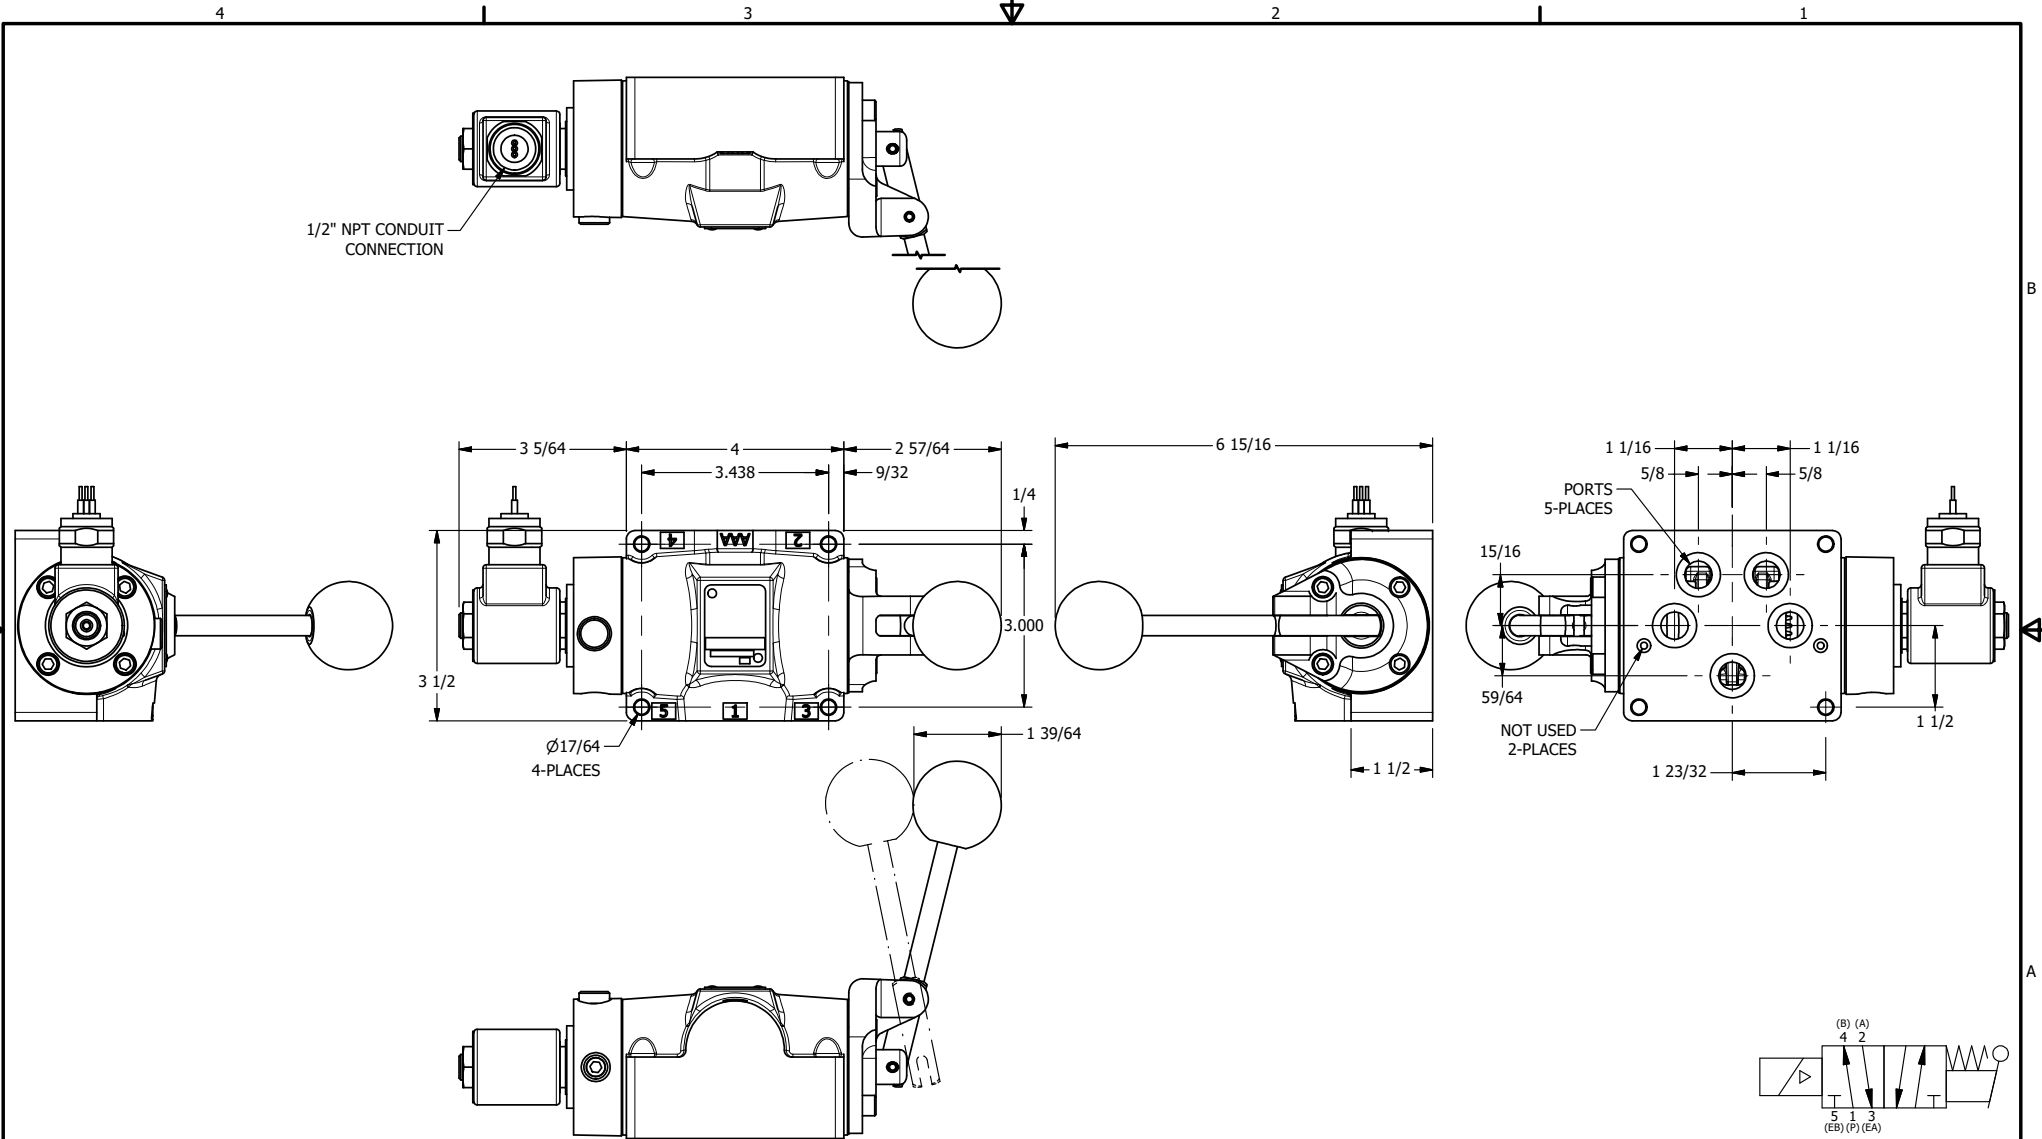

1/2" NPT CONDUIT CONNECTION

**AAA**  
PRODUCTS  
INTERNATIONAL

**AAA PRODUCTS INTERNATIONAL**  
7114 Harry Hines Blvd  
Dallas, TX 75235

TITLE: 1/2" SUBPLATE, SNGL SOL, 2 POS,  
SPR RTRN, SOL SHFT, LEVER ASSIST,  
MOLD-OVER, PUSH OVRD

DRAWING NO.:  
DIM\_SAH4PMOP

THE INFORMATION CONTAINED WITHIN THIS DOCUMENT IS PROPRIETARY TO AAA PRODUCTS AND MAY NOT BE DISCLOSED WITHOUT PRIOR WRITTEN CONSENT