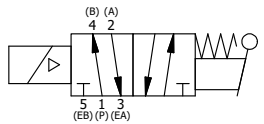

1/2" NPT CONDUIT CONNECTION

**AAA**  
PRODUCTS  
INTERNATIONAL

**AAA PRODUCTS INTERNATIONAL**  
7114 Harry Hines Blvd  
Dallas, TX 75235

TITLE: 1/2" SUBPLATE, SNGL SOL, 2 POS,  
SPR RTRN, SOL SHFT, LEVER ASSIST,  
MOLD-OVER, PUSH OVRD