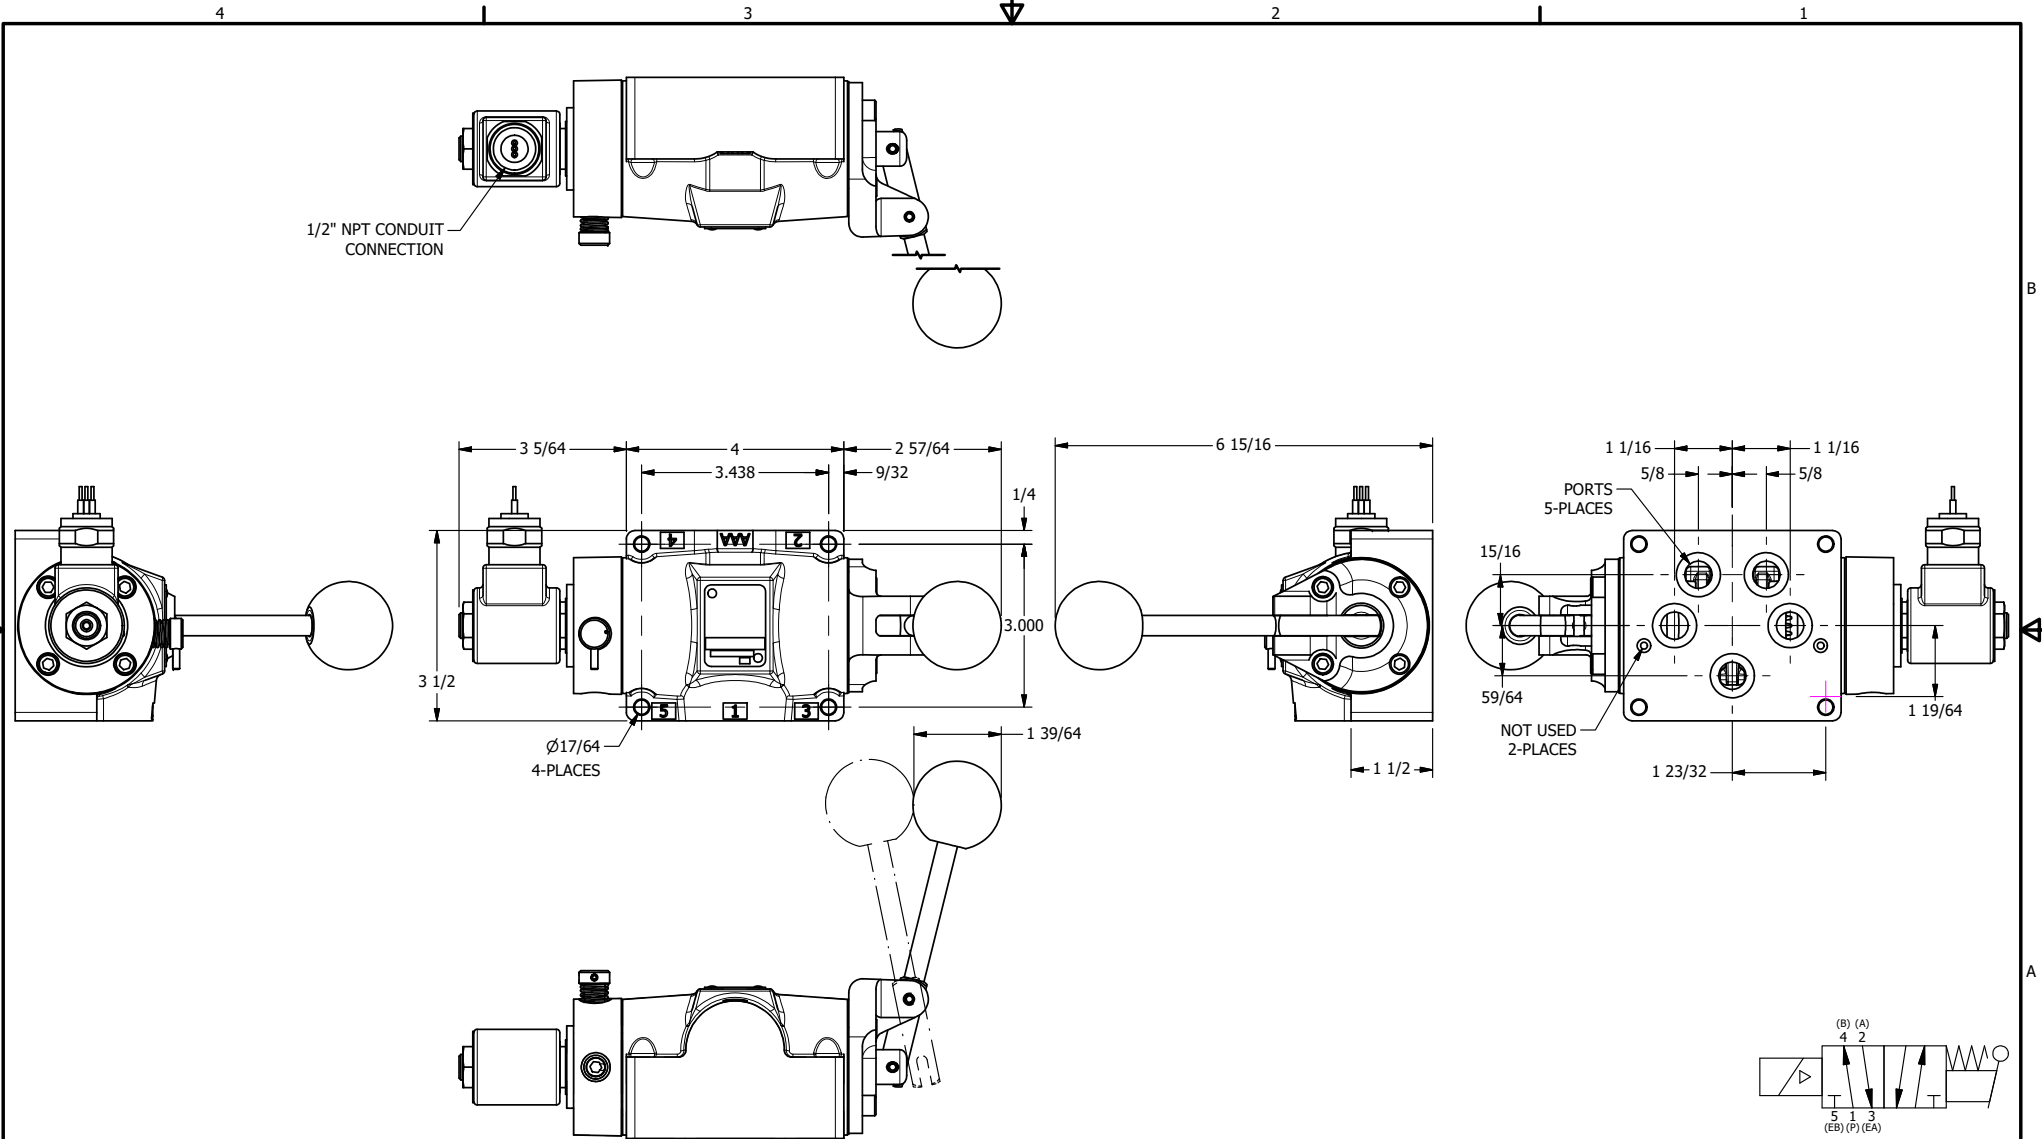

1/2" NPT CONDUIT CONNECTION

**AAA**  
PRODUCTS  
INTERNATIONAL

**AAA PRODUCTS INTERNATIONAL**  
7114 Harry Hines Blvd  
Dallas, TX 75235

TITLE: 1/2" SUBPLATE, SNGL SOL, 2 POS,  
SPR RTRN, SOL SHFT, LEVER ASSIST,  
MOLD-OVER, N-LCKNG OVRD

DRAWING NO.:  
DIM\_SAH4PMON

THE INFORMATION CONTAINED WITHIN THIS DOCUMENT IS PROPRIETARY TO AAA PRODUCTS AND MAY NOT BE DISCLOSED WITHOUT PRIOR WRITTEN CONSENT