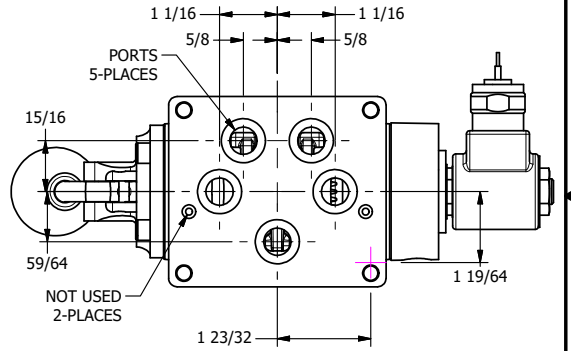

1/2" NPT CONDUIT CONNECTION

**AAA**  
PRODUCTS  
INTERNATIONAL

**AAA PRODUCTS INTERNATIONAL**  
7114 Harry Hines Blvd  
Dallas, TX 75235

TITLE: 1/2" SUBPLATE, SNGL SOL, 2 POS,  
SPR RTRN, SOL SHFT, LEVER ASSIST,  
MOLD-OVER, N-LCKNG OVRD

DRAWING NO.:  
DIM\_SAH4PMON

THE INFORMATION CONTAINED WITHIN THIS DOCUMENT IS PROPRIETARY TO AAA PRODUCTS AND MAY NOT BE DISCLOSED WITHOUT PRIOR WRITTEN CONSENT