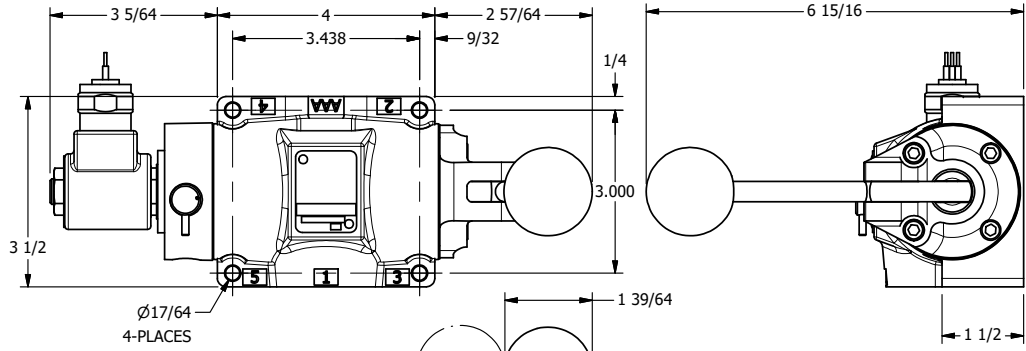

1/2" NPT CONDUIT CONNECTION

**AAA**  
PRODUCTS  
INTERNATIONAL

**AAA PRODUCTS INTERNATIONAL**  
7114 Harry Hines Blvd  
Dallas, TX 75235

TITLE: 1/2" SUBPLATE, SNGL SOL, 2 POS,  
SPR RTRN, SOL SHFT, LEVER ASSIST,  
MOLD-OVER, N-LCKNG OVRD

DRAWING NO.:  
DIM\_SAH4PMON

THE INFORMATION CONTAINED WITHIN THIS DOCUMENT IS PROPRIETARY TO AAA PRODUCTS AND MAY NOT BE DISCLOSED WITHOUT PRIOR WRITTEN CONSENT