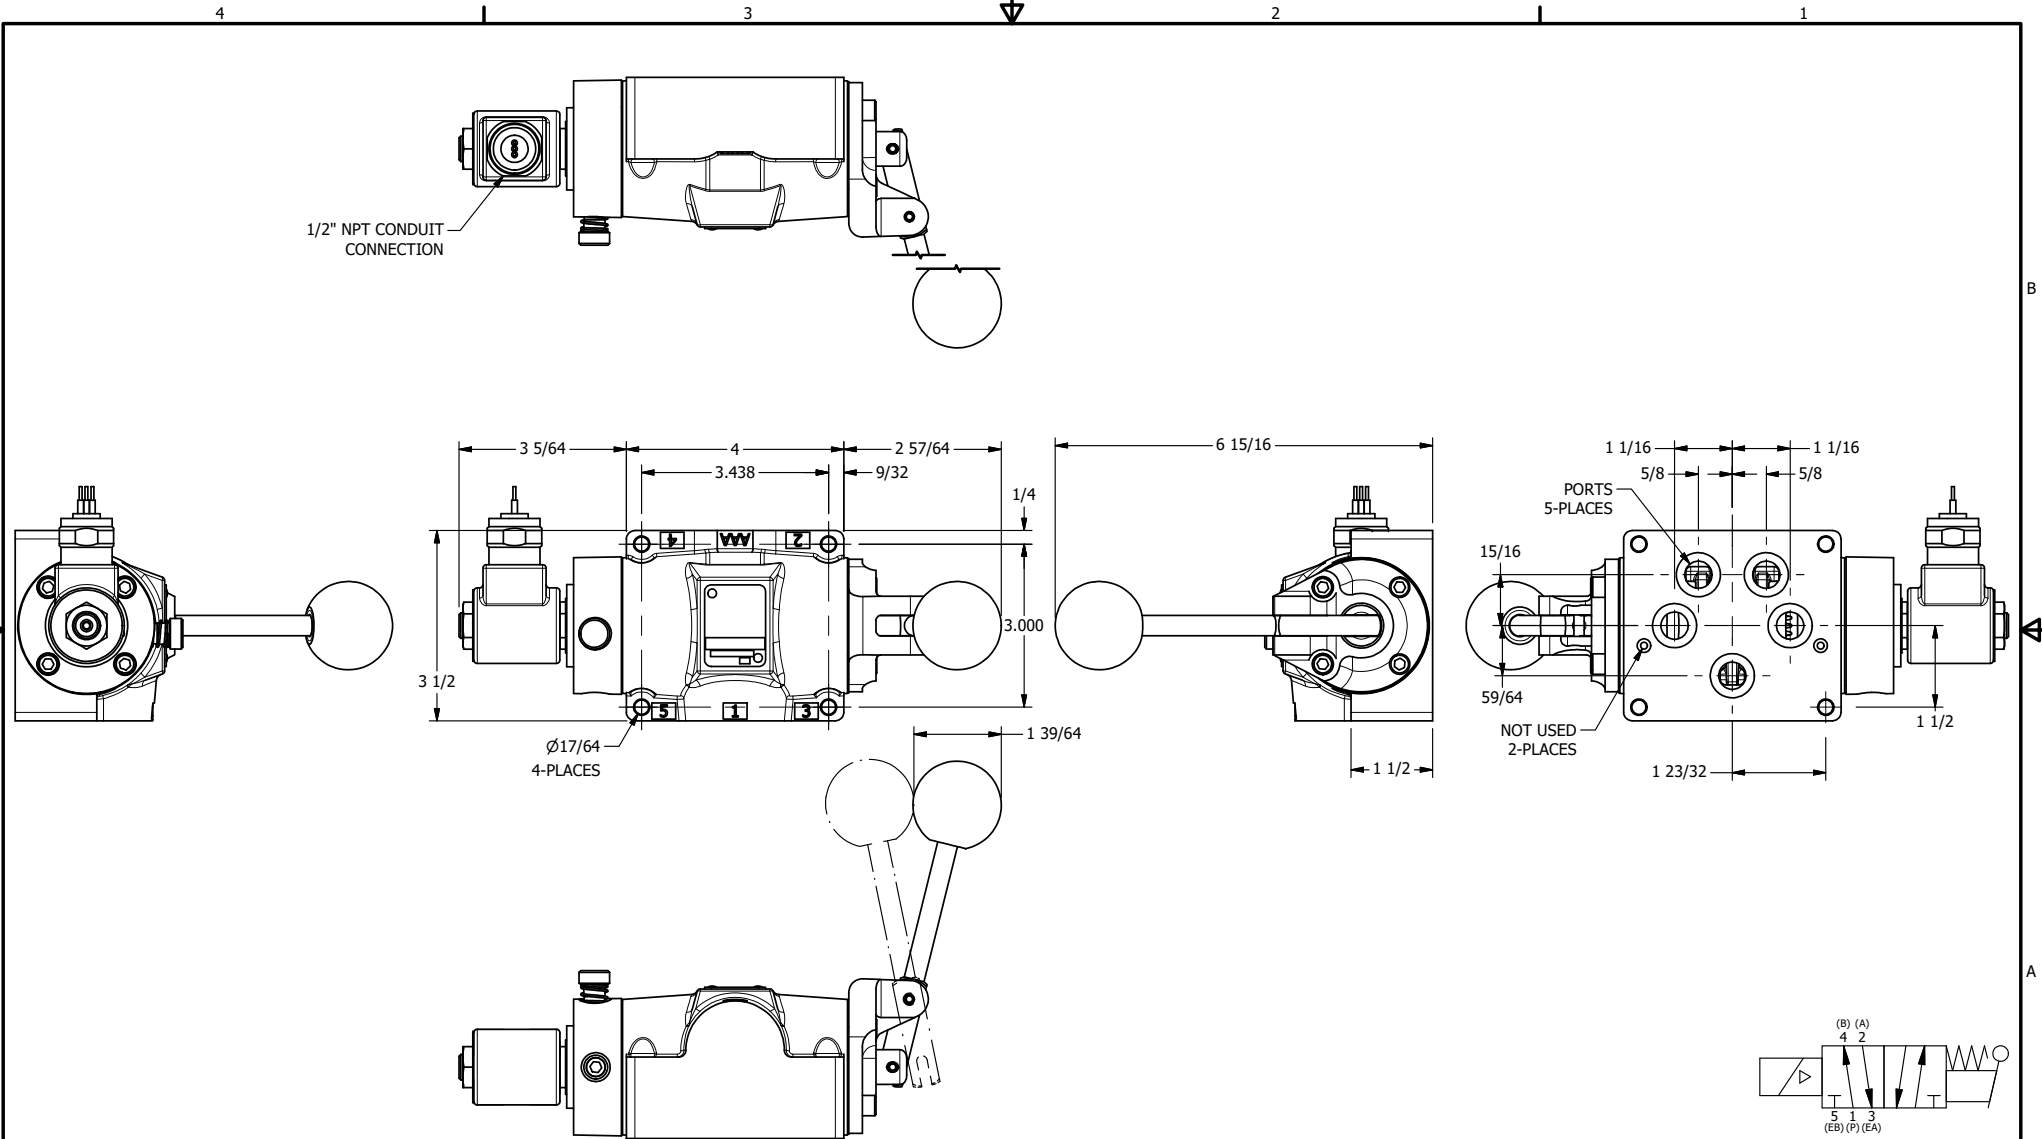

1/2" NPT CONDUIT CONNECTION

AAA
PRODUCTS
INTERNATIONAL

AAA PRODUCTS INTERNATIONAL
7114 Harry Hines Blvd
Dallas, TX 75235

TITLE: 1/2" SUBPLATE, SNGL SOL, 2 POS,
SPR RTRN, SOL SHFT, LEVER ASSIST,
MOLD-OVER, LCKNG OVRD

DRAWING NO.:
DIM_SAH4PMO

THE INFORMATION CONTAINED WITHIN THIS DOCUMENT IS PROPRIETARY TO AAA PRODUCTS AND MAY NOT BE DISCLOSED WITHOUT PRIOR WRITTEN CONSENT