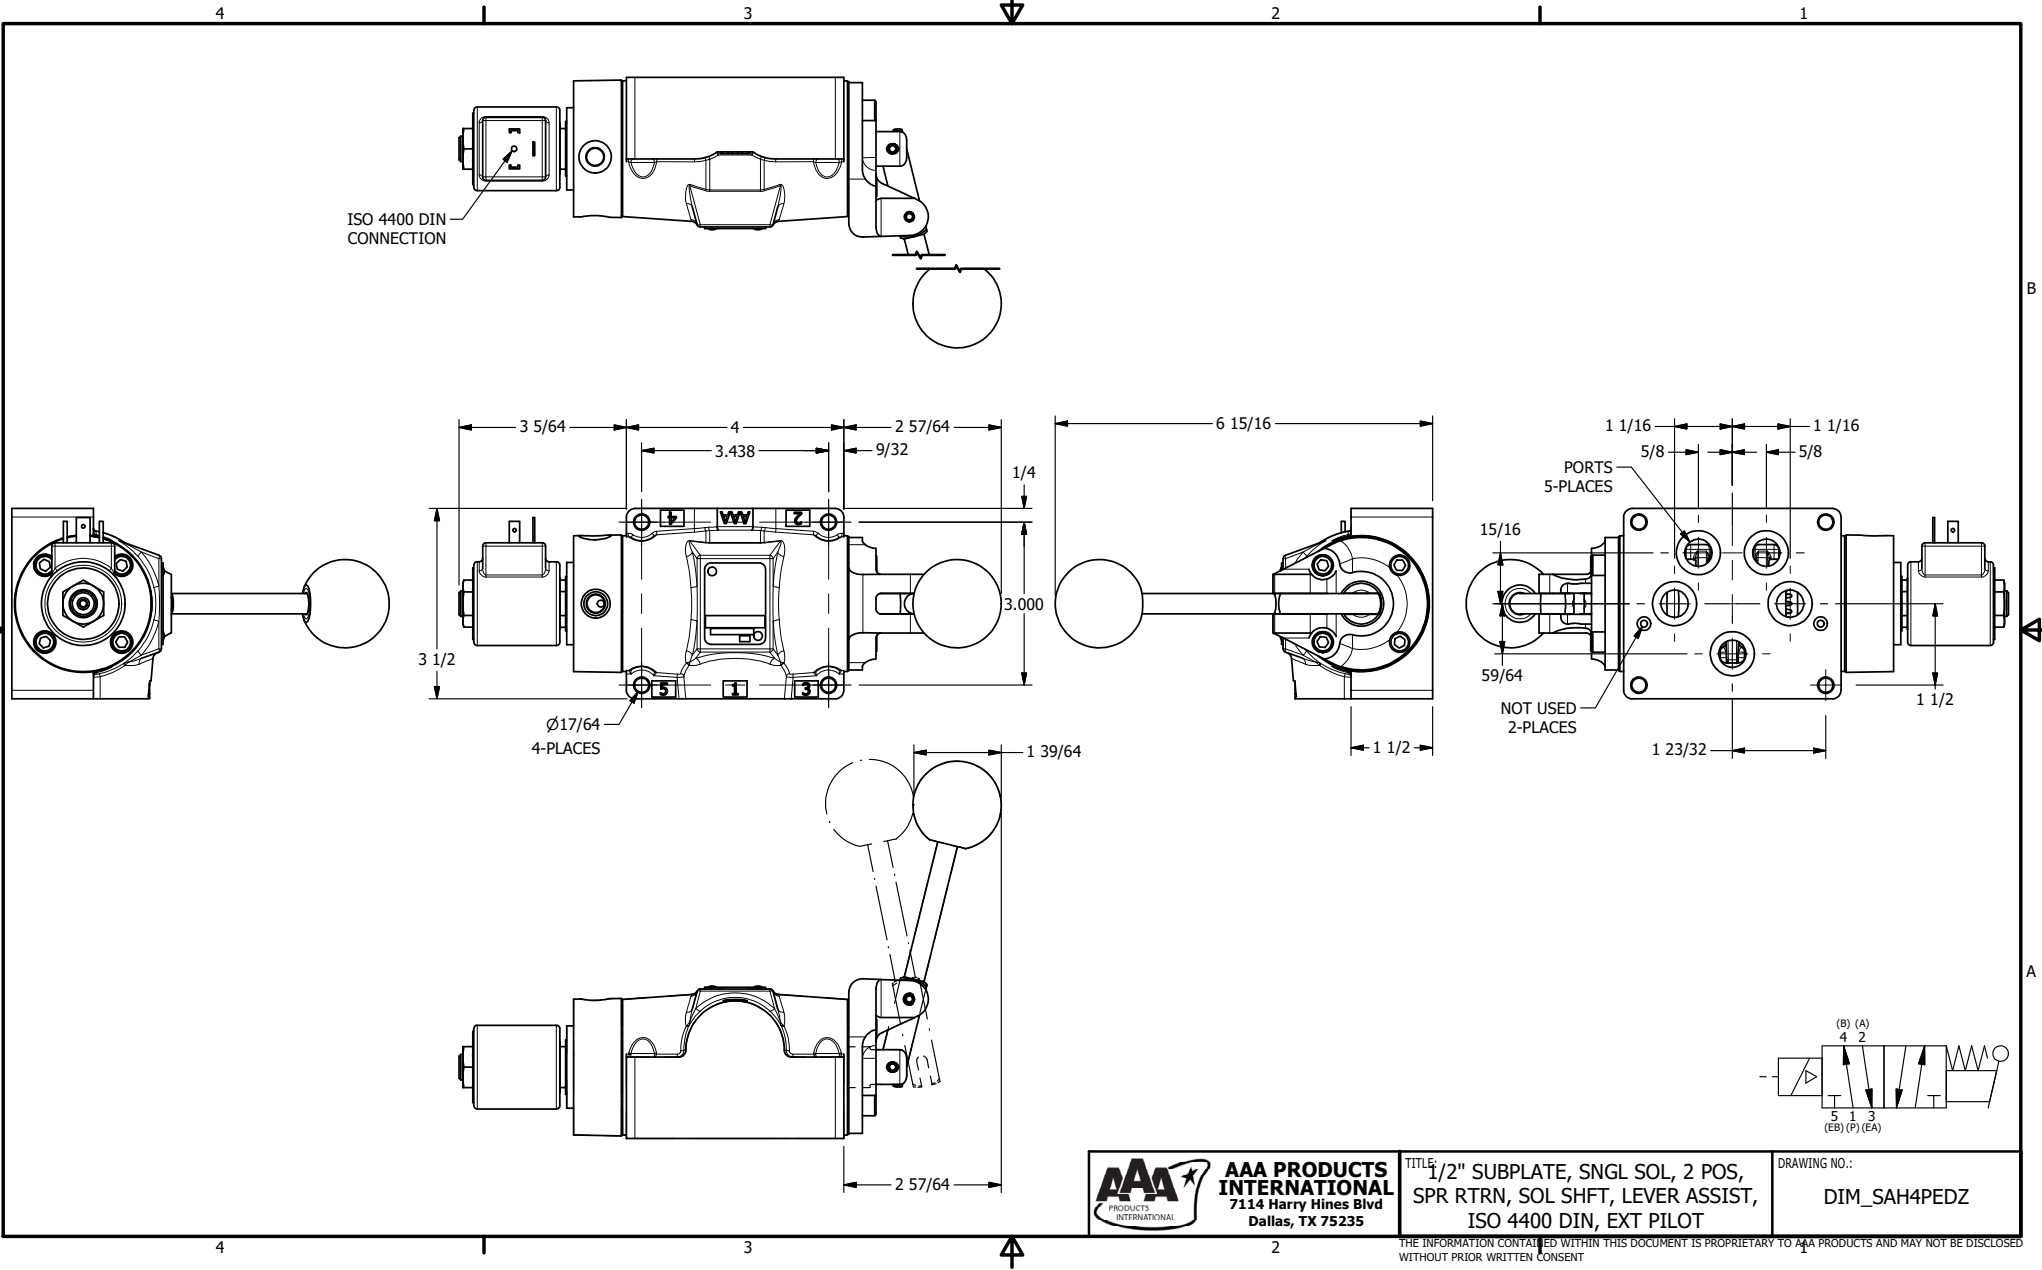

ISO 4400 DIN CONNECTION

AAA
PRODUCTS
INTERNATIONAL

AAA PRODUCTS INTERNATIONAL
7114 Harry Hines Blvd
Dallas, TX 75235

TITLE: 1/2" SUBPLATE, SNGL SOL, 2 POS,
SPR RTRN, SOL SHFT, LEVER ASSIST,
ISO 4400 DIN, EXT PILOT

DRAWING NO.:
DIM_SAH4PEDZ

THE INFORMATION CONTAINED WITHIN THIS DOCUMENT IS PROPRIETARY TO AAA PRODUCTS AND MAY NOT BE DISCLOSED WITHOUT PRIOR WRITTEN CONSENT