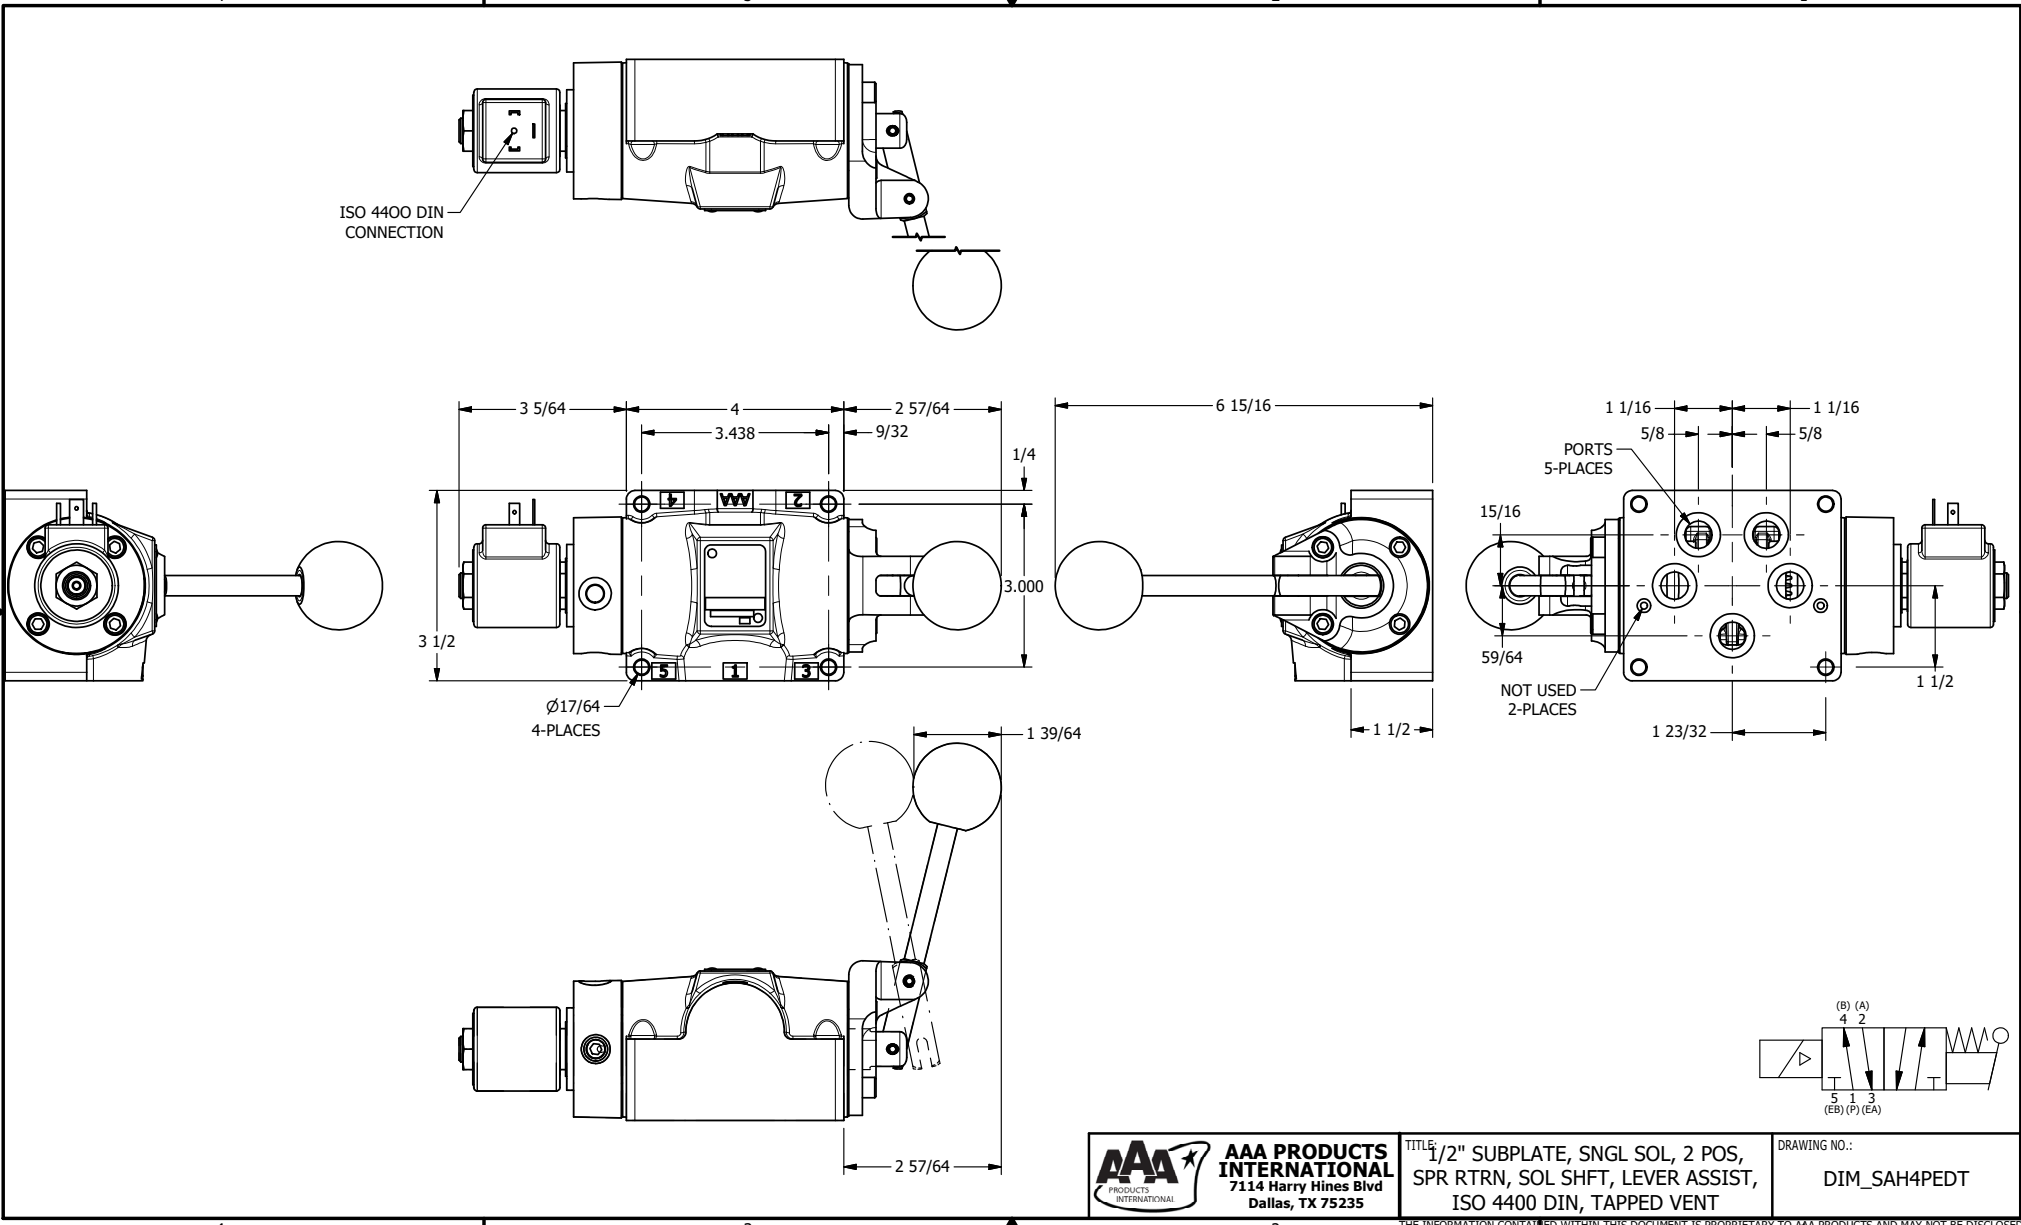

ISO 4400 DIN CONNECTION

AAA
PRODUCTS
INTERNATIONAL

AAA PRODUCTS INTERNATIONAL
7114 Harry Hines Blvd
Dallas, TX 75235

TITLE: 1/2" SUBPLATE, SNGL SOL, 2 POS,
SPR RTRN, SOL SHFT, LEVER ASSIST,
ISO 4400 DIN, TAPPED VENT

DRAWING NO.:
DIM_SAH4PEDT

THE INFORMATION CONTAINED WITHIN THIS DOCUMENT IS PROPRIETARY TO AAA PRODUCTS AND MAY NOT BE DISCLOSED WITHOUT PRIOR WRITTEN CONSENT