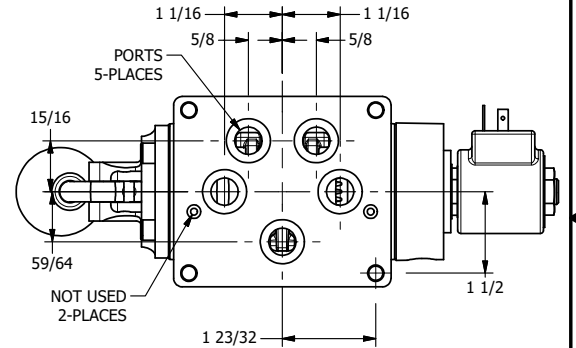

ISO4400 DIN CONNECTION

1/8" NPTF TAPPED VENT

AAA
PRODUCTS
INTERNATIONAL

AAA PRODUCTS INTERNATIONAL
7114 Harry Hines Blvd
Dallas, TX 75235

TITLE: 1/2" SUBPLATE, SNGL SOL, 2 POS,
SPR RTRN, ISO4400 DIN,
PUSH OVRD, TPD VENT, LVR AST

DRAWING NO.:
DIM_SAH4PEDOPT

THE INFORMATION CONTAINED WITHIN THIS DOCUMENT IS PROPRIETARY TO AAA PRODUCTS AND MAY NOT BE DISCLOSED WITHOUT PRIOR WRITTEN CONSENT