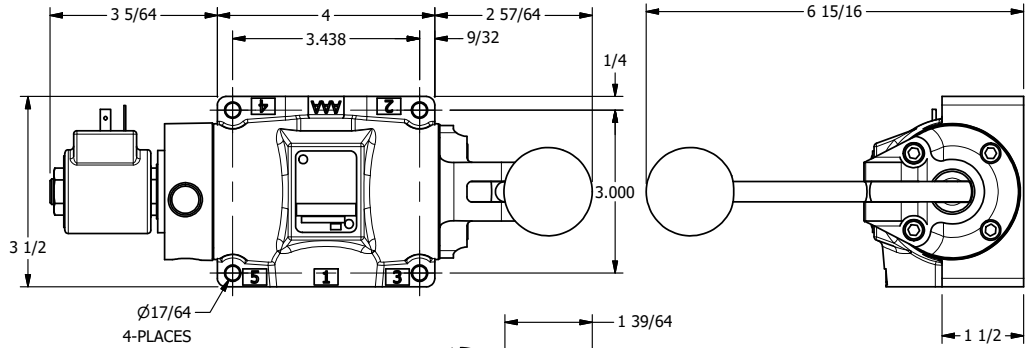

ISO4400 DIN CONNECTION

1/8" NPTF TAPPED VENT

AAA
PRODUCTS
INTERNATIONAL

AAA PRODUCTS INTERNATIONAL
7114 Harry Hines Blvd
Dallas, TX 75235

TITLE: 1/2" SUBPLATE, SNGL SOL, 2 POS,
SPR RTRN, ISO4400 DIN,
PUSH OVRD, TPD VENT, LVR AST

DRAWING NO.:
DIM_SAH4PEDOPT

THE INFORMATION CONTAINED WITHIN THIS DOCUMENT IS PROPRIETARY TO AAA PRODUCTS AND MAY NOT BE DISCLOSED WITHOUT PRIOR WRITTEN CONSENT