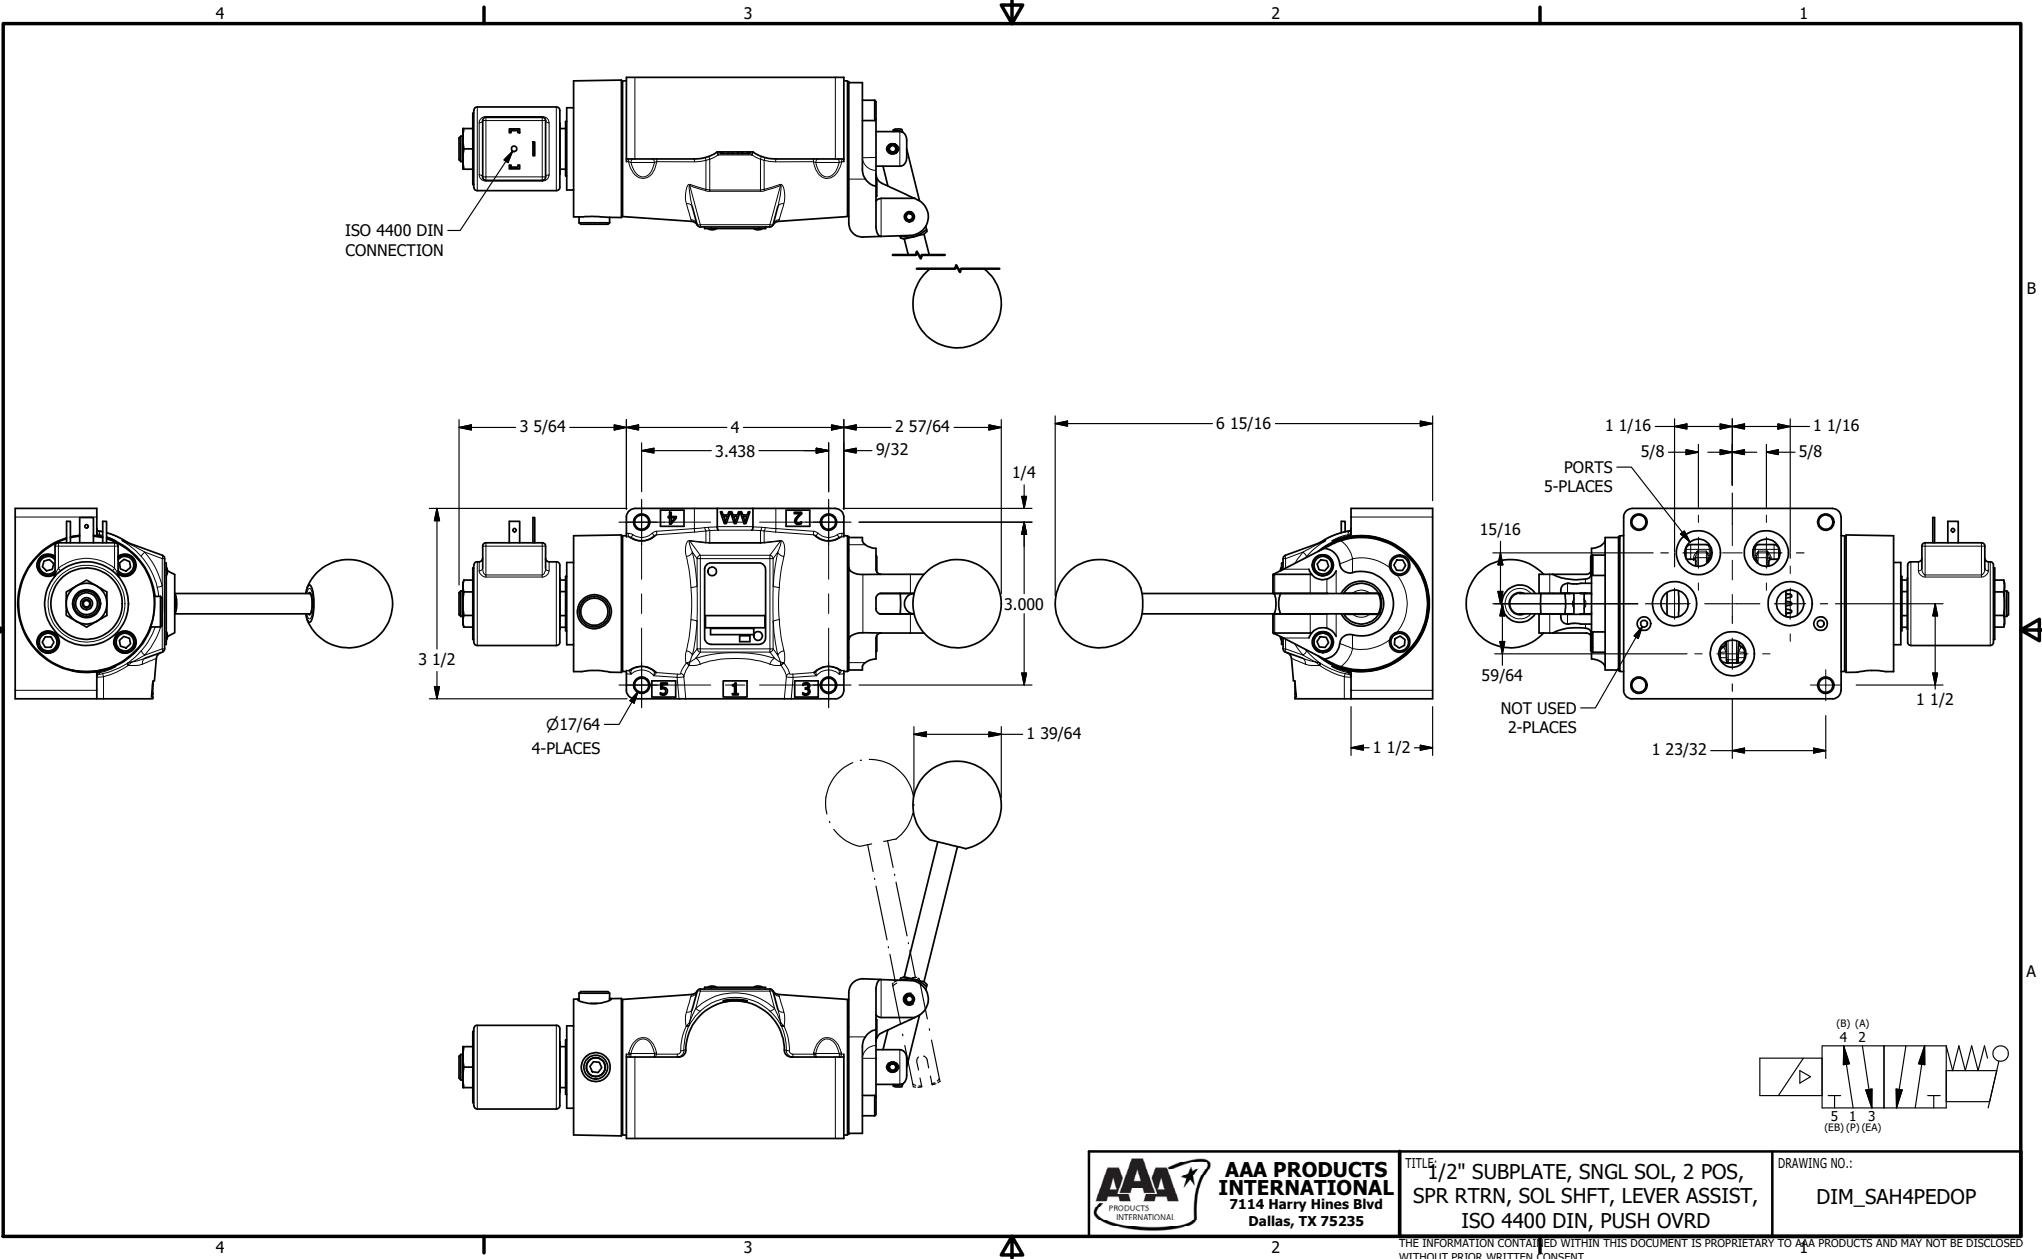

ISO 4400 DIN CONNECTION

AAA
PRODUCTS
INTERNATIONAL

AAA PRODUCTS INTERNATIONAL
7114 Harry Hines Blvd
Dallas, TX 75235

TITLE: 1/2" SUBPLATE, SNGL SOL, 2 POS,
SPR RTRN, SOL SHFT, LEVER ASSIST,
ISO 4400 DIN, PUSH OVRD

DRAWING NO.:
DIM_SAH4PEDOP

THE INFORMATION CONTAINED WITHIN THIS DOCUMENT IS PROPRIETARY TO AAA PRODUCTS AND MAY NOT BE DISCLOSED WITHOUT PRIOR WRITTEN CONSENT