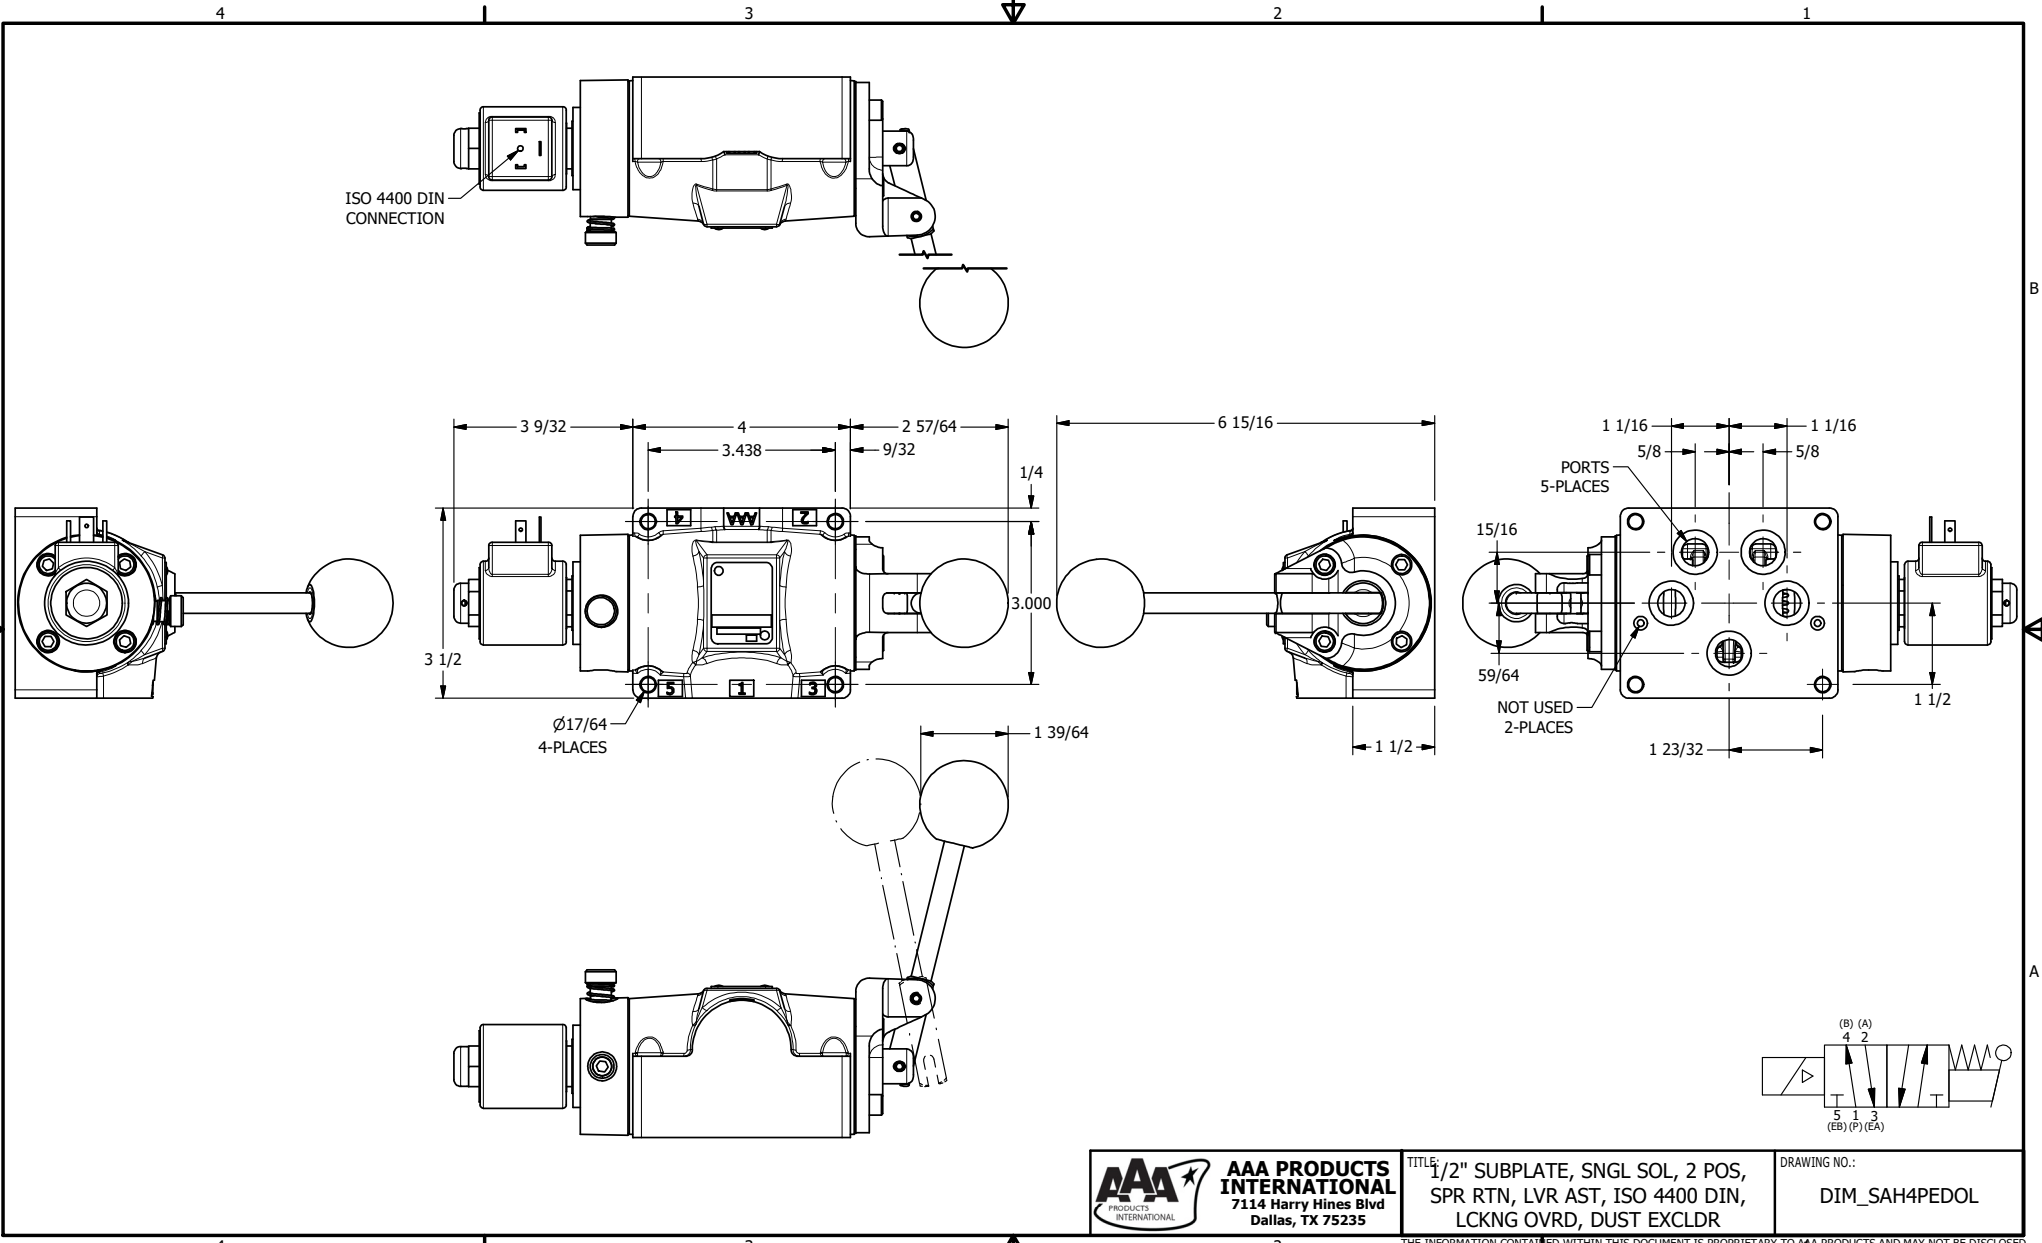

ISO 4400 DIN
CONNECTION

AAA
PRODUCTS
INTERNATIONAL

**AAA PRODUCTS
INTERNATIONAL**
7114 Harry Hines Blvd
Dallas, TX 75235

TITLE: 1/2" SUBPLATE, SNGL SOL, 2 POS,
SPR RTN, LVR AST, ISO 4400 DIN,
LCKNG OVRD, DUST EXCLDR

DRAWING NO.:
DIM_SAH4PEDOL

THE INFORMATION CONTAINED WITHIN THIS DOCUMENT IS PROPRIETARY TO AAA PRODUCTS AND MAY NOT BE DISCLOSED WITHOUT PRIOR WRITTEN CONSENT