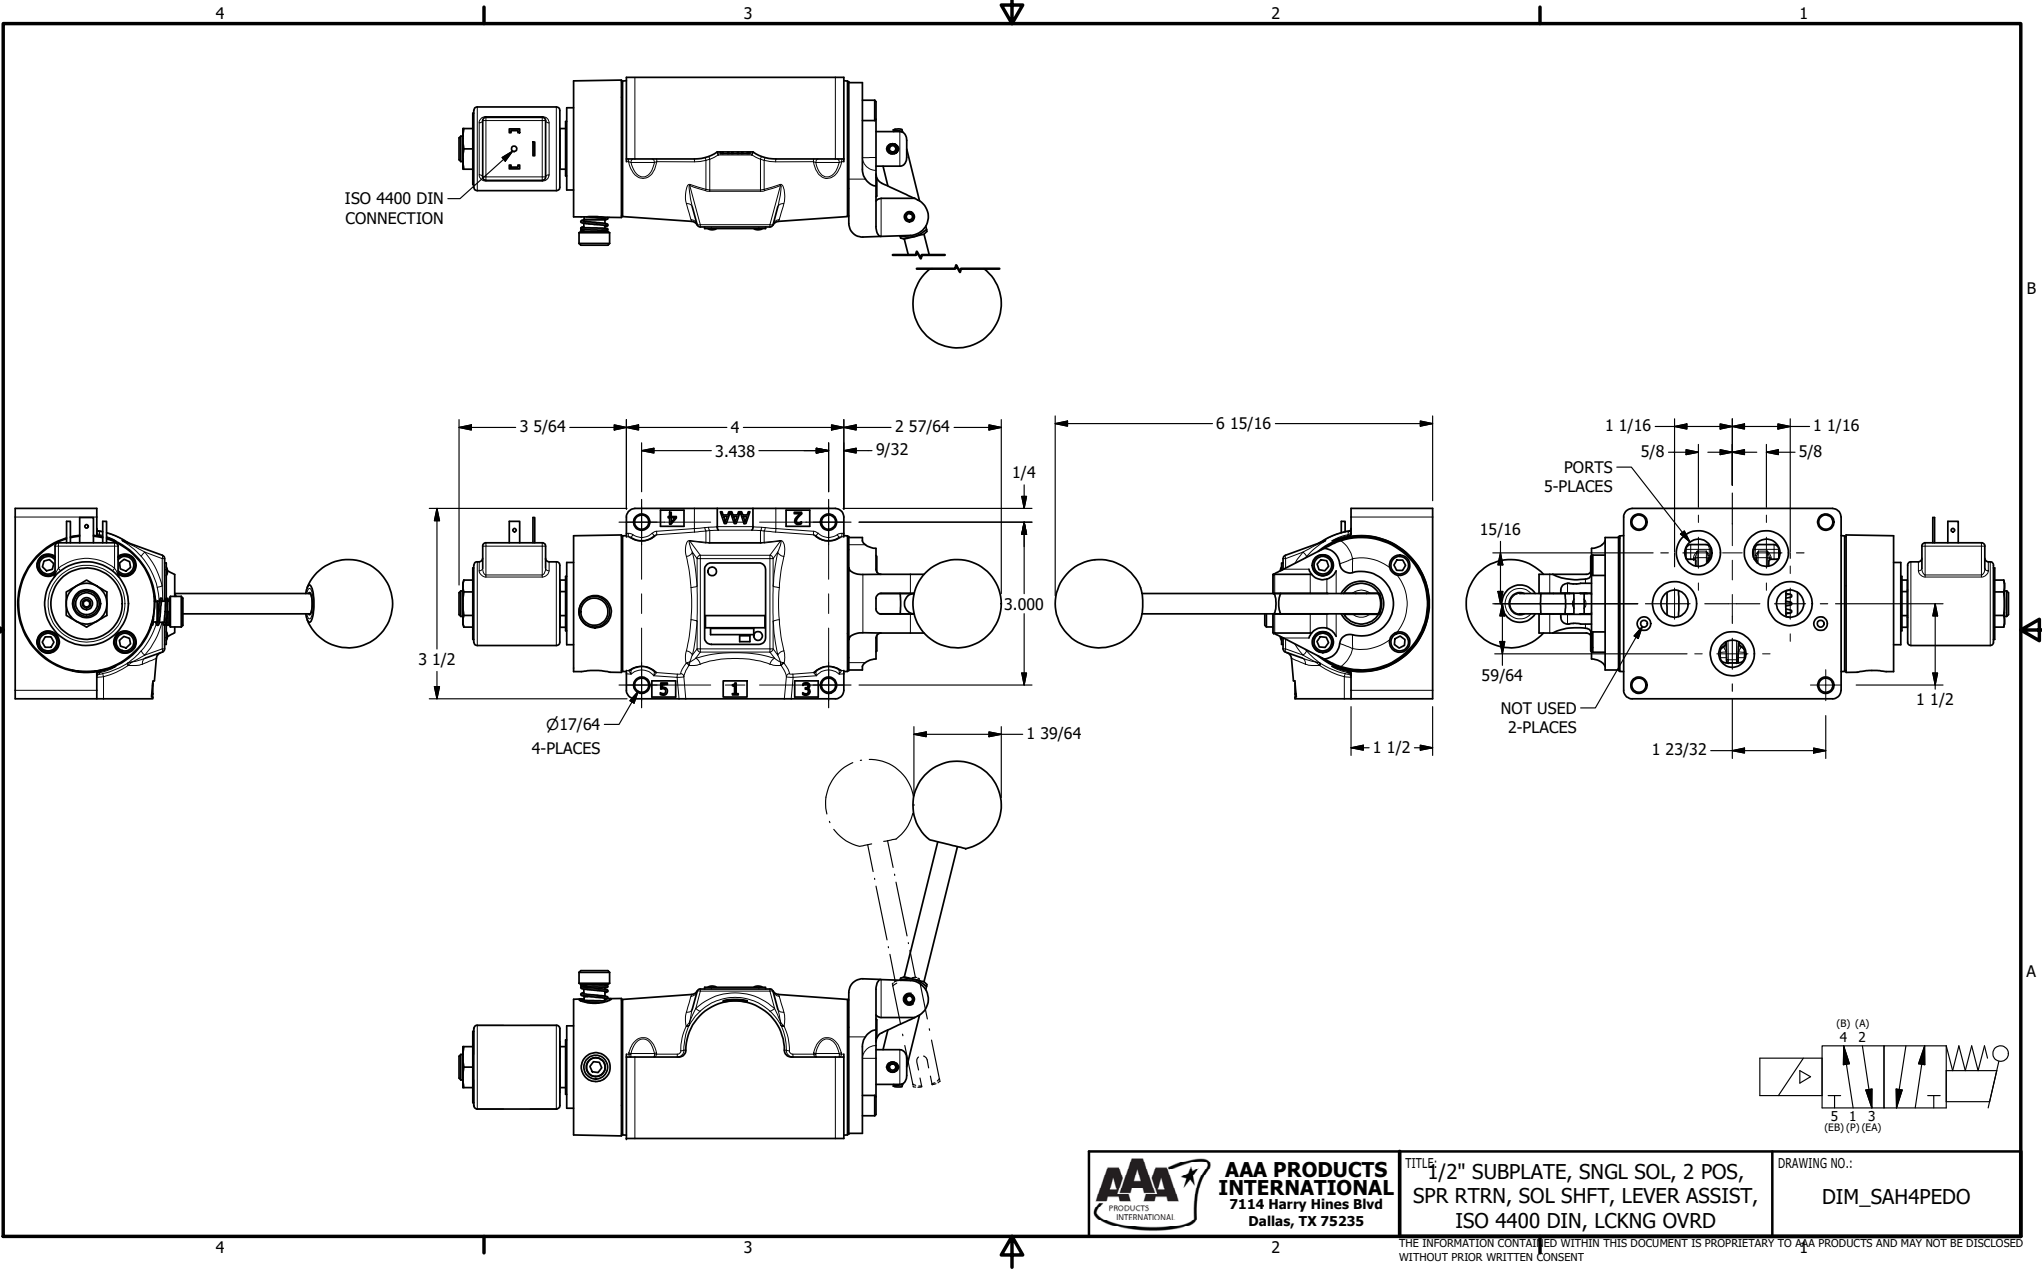

ISO 4400 DIN
CONNECTION

AAA
PRODUCTS
INTERNATIONAL

**AAA PRODUCTS
INTERNATIONAL**
7114 Harry Hines Blvd
Dallas, TX 75235

TITLE: 1/2" SUBPLATE, SNGL SOL, 2 POS,
SPR RTRN, SOL SHFT, LEVER ASSIST,
ISO 4400 DIN, LCKNG OVRD

DRAWING NO.:
DIM_SAH4PEDO

THE INFORMATION CONTAINED WITHIN THIS DOCUMENT IS PROPRIETARY TO AAA PRODUCTS AND MAY NOT BE DISCLOSED WITHOUT PRIOR WRITTEN CONSENT