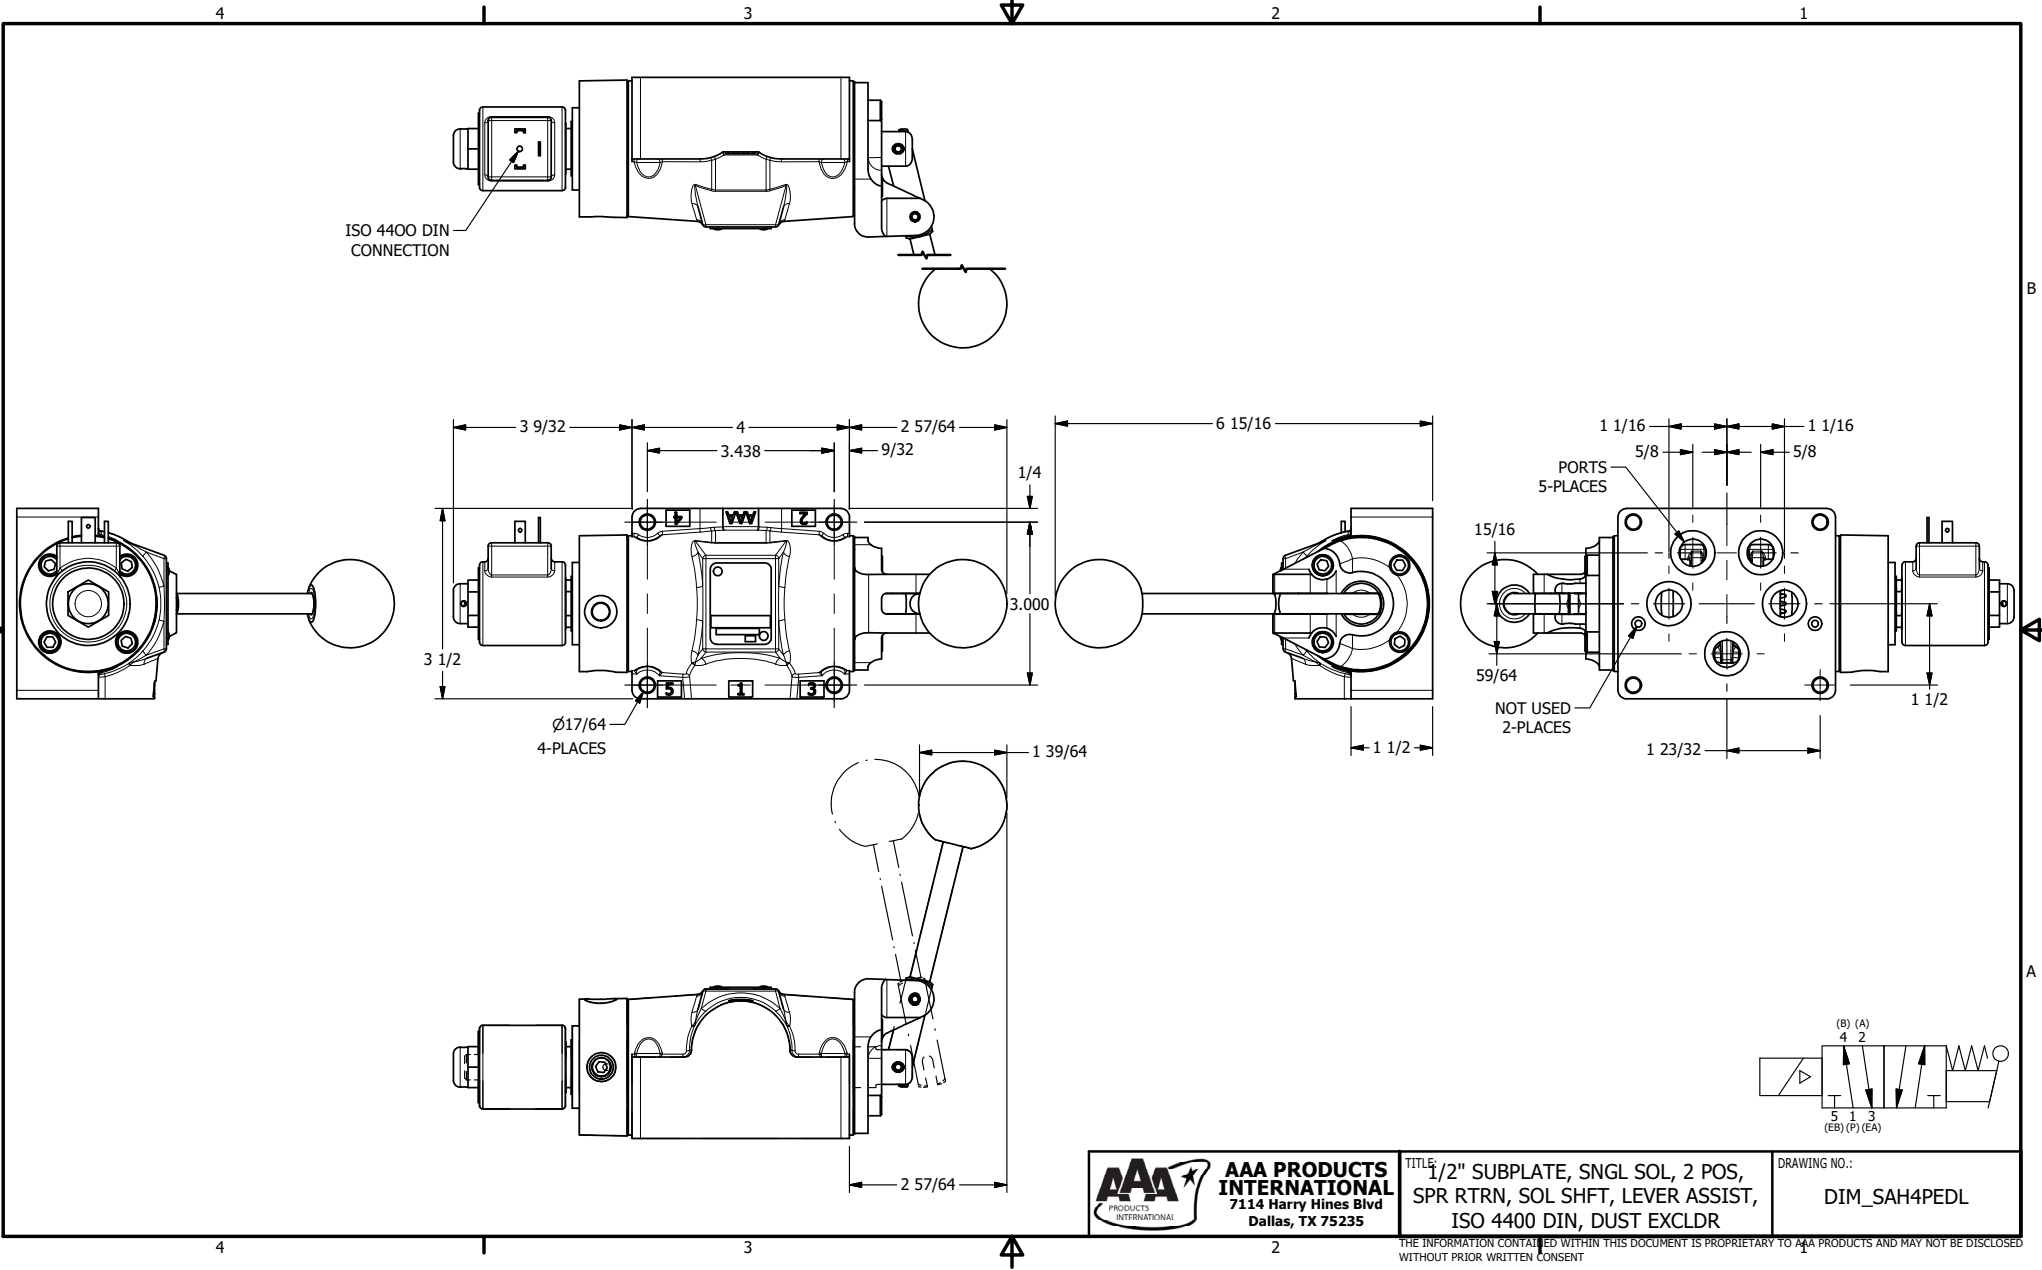

ISO 4400 DIN CONNECTION

AAA
PRODUCTS
INTERNATIONAL

AAA PRODUCTS INTERNATIONAL
7114 Harry Hines Blvd
Dallas, TX 75235

TITLE: 1/2" SUBPLATE, SNGL SOL, 2 POS,
SPR RTRN, SOL SHFT, LEVER ASSIST,
ISO 4400 DIN, DUST EXCLDR

DRAWING NO.:
DIM_SAH4PEDL

THE INFORMATION CONTAINED WITHIN THIS DOCUMENT IS PROPRIETARY TO AAA PRODUCTS AND MAY NOT BE DISCLOSED WITHOUT PRIOR WRITTEN CONSENT