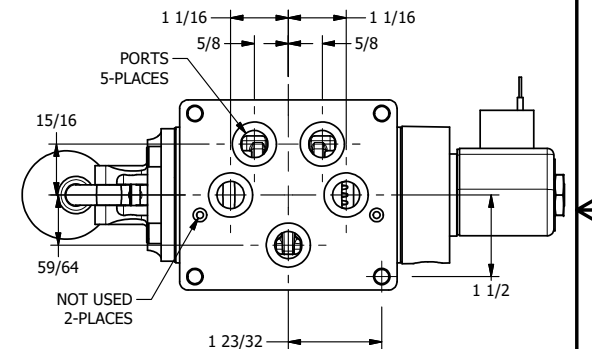

1/2" NPT CONDUIT CONNECTION

AAA
PRODUCTS
INTERNATIONAL

AAA PRODUCTS INTERNATIONAL
7114 Harry Hines Blvd
Dallas, TX 75235

TITLE: 1/2" SUBPLATE, SNGL SOL, 2 POS,
SPR RTRN, SOL SHFT, LEVER ASSIST,
CLASSIC SOL

DRAWING NO.:
DIM_SAH4P

THE INFORMATION CONTAINED WITHIN THIS DOCUMENT IS PROPRIETARY TO AAA PRODUCTS AND MAY NOT BE DISCLOSED WITHOUT PRIOR WRITTEN CONSENT