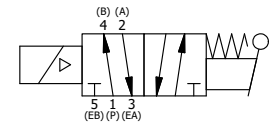

1/2" NPT CONDUIT CONNECTION

AAA
PRODUCTS
INTERNATIONAL

AAA PRODUCTS INTERNATIONAL
7114 Harry Hines Blvd
Dallas, TX 75235

TITLE: 1/2" SUBPLATE, SNGL SOL, 2 POS,
SPR RTRN, SOL SHFT, LEVER ASSIST,
CLASSIC SOL

DRAWING NO.:
DIM_SAH4P

THE INFORMATION CONTAINED WITHIN THIS DOCUMENT IS PROPRIETARY TO AAA PRODUCTS AND MAY NOT BE DISCLOSED WITHOUT PRIOR WRITTEN CONSENT