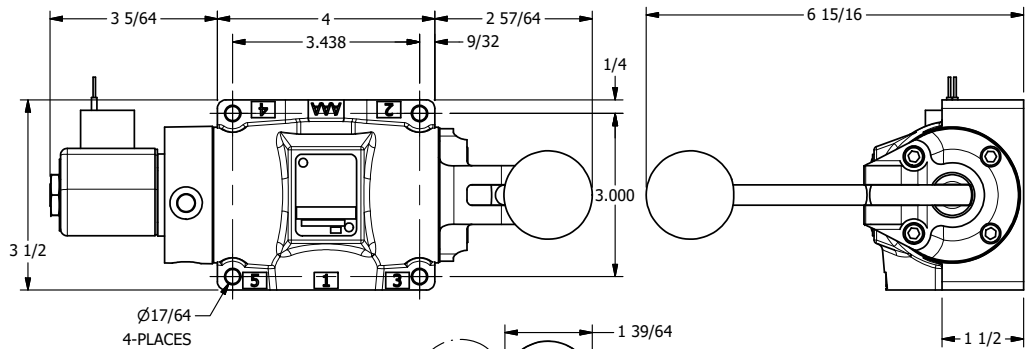

1/2" NPT CONDUIT CONNECTION

AAA
PRODUCTS
INTERNATIONAL

AAA PRODUCTS INTERNATIONAL
7114 Harry Hines Blvd
Dallas, TX 75235

TITLE: 1/2" SUBPLATE, SNGL SOL, 2 POS,
SPR RTRN, SOL SHFT, LEVER ASSIST,
CLASSIC SOL

DRAWING NO.:
DIM_SAH4P

THE INFORMATION CONTAINED WITHIN THIS DOCUMENT IS PROPRIETARY TO AAA PRODUCTS AND MAY NOT BE DISCLOSED WITHOUT PRIOR WRITTEN CONSENT