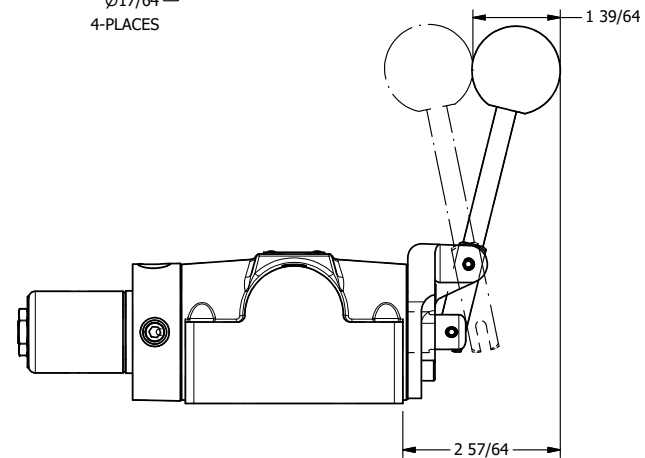

1/2" NPT CONDUIT CONNECTION

AAA
PRODUCTS
INTERNATIONAL

AAA PRODUCTS INTERNATIONAL
7114 Harry Hines Blvd
Dallas, TX 75235

TITLE: 1/2" SUBPLATE, SNGL SOL, 2 POS,
SPR RTRN, SOL SHFT, LEVER ASSIST,
CLASSIC SOL

DRAWING NO.:
DIM_SAH4P

THE INFORMATION CONTAINED WITHIN THIS DOCUMENT IS PROPRIETARY TO AAA PRODUCTS AND MAY NOT BE DISCLOSED WITHOUT PRIOR WRITTEN CONSENT