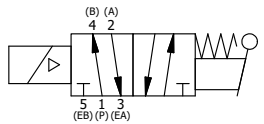

ISO4400 DIN CONNECTION

1/8" NPTF TAPPED VENT

Ø17/64 4-PLACES

1/2" NPTF PORTS 5-PLACES

AAA
PRODUCTS INTERNATIONAL
7114 Harry Hines Blvd
Dallas, TX 75235

TITLE: 1/2" SIDE PORT, SNGL SOL, 2 POS,
SPR RTRN, ISO4400 DIN,
PUSH OVRD, TPD VENT, LVR AST